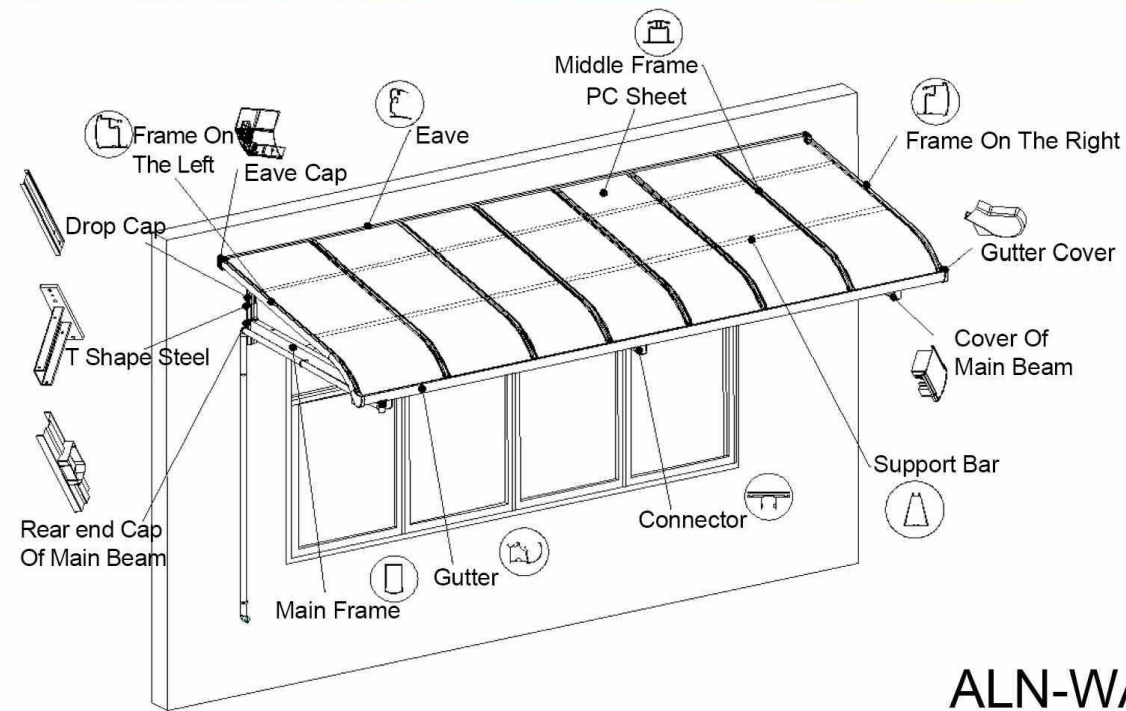

Grey

Champagne

White

■ Project Case

R Type Window Awning

ALN-WA

Standard Size	Customized
Roof Material	Germany Bayer Polycarbonated Sheet
Color Options for Frame	White, Purple, Grey, Champagne
Color Options for Roof	Light/Dark Grey, Blue, Clear
Snow load	20-50cm
Window load	36m/s
Installation Way	Fixed on concrete ground or bury into the ground