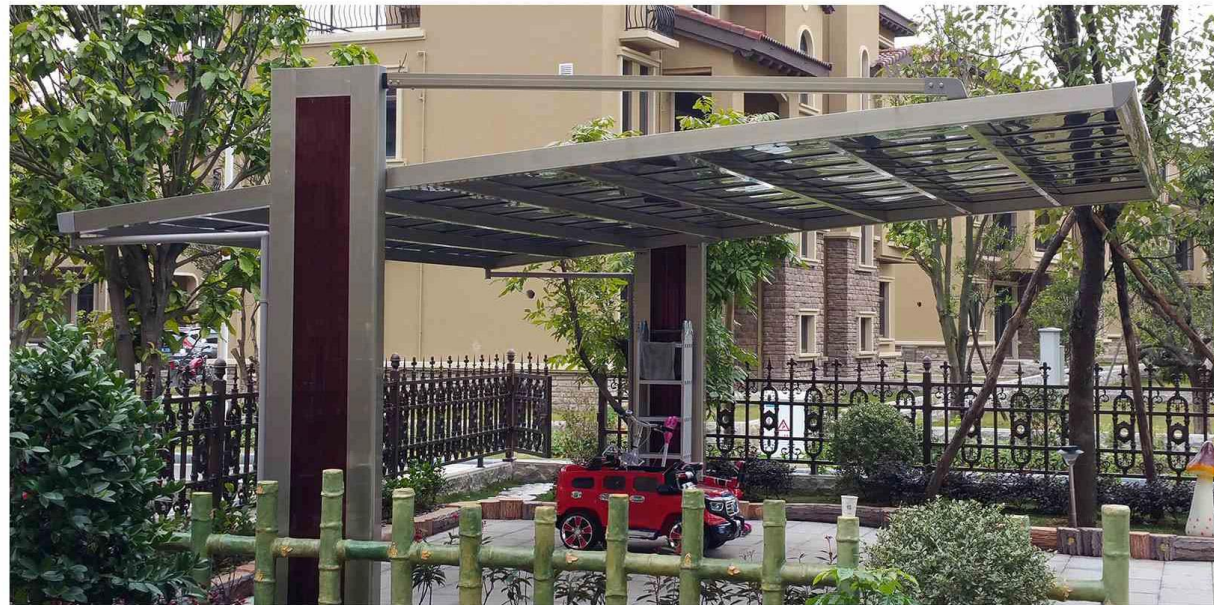

Grey

Champagne

White

■ Project Case

R Type Window Awning

ALN-WA

Standard Size	Customized
Roof Material	Germany Bayer Polycarbonated Sheet
Color Options for Frame	White, Purple, Grey, Champagne
Color Options for Roof	Light/Dark Grey, Blue, Clear
Snow load	20-50cm
Window load	36m/s
Installation Way	Fixed on concrete ground or bury into the ground