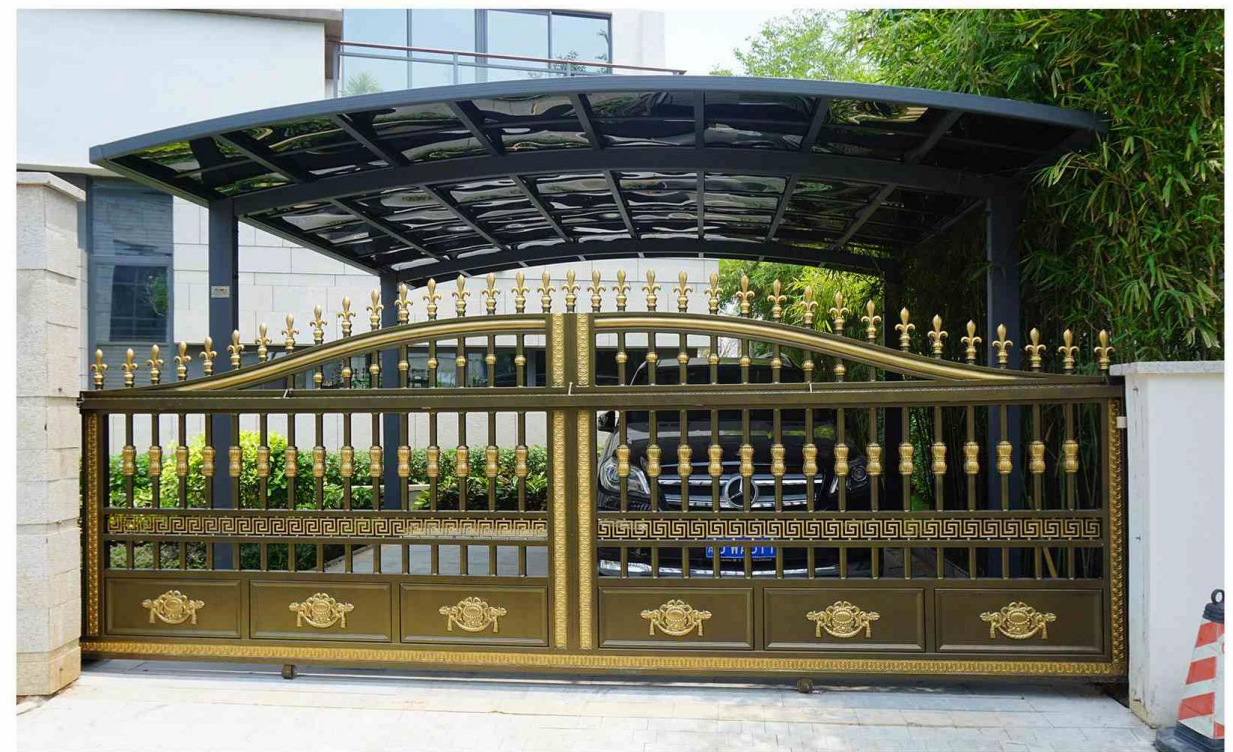

Grey

Champagne

White

■ Project Case

R Type Window Awning

ALN-WA

Standard Size	Customized
Roof Material	Germany Bayer Polycarbonated Sheet
Color Options for Frame	White, Purple, Grey, Champagne
Color Options for Roof	Light/Dark Grey, Blue, Clear
Snow load	20-50cm
Window load	36m/s
Installation Way	Fixed on concrete ground or bury into the ground