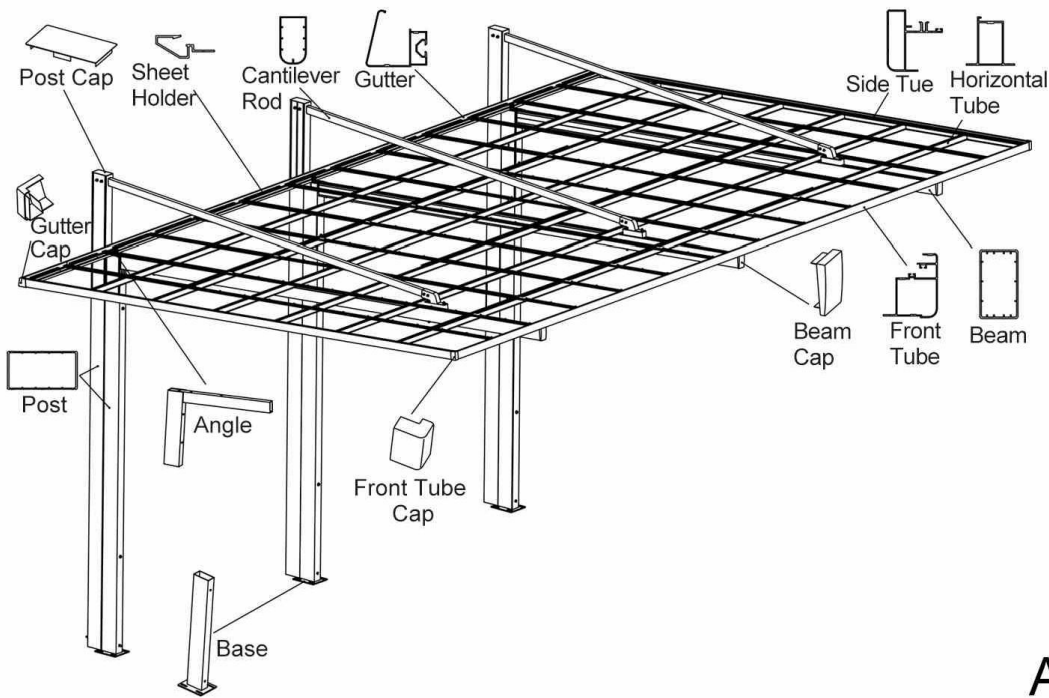

M Type Carport

ALN-MT

Standard Size	5500 x 6000 x 2400/3000mm, 5500 x 5600 x 2400/3000
Roof Material	Germany Bayer Polycarbonated Sheet
Color Options for Frame	White, Purple, Grey, Champagne
Color Options for Roof	Light/Dark Grey, Blue, Clear
Snow load	20-50cm
Window load	36m/s
Installation Way	Fixed on concrete ground or bury into the ground

Back Pull Carport

ALN-BP

Standard Size	3000 x 5500 x 2400mm
Roof Material	Germany Bayer Polycarbonated Sheet
Color Options for Frame	White, Purple,Grey, Champagne
Color Options for Roof	Light/Dark Grey, Blue, Clear
Snow load	20-50cm
Window load	36m/s
Installation Way	Bury into the ground

Side Pull Carport

ALN-SP

Standard Size	3000 x 5500 x 2200mm
Roof Material	Germany Bayer Polycarbonated Sheet
Color Options for Frame	Champagne
Color Options for Roof	Light/Dark Grey, Blue, Clear
Snow load	20-50cm
Window load	36m/s
Installation Way	Bury into the ground