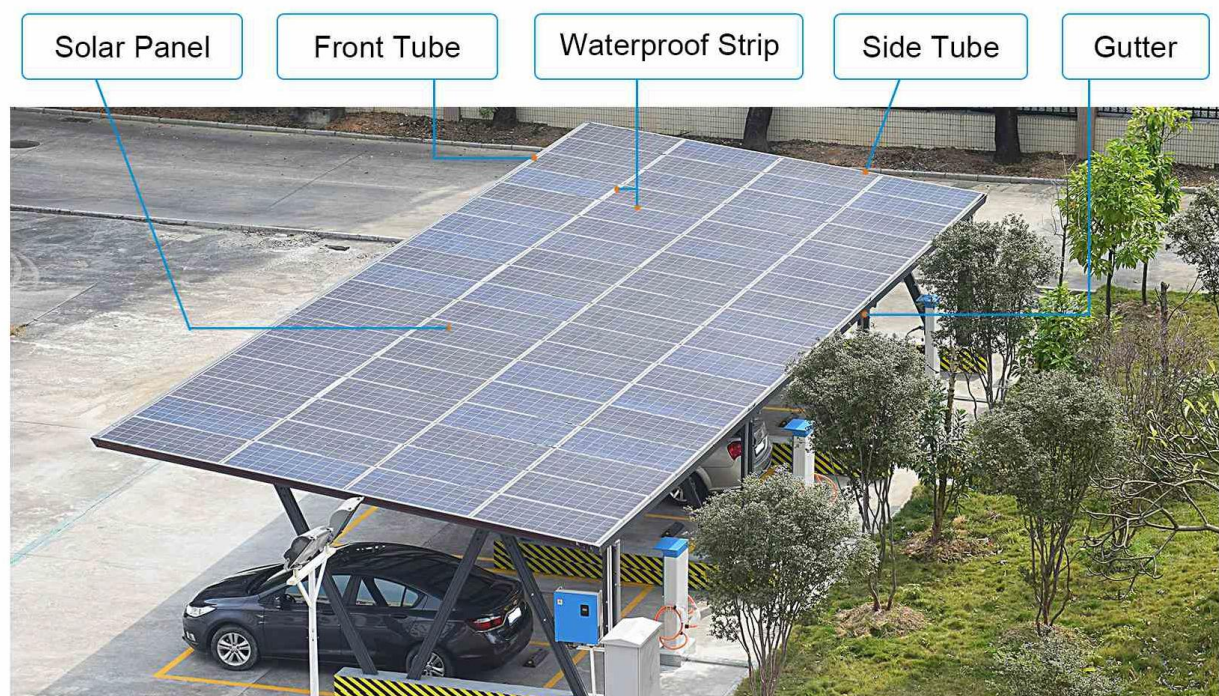

Partial Enlarged Detail