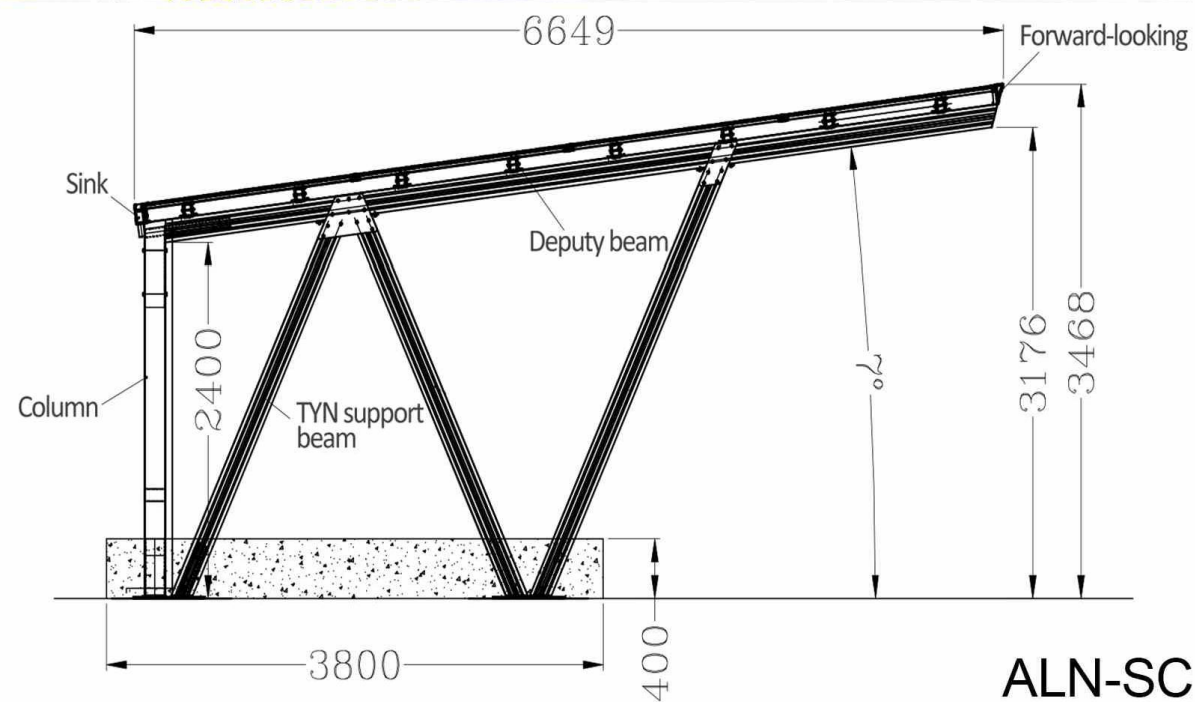

Back Pull Carport

ALN-BP

Standard Size	3000 x 5500 x 2400mm
Roof Material	Germany Bayer Polycarbonated Sheet
Color Options for Frame	White, Purple,Grey, Champagne
Color Options for Roof	Light/Dark Grey, Blue, Clear
Snow load	20-50cm
Window load	36m/s
Installation Way	Bury into the ground

Side Pull Carport

ALN-SP

Standard Size	3000 x 5500 x 2200mm
Roof Material	Germany Bayer Polycarbonated Sheet
Color Options for Frame	Champagne
Color Options for Roof	Light/Dark Grey, Blue, Clear
Snow load	20-50cm
Window load	36m/s
Installation Way	Bury into the ground

Solar Carport

Standard Size	4057 x 6649 x 2400mm
Roof Material	Solar Panel
Color Options for Frame	Grey
Color Options for Roof	Grey
Snow load	50cm
Window load	40m/s
Installation Way	Bury into the ground
Features	Anti ging \ Wind and snow resistant \ Thermal insulation and waterproof \ Easily drainage \ Stable electricity \ Unique carport roof structure \ Elegant design \ Assembly structure