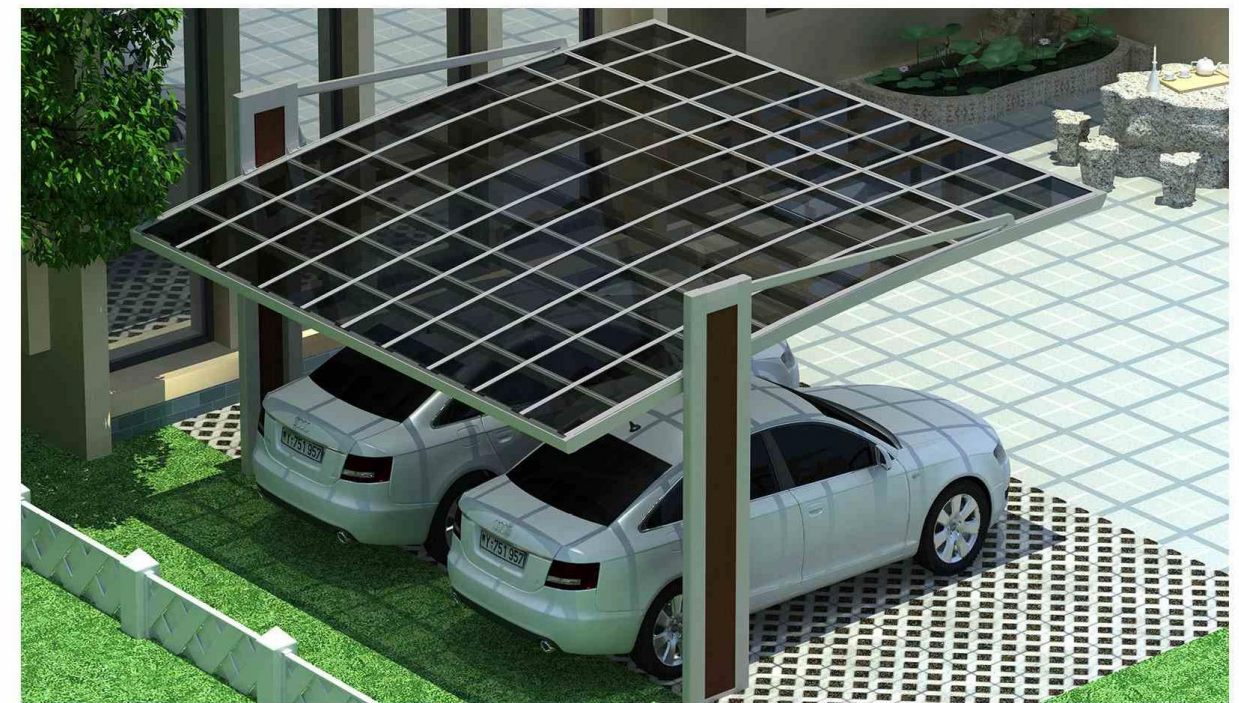

08 / Solar Carport

09 / Color Options
Project Case

11 / Display

12 / R Type Window Awning
R Type Terrace Awning

14 / Color Options
Project Case

CARPORT

Main Products

A6 Single Carport

Side Pull Carport

M Type Carport

Back Pul Carport

6 Benefits To Install Carport

Protect car from wind and rain

It keeps car from rust and dust, last the car paint and life, to keep the car wellmaintained.

Strong roof sheet to provide your car a safer parking

The polycarbonate roof have strong impact strength, to prevent the car from destroying by falling objects.

Prevent from frosting and snowing

Good snow loading capacity to make your car safe and clean even in heavy snowy day.

It cuts off heat ray transmission by 75% and lower the interior temperature when a car is parked under the polycarbonate roof.

Choose Us, Choose Professional

Panel

Polycarbonate roof are made of Germany Bayer Material which can use more than 10 years