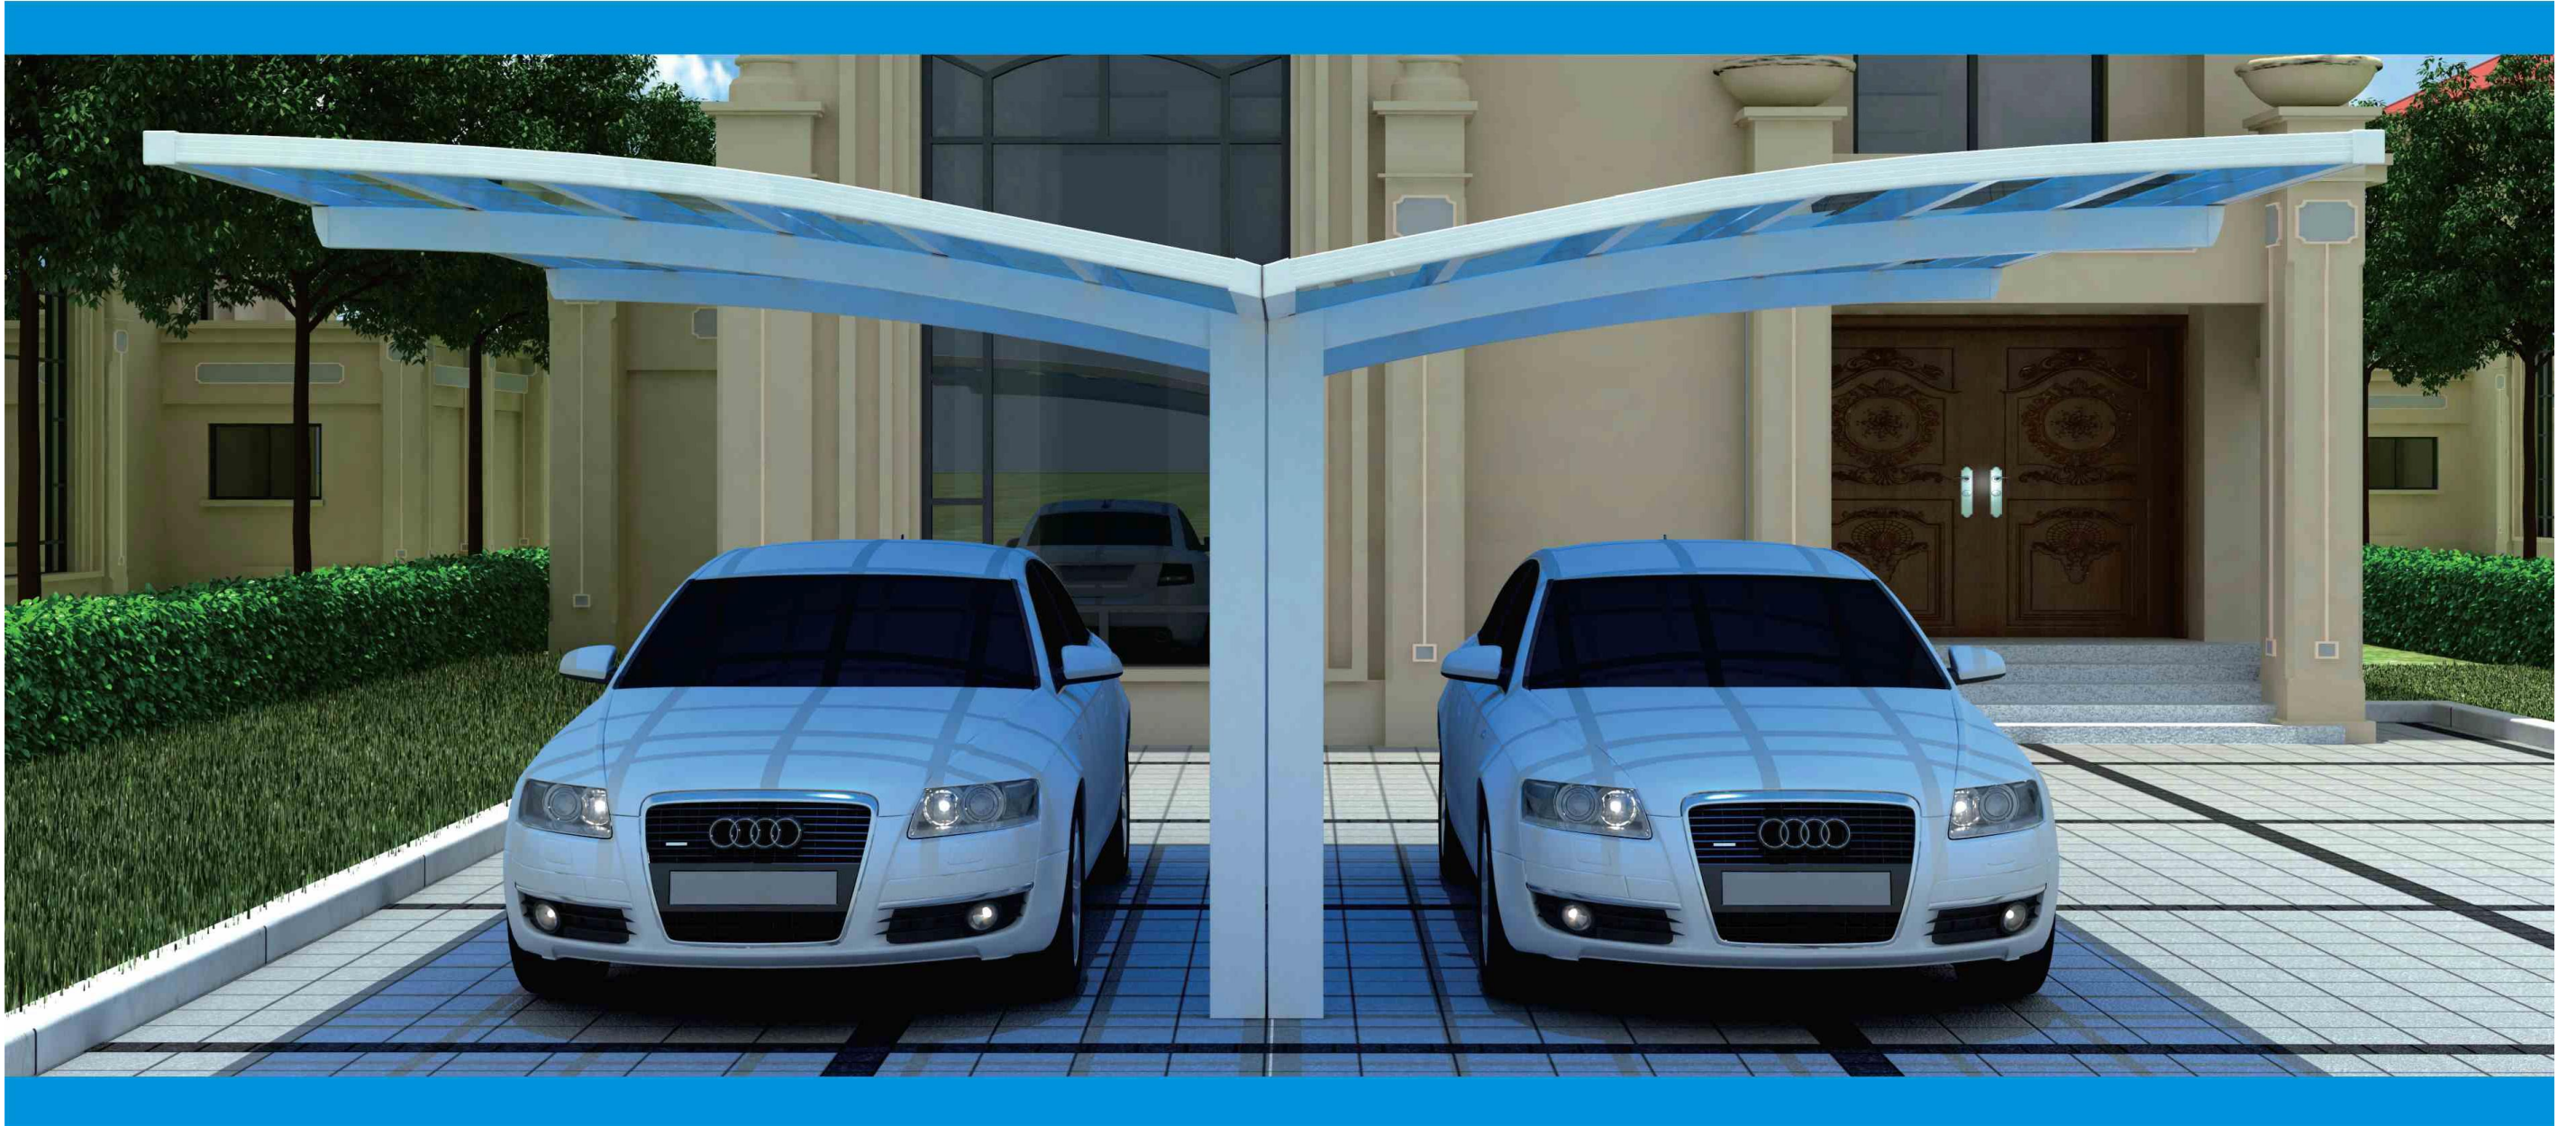

OUTDOOR CARPORT / AWNING

The team you trust
The products you count on