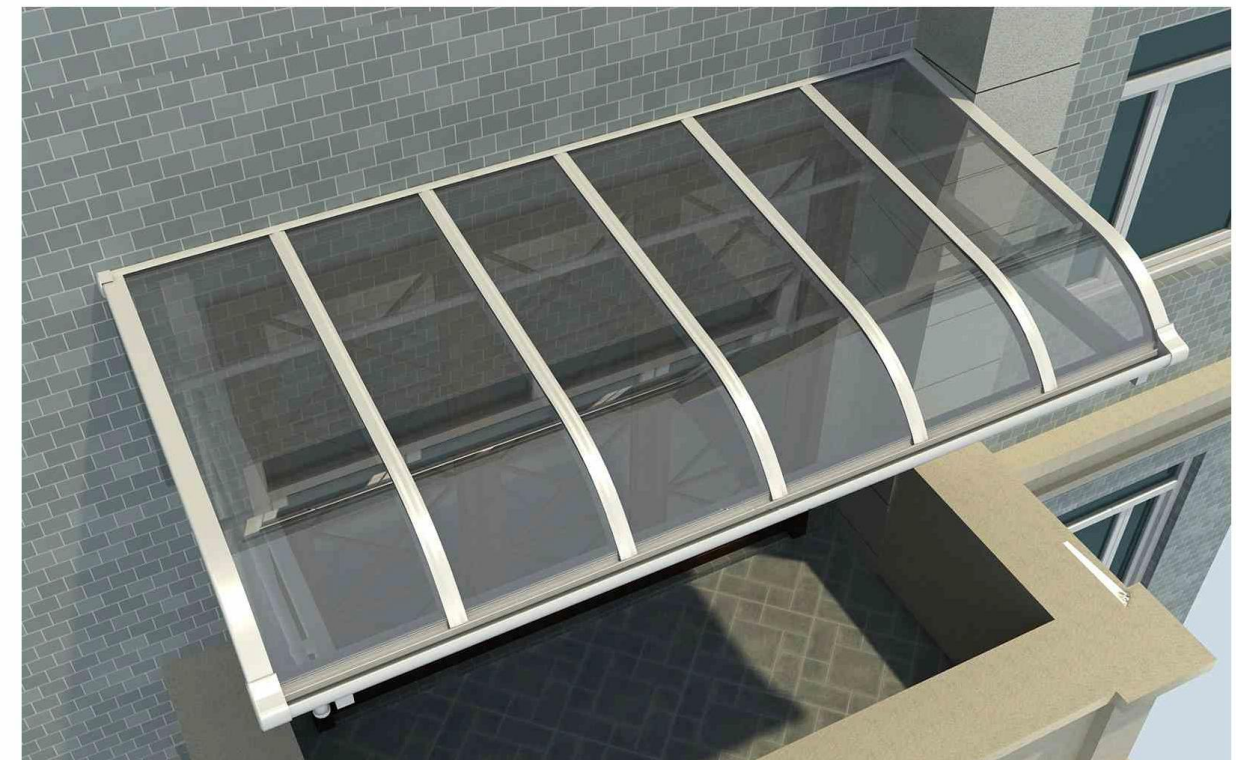

Grey

Champagne

White

■ Project Case

R Type Window Awning

ALN-WA

Standard Size	Customized
Roof Material	Germany Bayer Polycarbonated Sheet
Color Options for Frame	White, Purple, Grey, Champagne
Color Options for Roof	Light/Dark Grey, Blue, Clear
Snow load	20-50cm
Window load	36m/s
Installation Way	Fixed on concrete ground or bury into the ground