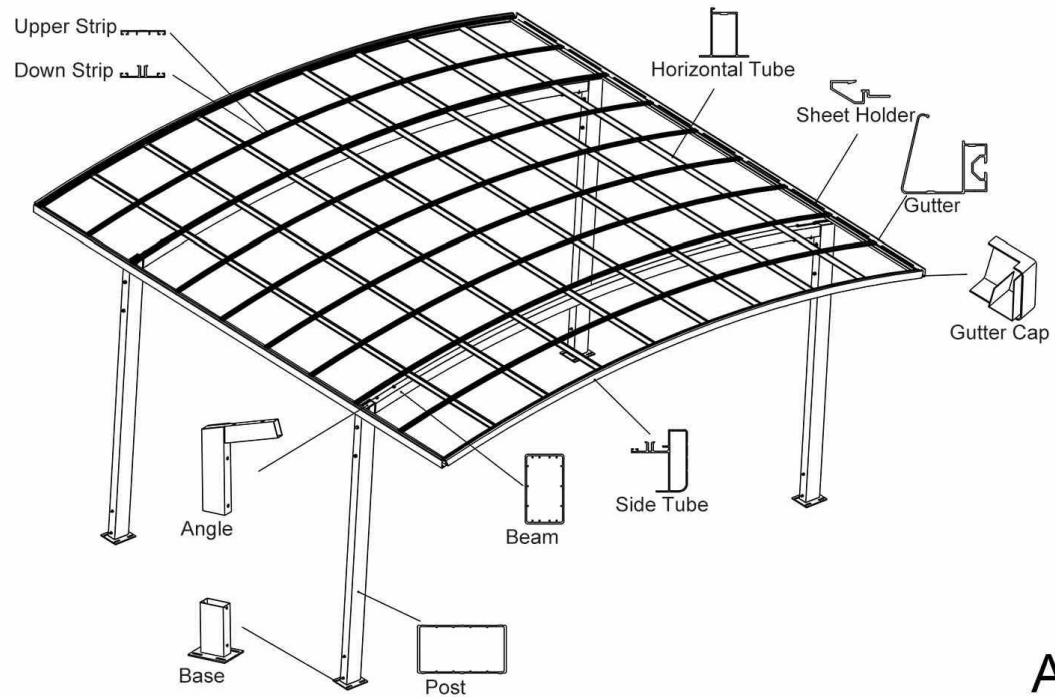

M Type Carport

ALN-MT

Standard Size	5500 x 6000 x 2400/3000mm, 5500 x 5600 x 2400/3000
Roof Material	Germany Bayer Polycarbonated Sheet
Color Options for Frame	White, Purple, Grey, Champagne
Color Options for Roof	Light/Dark Grey, Blue, Clear
Snow load	20-50cm
Window load	36m/s
Installation Way	Fixed on concrete ground or bury into the ground