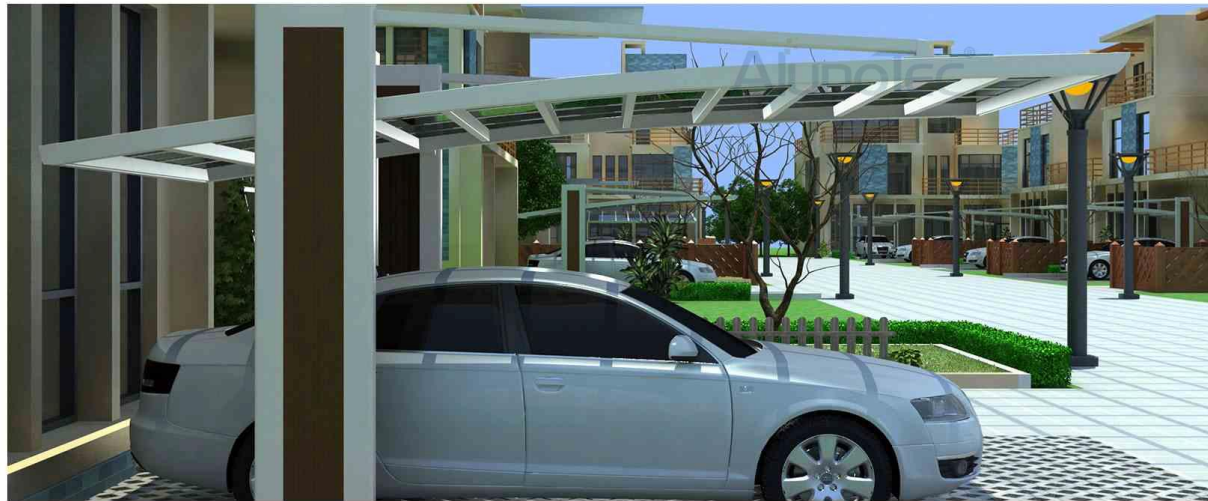

Back Pull Carport

ALN-BP

Standard Size	3000 x 5500 x 2400mm
Roof Material	Germany Bayer Polycarbonated Sheet
Color Options for Frame	White, Purple,Grey, Champagne
Color Options for Roof	Light/Dark Grey, Blue, Clear
Snow load	20-50cm
Window load	36m/s
Installation Way	Bury into the ground

Side Pull Carport

ALN-SP

Standard Size	3000 x 5500 x 2200mm
Roof Material	Germany Bayer Polycarbonated Sheet
Color Options for Frame	Champagne
Color Options for Roof	Light/Dark Grey, Blue, Clear
Snow load	20-50cm
Window load	36m/s
Installation Way	Bury into the ground