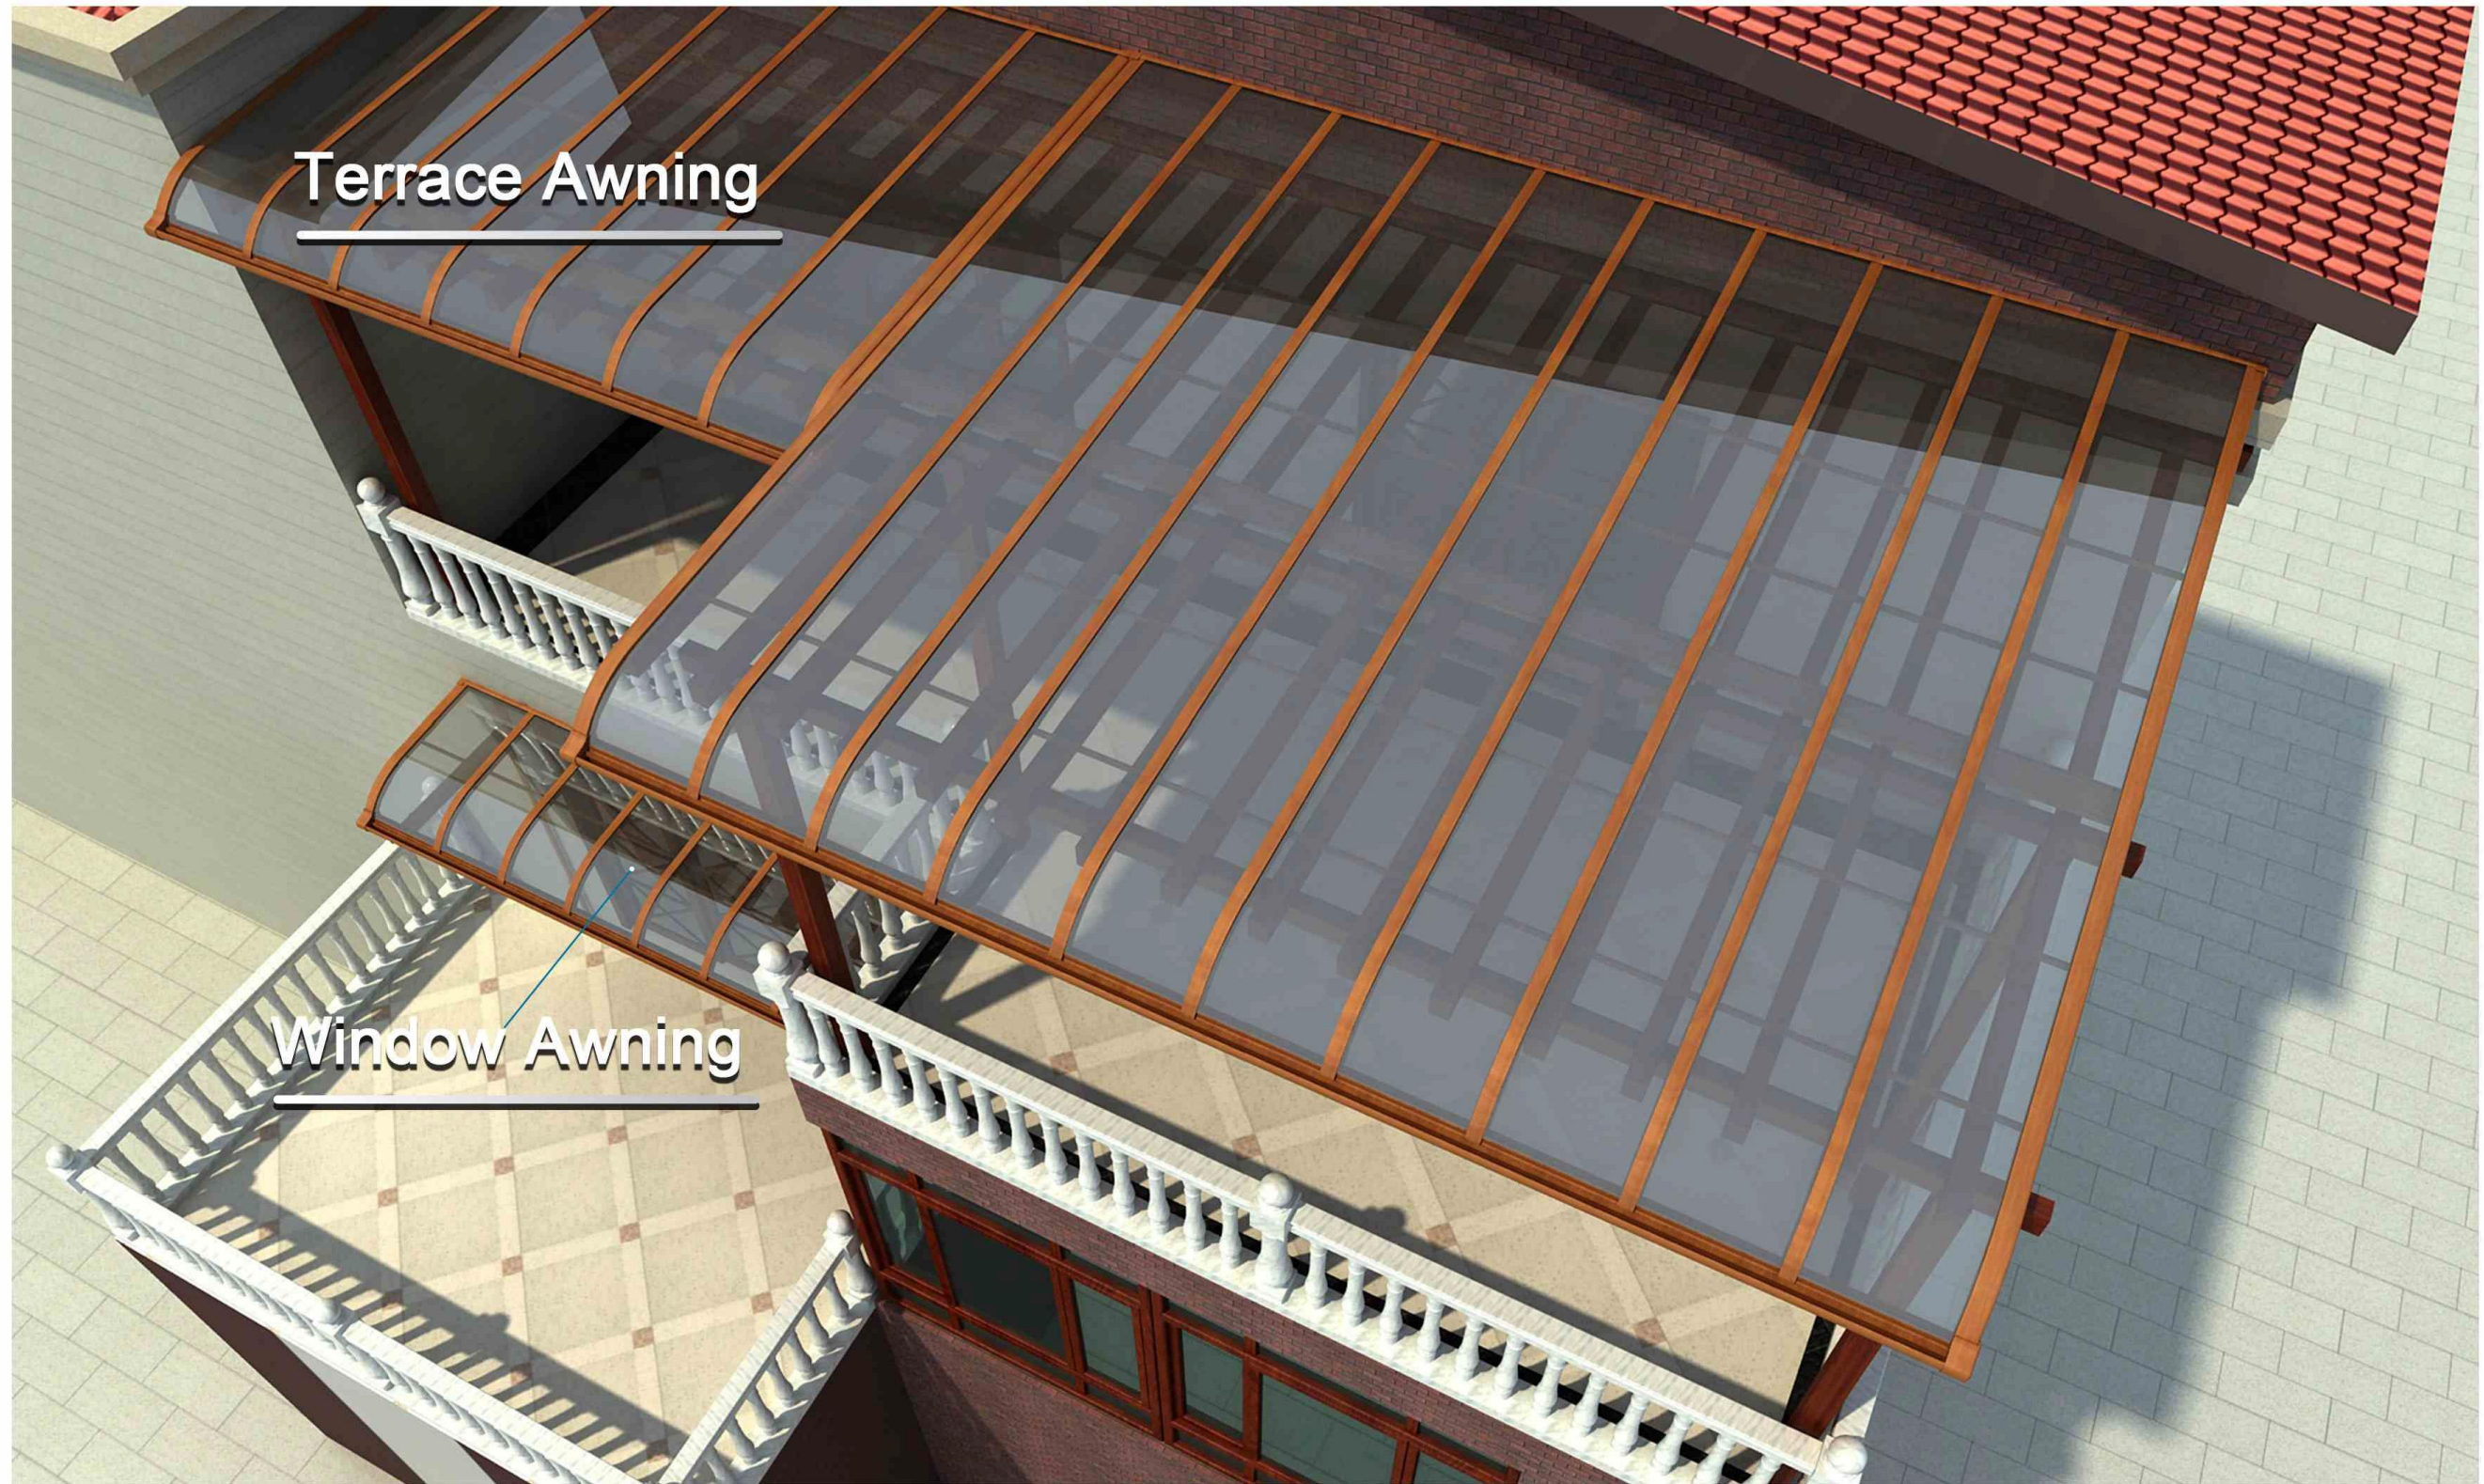

Grey

Champagne

White

■ Project Case

R Type Window Awning

ALN-WA

Standard Size	Customized
Roof Material	Germany Bayer Polycarbonated Sheet
Color Options for Frame	White, Purple, Grey, Champagne
Color Options for Roof	Light/Dark Grey, Blue, Clear
Snow load	20-50cm
Window load	36m/s
Installation Way	Fixed on concrete ground or bury into the ground

R Type Terrace Awning

ALN-TA

Standard Size	Customized
Roof Material	Germany Bayer Polycarbonated Sheet
Color Options for Frame	White, Purple, Grey, Champagne
Color Options for Roof	Light/Dark Grey, Blue, Clear
Snow load	20-50cm
Window load	36m/s
Installation Way	Fixed on concrete ground or bury into the ground