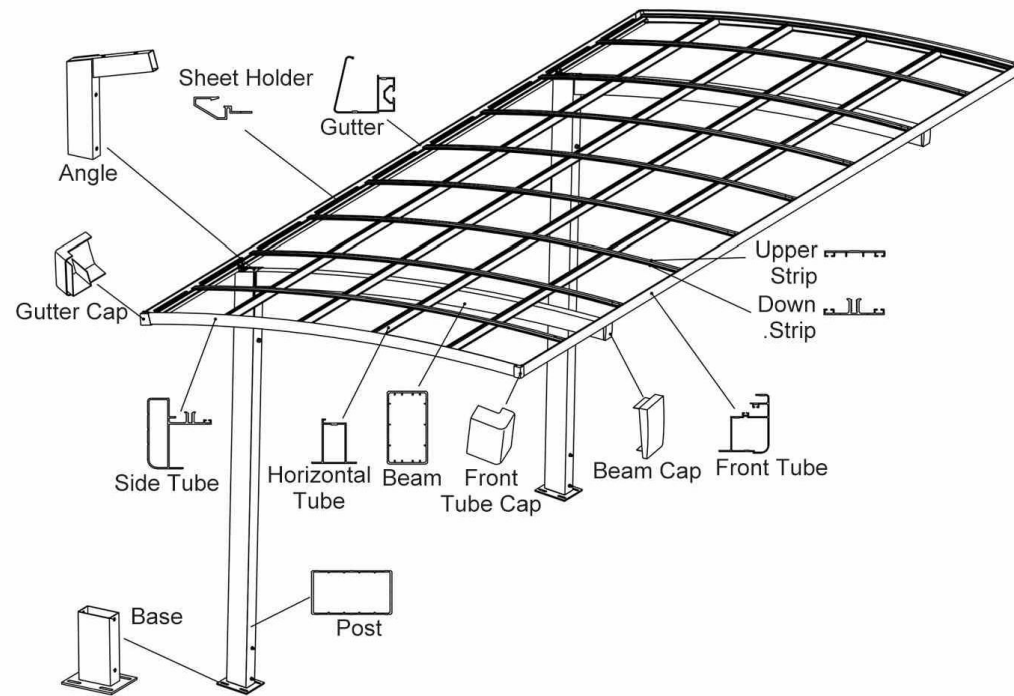

UV Resistance

There is Co-extrusion UV on the surface which can effectively block more than 98% UV rays.

A6 Single Carport

ALN-A6

Standard Size	5500 x 3000 x 2400/3000mm
Roof Material	Germany Bayer Polycarbonated Sheet
Color Options for Frame	White, Purple, Grey, Champagne
Color Options for Roof	Light/Dark Grey, Blue, Clear
Snow load	20-50cm
Window load	36m/s
Installation Way	Fixed on concrete ground or bury into the ground