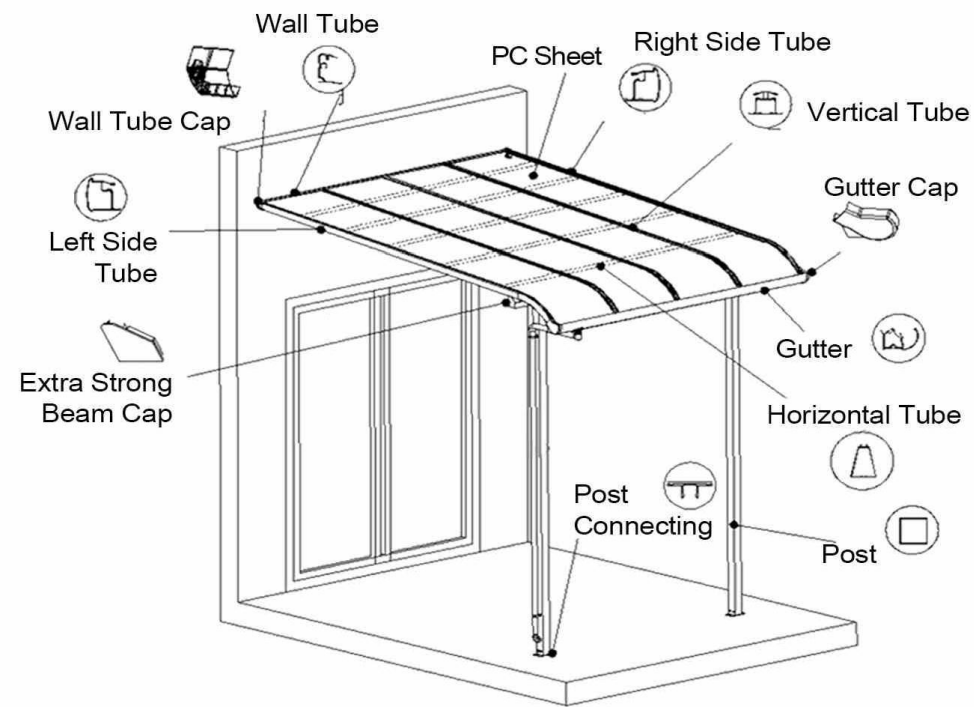

R Type Terrace Awning

ALN-TA

Standard Size	Customized
Roof Material	Germany Bayer Polycarbonated Sheet
Color Options for Frame	White, Purple, Grey, Champagne
Color Options for Roof	Light/Dark Grey, Blue, Clear
Snow load	20-50cm
Window load	36m/s
Installation Way	Fixed on concrete ground or bury into the ground