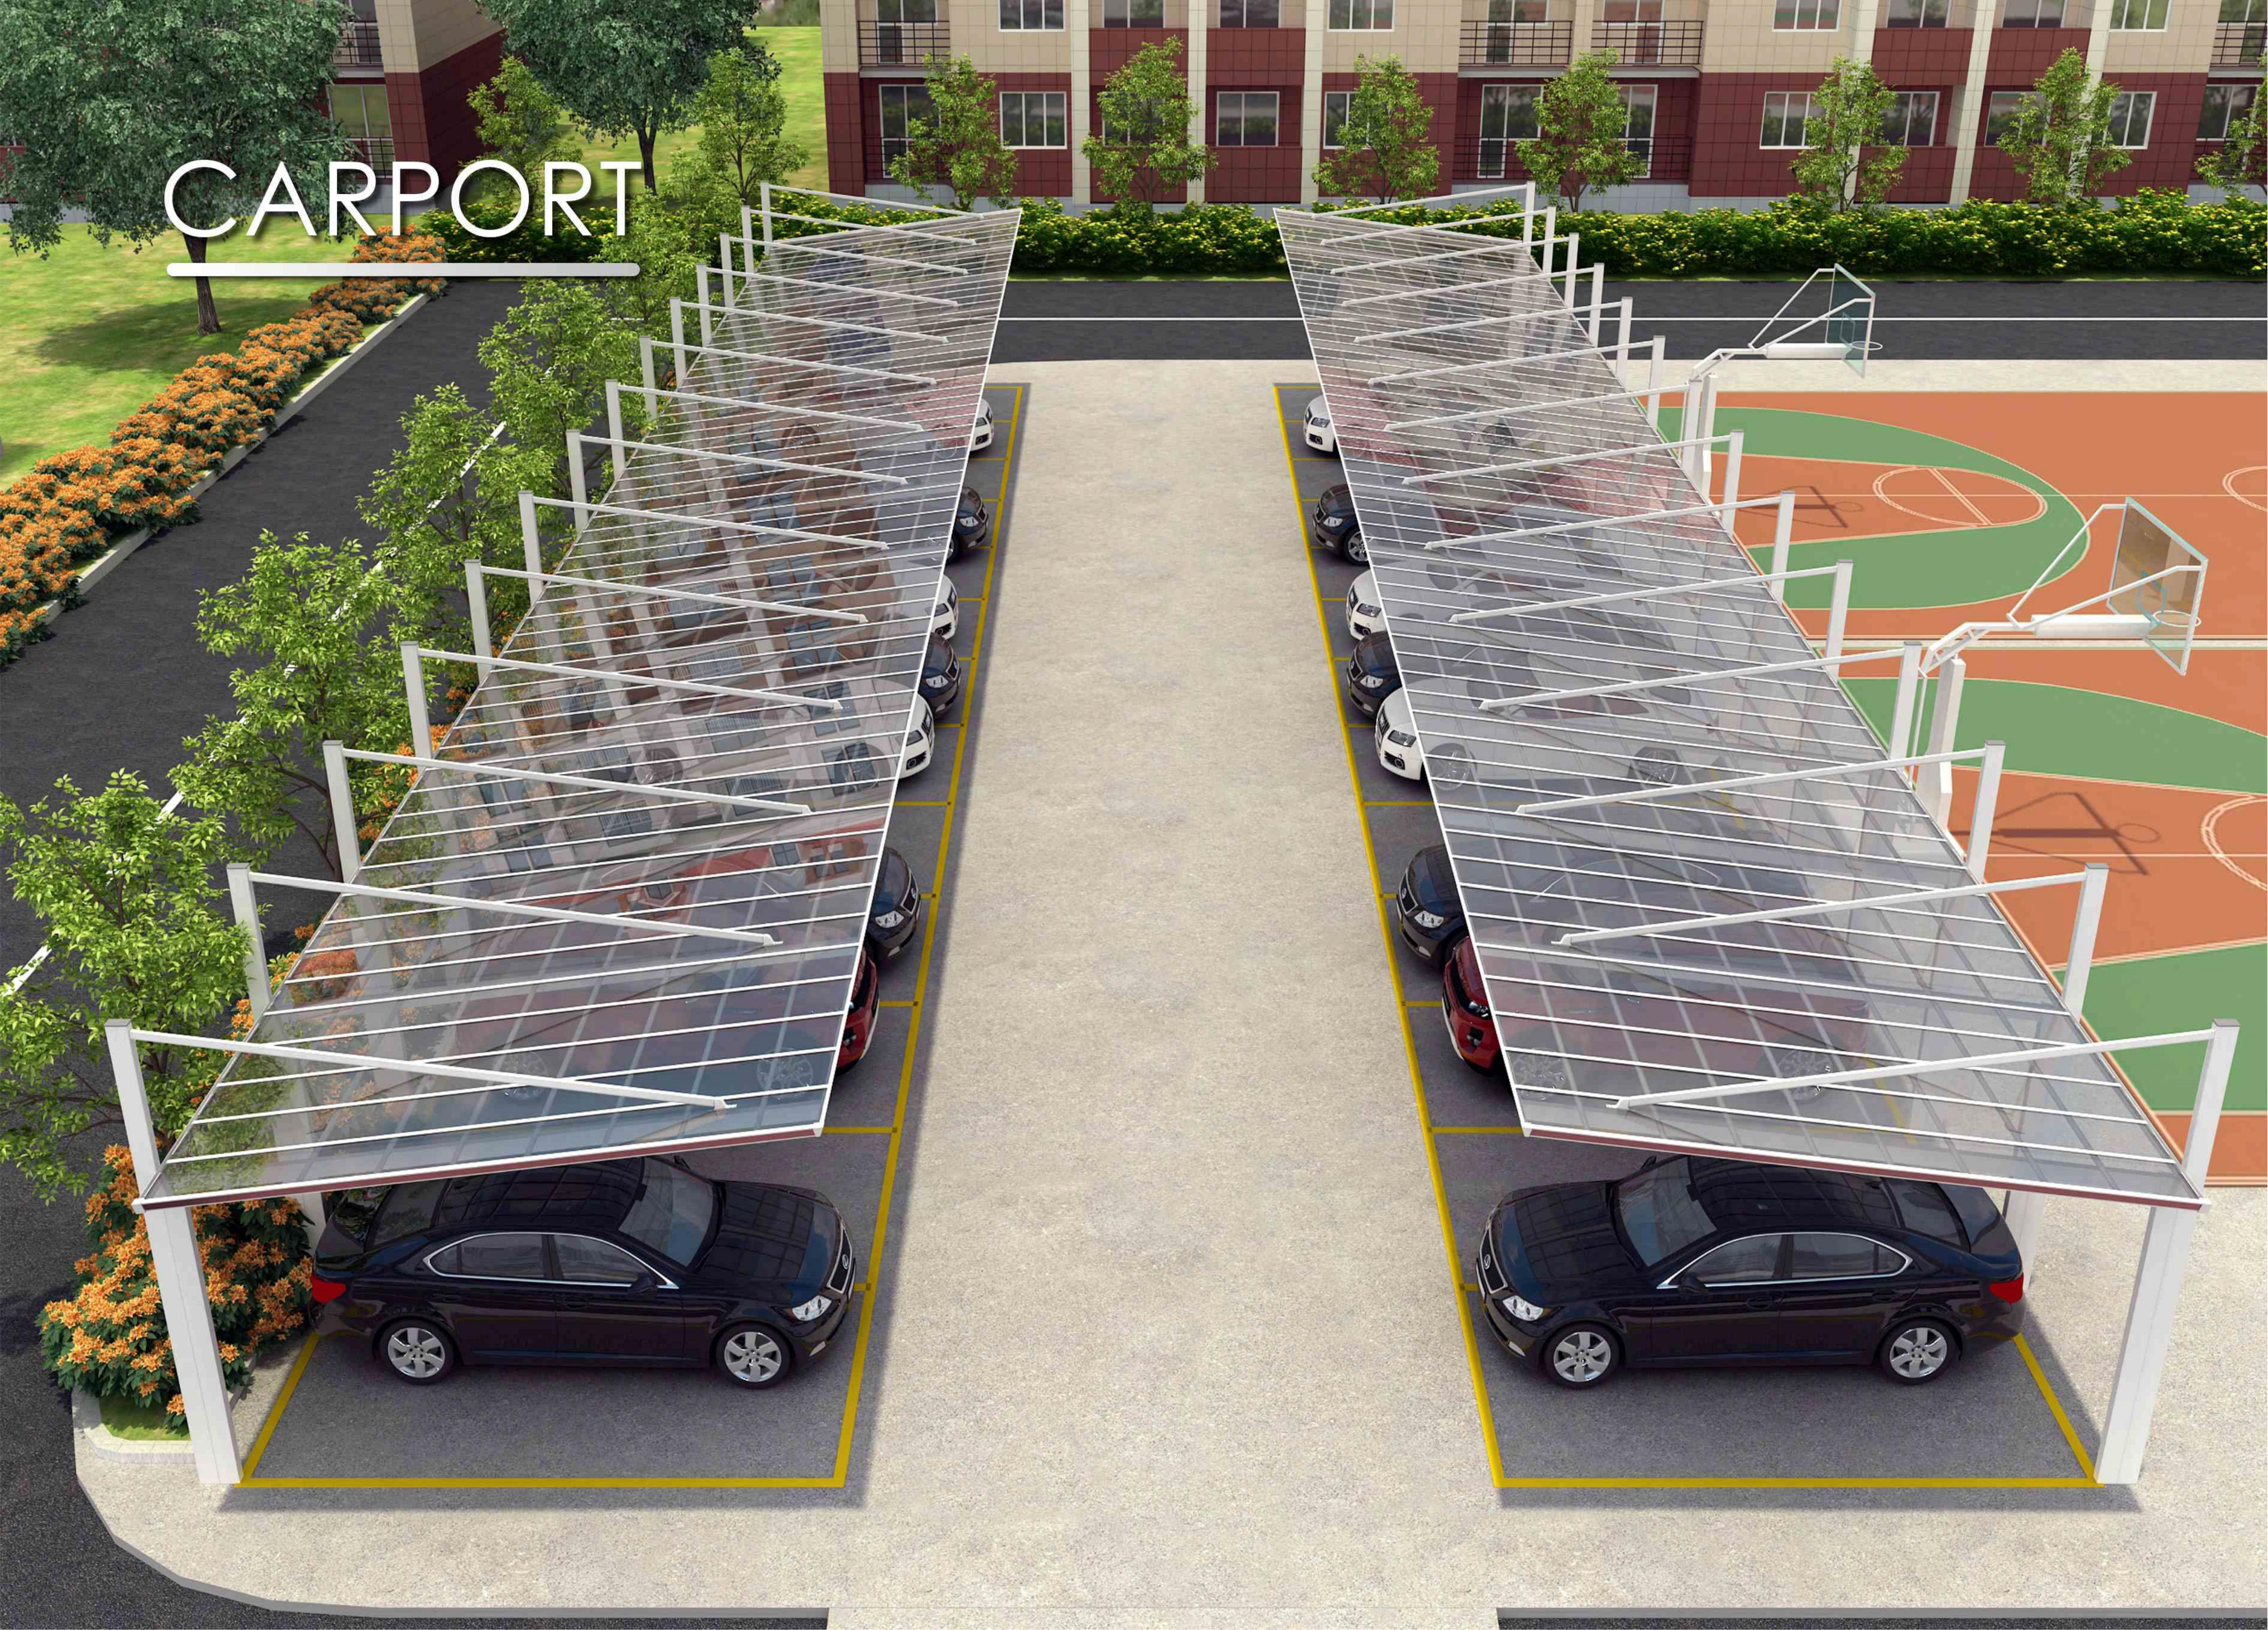

08 / Solar Carport

09 / Color Options
Project Case

11 / Display

12 / R Type Window Awning
R Type Terrace Awning

14 / Color Options
Project Case

CARPORT

Main Products

A6 Single Carport

Side Pull Carport

M Type Carport

Back Pul Carport

6 Benefits To Install Carport

Protect car from wind and rain

It keeps car from rust and dust, last the car paint and life, to keep the car wellmaintained.

Strong roof sheet to provide your car a safer parking

The polycarbonate roof have strong impact strength, to prevent the car from destroying by falling objects.

Prevent from frosting and snowing

Good snow loading capacity to make your car safe and clean even in heavy snowy day.