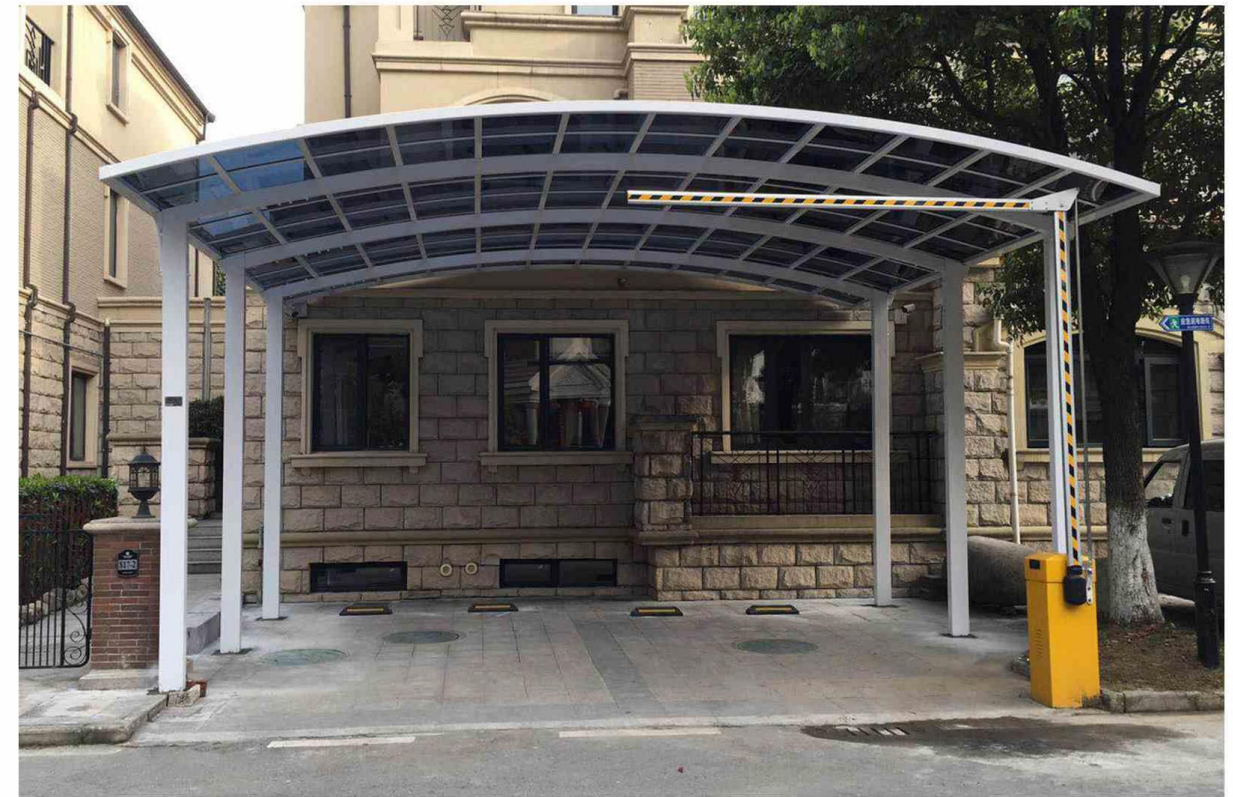

Grey

Champagne

White

■ Project Case

R Type Window Awning

ALN-WA

Standard Size	Customized
Roof Material	Germany Bayer Polycarbonated Sheet
Color Options for Frame	White, Purple, Grey, Champagne
Color Options for Roof	Light/Dark Grey, Blue, Clear
Snow load	20-50cm
Window load	36m/s
Installation Way	Fixed on concrete ground or bury into the ground