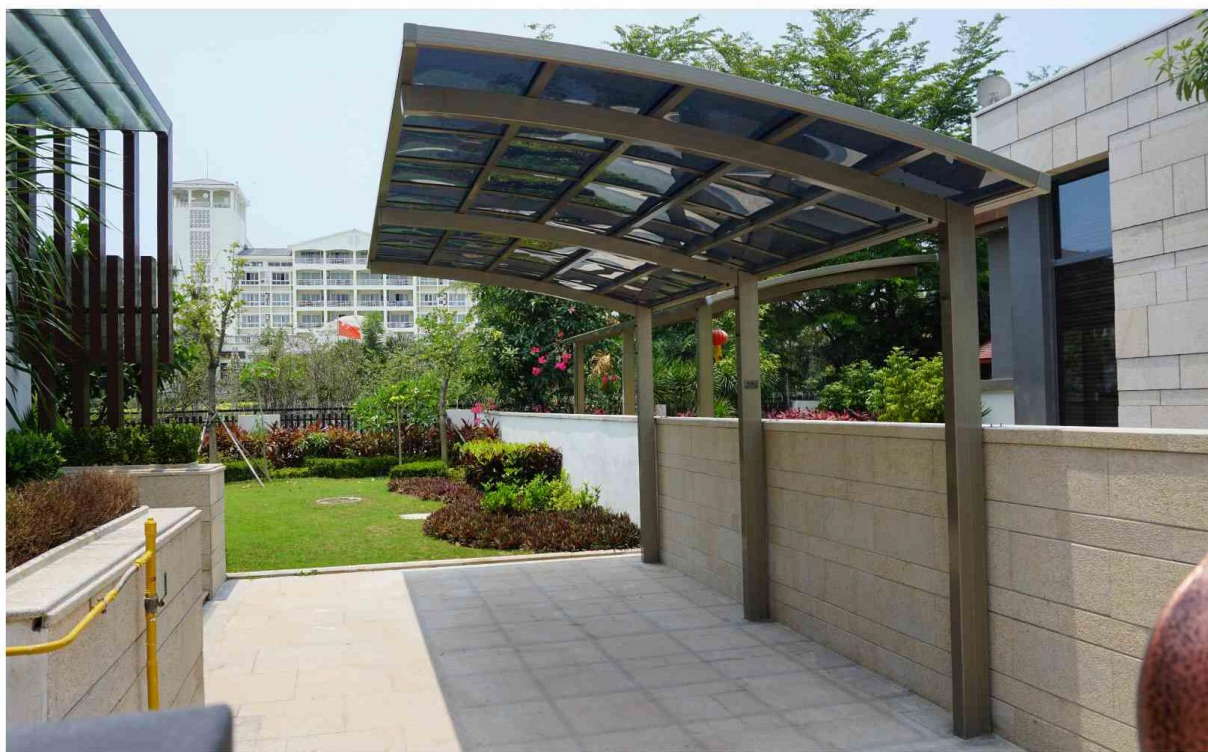

Grey

Champagne

White

■ Project Case

R Type Window Awning

ALN-WA

Standard Size	Customized
Roof Material	Germany Bayer Polycarbonated Sheet
Color Options for Frame	White, Purple, Grey, Champagne
Color Options for Roof	Light/Dark Grey, Blue, Clear
Snow load	20-50cm
Window load	36m/s
Installation Way	Fixed on concrete ground or bury into the ground