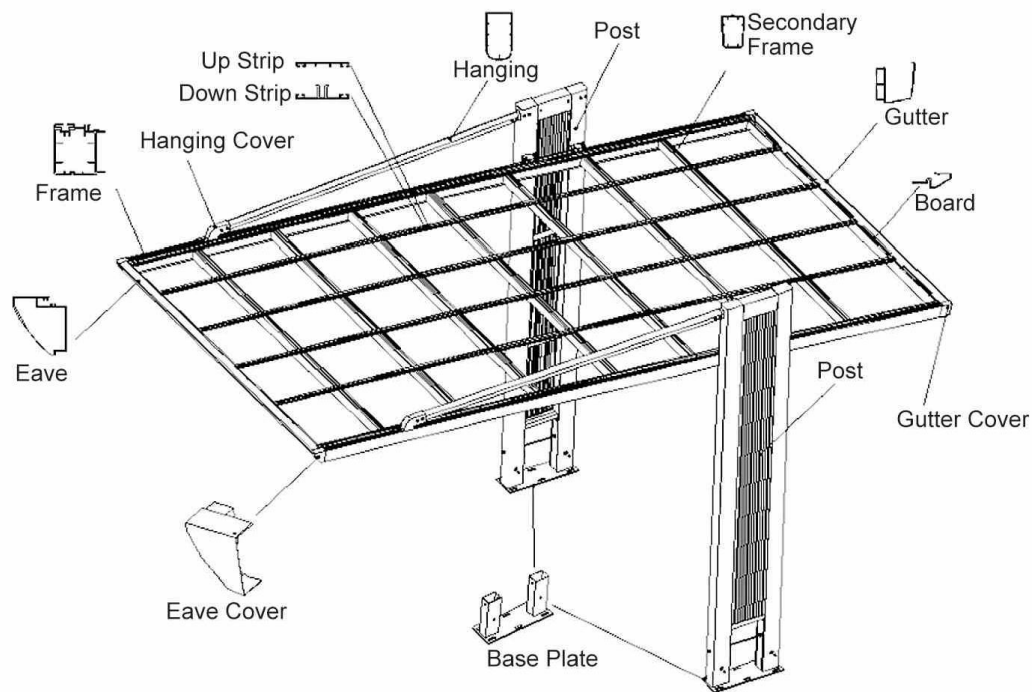

Back Pull Carport

ALN-BP

Standard Size	3000 x 5500 x 2400mm
Roof Material	Germany Bayer Polycarbonated Sheet
Color Options for Frame	White, Purple,Grey, Champagne
Color Options for Roof	Light/Dark Grey, Blue, Clear
Snow load	20-50cm
Window load	36m/s
Installation Way	Bury into the ground

Side Pull Carport

ALN-SP

Standard Size	3000 x 5500 x 2200mm
Roof Material	Germany Bayer Polycarbonated Sheet
Color Options for Frame	Champagne
Color Options for Roof	Light/Dark Grey, Blue, Clear
Snow load	20-50cm
Window load	36m/s
Installation Way	Bury into the ground

Solar Carport

Standard Size	4057 x 6649 x 2400mm
Roof Material	Solar Panel
Color Options for Frame	Grey
Color Options for Roof	Grey
Snow load	50cm
Window load	40m/s
Installation Way	Bury into the ground
Features	Anti ging \ Wind and snow resistant \ Thermal insulation and waterproof \ Easily drainage \ Stable electricity \ Unique carport roof structure \ Elegant design \ Assembly structure