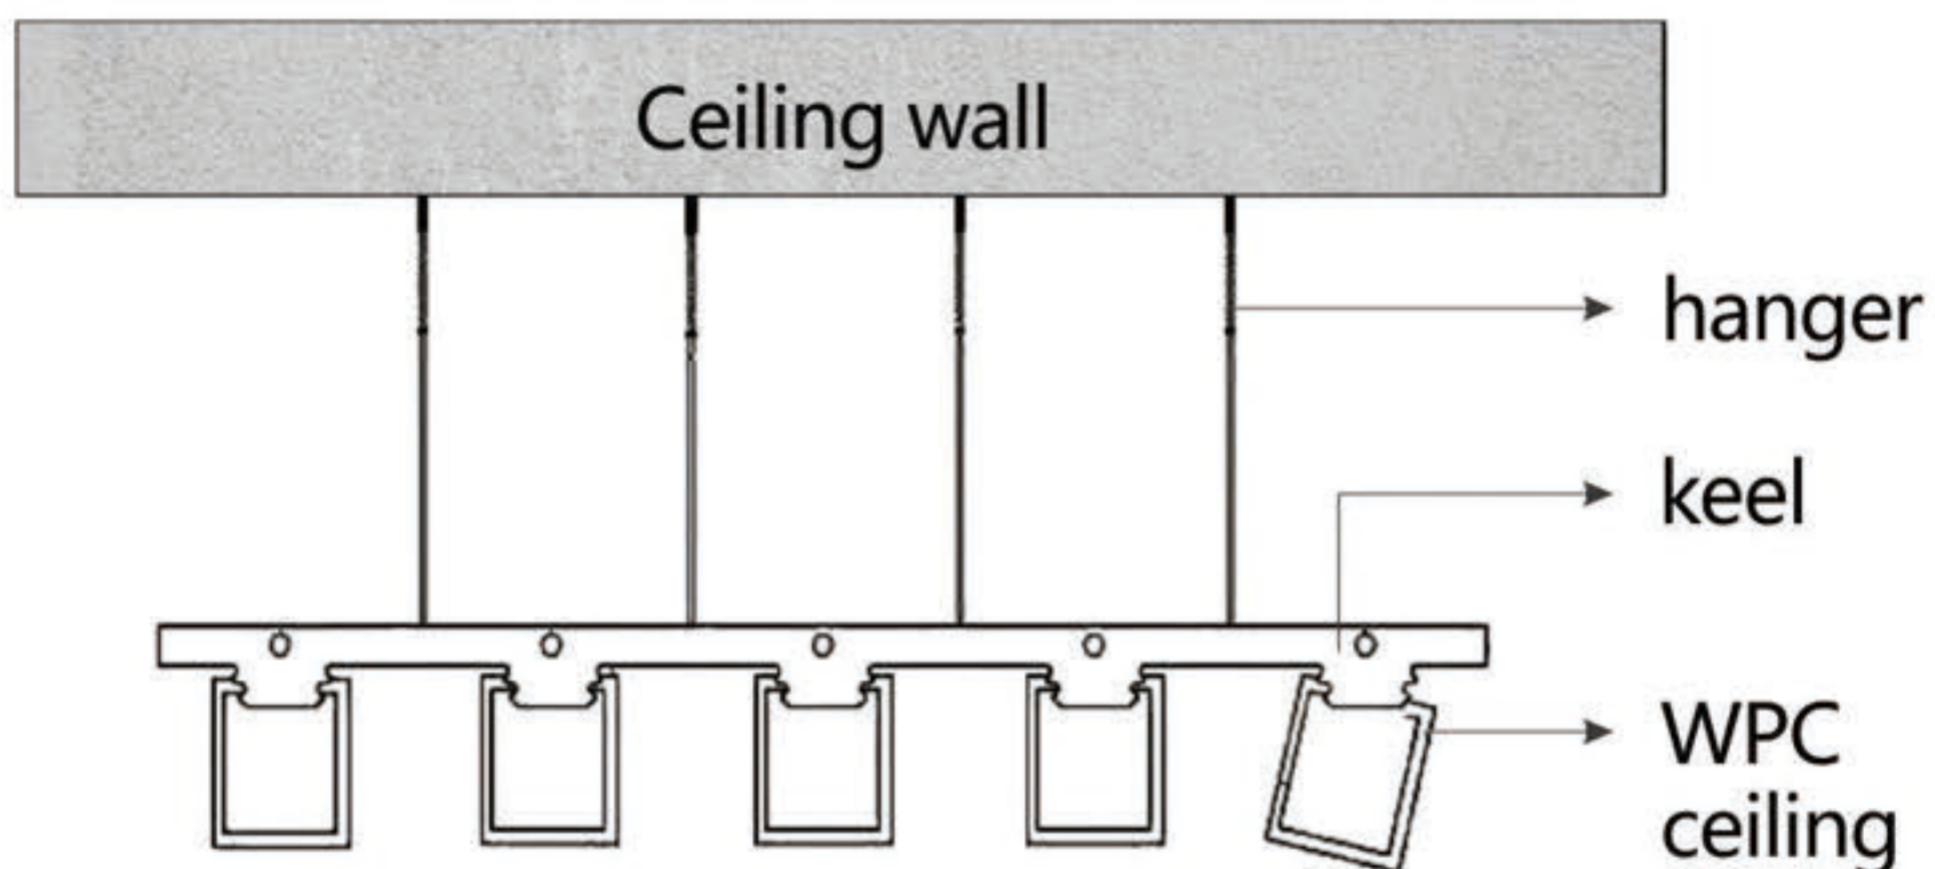

Name: Grille ceiling  
style2

Name: Grille ceiling  
style3

Name: Grille ceiling  
style4

# INSTALLED ACCESSORIES :

Name : Ceiling keel

Name : Hanger

Name : Shutter  
Size : 50/90/100X3mm

## INSTALLATION