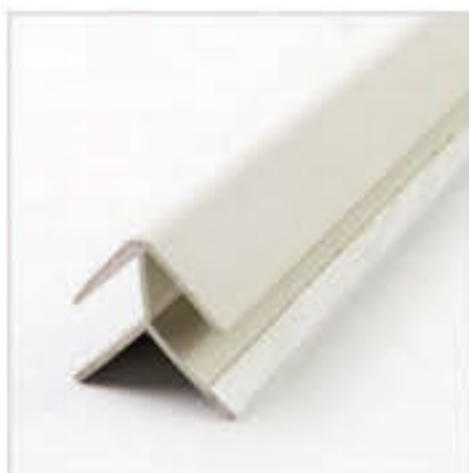

# Decorative line for indoor wall panel

Name : 35frame  
Size : 35X21mm

Name : 6025frame  
Size : 60X25mm

Name : 80frame  
Size : 80X32mm

Name : 100skirting  
Size : 100X20mm

Name : 70 moulding  
Size : 65X70mm

Name : 25corner cover  
Size : 25X25/40X40mm

Name : 60 inset line  
Size : 40/60/80X14mm

Name : 100 frame  
Size : 100X40mm

Name : 60 skirting  
Size : 60X34mm

Name : 60 frame  
Size : 60X26mm

Name : 40 frame  
Size : 40X26mm

Name : 28 corner cover  
Size : 33X21mm

Name : corner cover  
Size : 34X33mm

Name : corner cover  
Size : 32X19mm

Name : stainless steel  
clip for wall panel

Name : keel for  
wall panel

Name: L shape corner  
Size : 15/20/30mmX2.6m