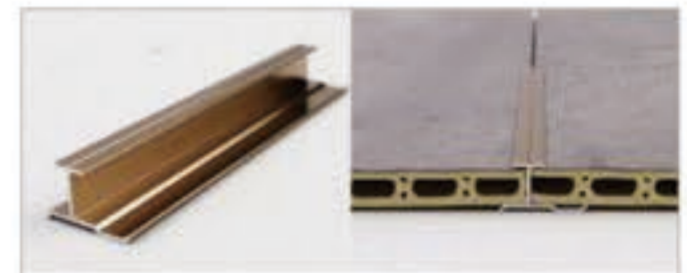

Name : 25corner cover  
Size : 25X25/40X40mm

Name : 60 inset line  
Size : 40/60/80X14mm

Name : 100 frame  
Size : 100X40mm

Name : 60 skirting  
Size : 60X34mm

Name : 60 frame  
Size : 60X26mm

Name : 40 frame  
Size : 40X26mm

Name : 28 corner cover  
Size : 33X21mm

Name : corner cover  
Size : 34X33mm

Name : corner cover  
Size : 32X19mm

Name : stainless steel  
clip for wall panel

Name : keel for  
wall panel

Name: L shape corner  
Size : 15/20/30mmX2.6m

Name: square edge  
Size : 10X30mmX3m

Name: round edge  
Size : 20X40mmX3m

Name: L shape insert corner  
Size : 20X40mmX3m

Name: T shape joint  
Size : 8/12/20mmX2.6m

Name: I shape joint  
Size : 8X40mmX3m

Name: groove joint  
Size : 8X40mmX3m

Name: V shape joint  
Size : 2X5mmX2.8m

Name: square joint  
Size : 2.5X5mmX2.8m

Name: flat joint  
Size : 11/20/30mmX3m

Name: 9mm groove LED light joint  
Size : 10X40mmX3m