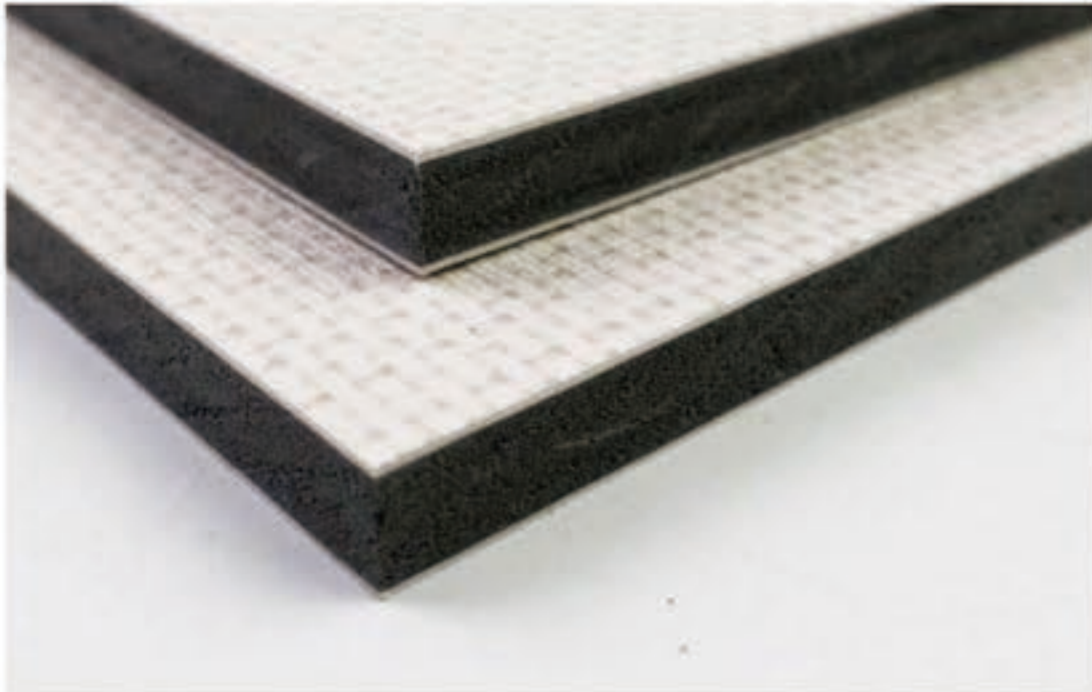

Two 1220 Solid wall panel

Style : C(use for home mostly) Size : 1220x5mm 1220x9mm

Bamboo carbon wall panel