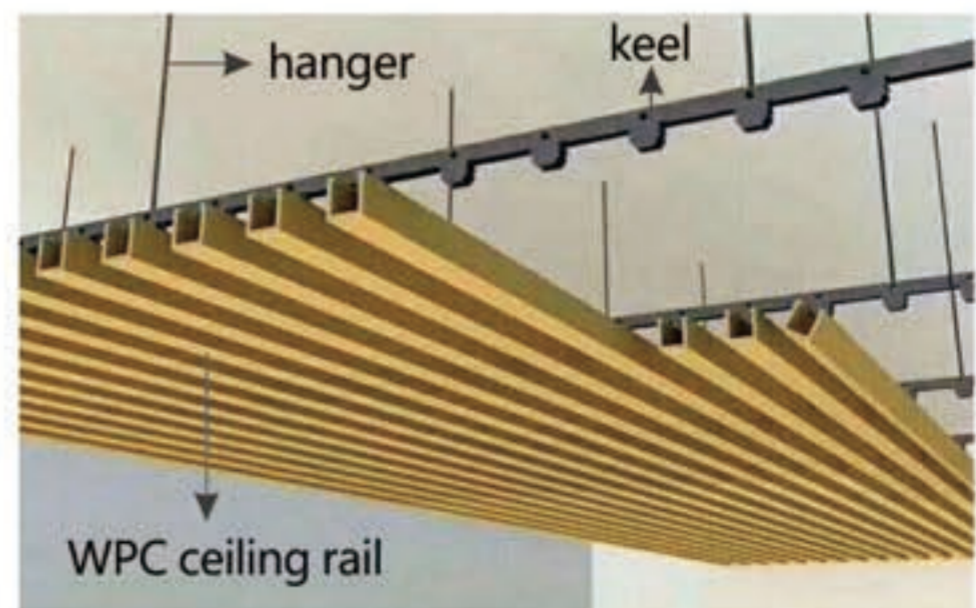

Installation instructions:

1. fix the iron hanger on the roof, you can adjust the height of hanger
2. use screw to fix the hanger on the keel
3. install the ceiling on the keel

Noted: 1. when use the WPC shutter, and gap of each keel should not more than 35mm. If do not have shutter, the gap of each keel should