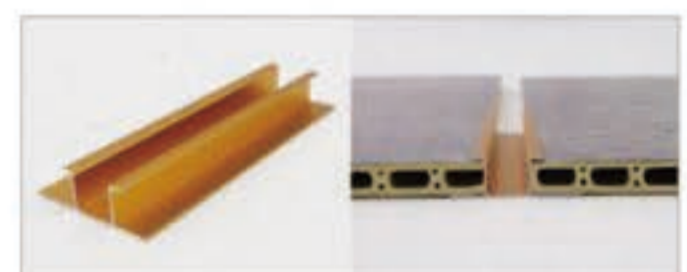

Name: square edge  
Size : 10X30mmX3m

Name: round edge  
Size : 20X40mmX3m

Name: L shape insert corner  
Size : 20X40mmX3m

Name: T shape joint  
Size : 8/12/20mmX2.6m

Name: I shape joint  
Size : 8X40mmX3m

Name: groove joint  
Size : 8X40mmX3m

Name: V shape joint  
Size : 2X5mmX2.8m

Name: square joint  
Size : 2.5X5mmX2.8m

Name: flat joint  
Size : 11/20/30mmX3m

Name: 9mm groove LED light joint  
Size : 10X40mmX3m