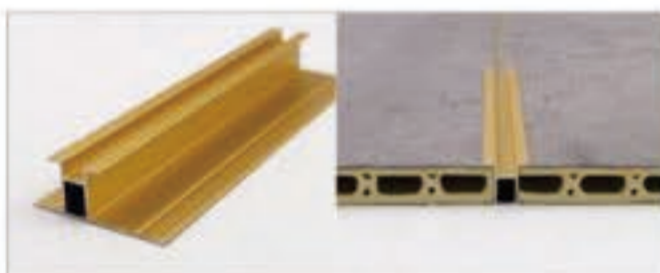

Name : 25corner cover  
Size : 25X25/40X40mm

Name : 60 inset line  
Size : 40/60/80X14mm

Name : 100 frame  
Size : 100X40mm

Name : 60 skirting  
Size : 60X34mm

Name : 60 frame  
Size : 60X26mm

Name : 40 frame  
Size : 40X26mm

Name : 28 corner cover  
Size : 33X21mm

Name : corner cover  
Size : 34X33mm

Name : corner cover  
Size : 32X19mm

Name : stainless steel  
clip for wall panel

Name : keel for  
wall panel

Name: L shape corner  
Size : 15/20/30mmX2.6m

Name: square edge  
Size : 10X30mmX3m

Name: round edge  
Size : 20X40mmX3m

Name: L shape insert corner  
Size : 20X40mmX3m

Name: T shape joint  
Size : 8/12/20mmX2.6m

Name: I shape joint  
Size : 8X40mmX3m

Name: groove joint  
Size : 8X40mmX3m

Name: V shape joint  
Size : 2X5mmX2.8m

Name: square joint  
Size : 2.5X5mmX2.8m

Name: flat joint  
Size : 11/20/30mmX3m

Name: 9mm groove LED light joint  
Size : 10X40mmX3m