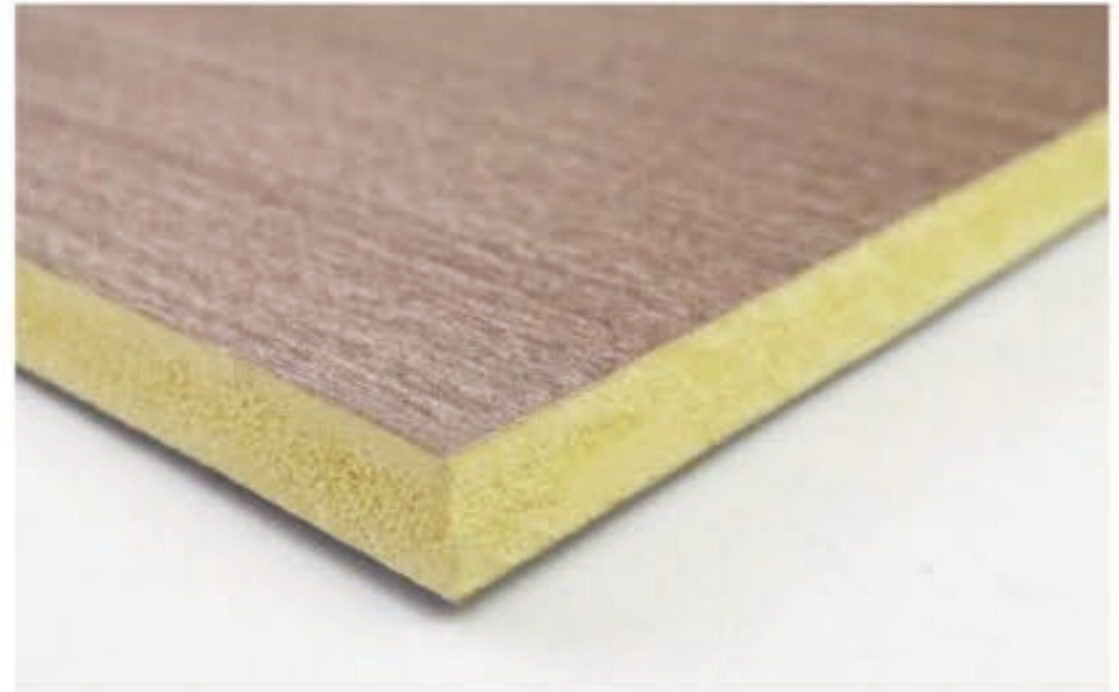

Bamboo fiber wall panel