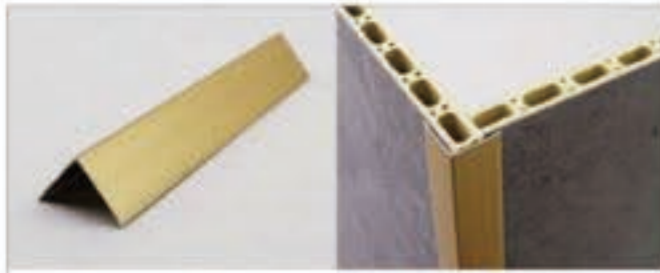

Name : 25corner cover  
Size : 25X25/40X40mm

Name : 60 inset line  
Size : 40/60/80X14mm

Name : 100 frame  
Size : 100X40mm

Name : 60 skirting  
Size : 60X34mm

Name : 60 frame  
Size : 60X26mm

Name : 40 frame  
Size : 40X26mm

Name : 28 corner cover  
Size : 33X21mm

Name : corner cover  
Size : 34X33mm

Name : corner cover  
Size : 32X19mm

Name : stainless steel  
clip for wall panel

Name : keel for  
wall panel

Name: L shape corner  
Size : 15/20/30mmX2.6m

Name: square edge  
Size : 10X30mmX3m

Name: round edge  
Size : 20X40mmX3m

Name: L shape insert corner  
Size : 20X40mmX3m

Name: T shape joint  
Size : 8/12/20mmX2.6m

Name: I shape joint  
Size : 8X40mmX3m