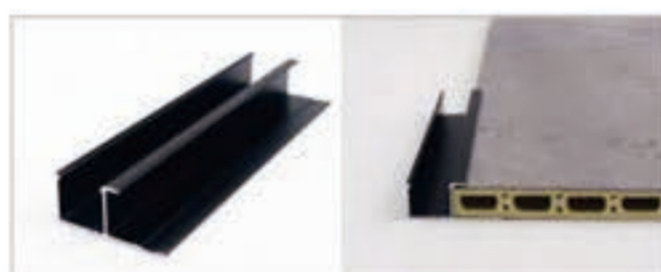

Name: square edge  
Size : 10X30mmX3m

Name: round edge  
Size : 20X40mmX3m

Name: L shape insert corner  
Size : 20X40mmX3m

Name: T shape joint  
Size : 8/12/20mmX2.6m

Name: I shape joint  
Size : 8X40mmX3m

Name: groove joint  
Size : 8X40mmX3m

Name: V shape joint  
Size : 2X5mmX2.8m

Name: square joint  
Size : 2.5X5mmX2.8m

Name: flat joint  
Size : 11/20/30mmX3m

Name: 9mm groove LED light joint  
Size : 10X40mmX3m