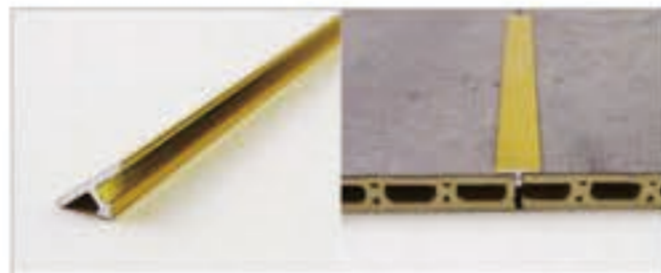

Name : 25corner cover  
Size : 25X25/40X40mm

Name : 60 inset line  
Size : 40/60/80X14mm

Name : 100 frame  
Size : 100X40mm

Name : 60 skirting  
Size : 60X34mm

Name : 60 frame  
Size : 60X26mm

Name : 40 frame  
Size : 40X26mm

Name : 28 corner cover  
Size : 33X21mm

Name : corner cover  
Size : 34X33mm

Name : corner cover  
Size : 32X19mm

Name : stainless steel  
clip for wall panel

Name : keel for  
wall panel

Name: L shape corner  
Size : 15/20/30mmX2.6m

Name: square edge  
Size : 10X30mmX3m

Name: round edge  
Size : 20X40mmX3m

Name: L shape insert corner  
Size : 20X40mmX3m

Name: T shape joint  
Size : 8/12/20mmX2.6m

Name: I shape joint  
Size : 8X40mmX3m