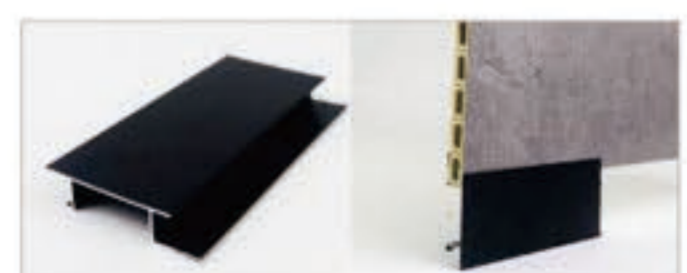

Name: 53mm skirting
Size : 53X44mmX3m