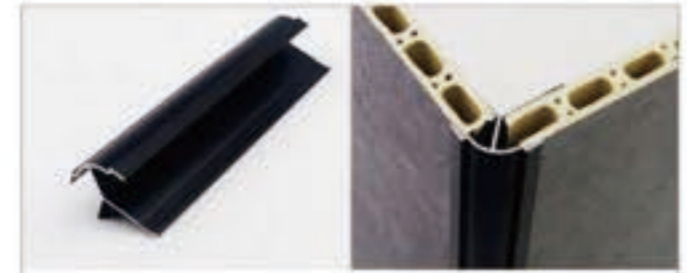

Name : 25corner cover  
Size : 25X25/40X40mm

Name : 60 inset line  
Size : 40/60/80X14mm

Name : 100 frame  
Size : 100X40mm

Name : 60 skirting  
Size : 60X34mm

Name : 60 frame  
Size : 60X26mm

Name : 40 frame  
Size : 40X26mm

Name : 28 corner cover  
Size : 33X21mm

Name : corner cover  
Size : 34X33mm

Name : corner cover  
Size : 32X19mm

Name : stainless steel  
clip for wall panel

Name : keel for  
wall panel

Name: L shape corner  
Size : 15/20/30mmX2.6m

Name: square edge  
Size : 10X30mmX3m

Name: round edge  
Size : 20X40mmX3m

Name: L shape insert corner  
Size : 20X40mmX3m

Name: T shape joint  
Size : 8/12/20mmX2.6m

Name: I shape joint  
Size : 8X40mmX3m