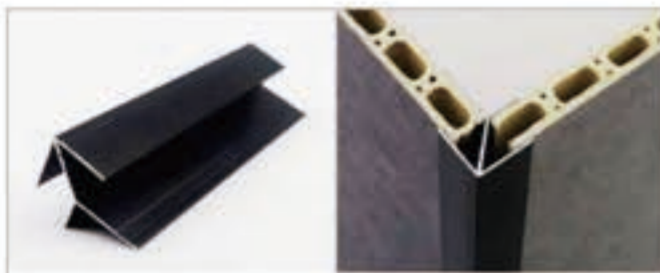

Name : 25corner cover  
Size : 25X25/40X40mm

Name : 60 inset line  
Size : 40/60/80X14mm

Name : 100 frame  
Size : 100X40mm

Name : 60 skirting  
Size : 60X34mm

Name : 60 frame  
Size : 60X26mm

Name : 40 frame  
Size : 40X26mm

Name : 28 corner cover  
Size : 33X21mm

Name : corner cover  
Size : 34X33mm

Name : corner cover  
Size : 32X19mm

Name : stainless steel  
clip for wall panel

Name : keel for  
wall panel

Name: L shape corner  
Size : 15/20/30mmX2.6m

Name: square edge  
Size : 10X30mmX3m

Name: round edge  
Size : 20X40mmX3m

Name: L shape insert corner  
Size : 20X40mmX3m

Name: T shape joint  
Size : 8/12/20mmX2.6m

Name: I shape joint  
Size : 8X40mmX3m