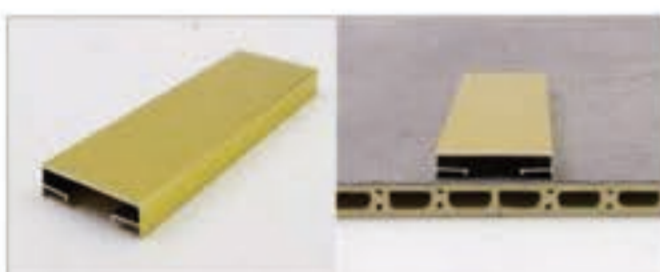

Name: flat joint
Size : 11/20/30mmX3m