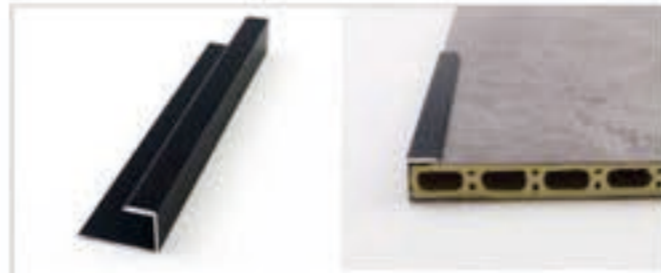

Name : 25corner cover  
Size : 25X25/40X40mm

Name : 60 inset line  
Size : 40/60/80X14mm

Name : 100 frame  
Size : 100X40mm

Name : 60 skirting  
Size : 60X34mm

Name : 60 frame  
Size : 60X26mm

Name : 40 frame  
Size : 40X26mm

Name : 28 corner cover  
Size : 33X21mm

Name : corner cover  
Size : 34X33mm

Name : corner cover  
Size : 32X19mm

Name : stainless steel  
clip for wall panel

Name : keel for  
wall panel

Name: L shape corner  
Size : 15/20/30mmX2.6m

Name: square edge  
Size : 10X30mmX3m

Name: round edge  
Size : 20X40mmX3m

Name: L shape insert corner  
Size : 20X40mmX3m

Name: T shape joint  
Size : 8/12/20mmX2.6m

Name: I shape joint  
Size : 8X40mmX3m