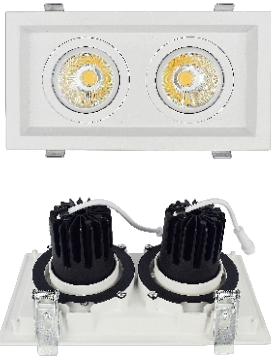

LED Downlights

LED-NY2

CRI: ≥ 80
CCT: warm white(3000K)
commercial white(4000K)
cool white(5000K)
Beam Angle: 18°
Lumens: 1680LM
Lumens per watt: 70LM/W
Power Factor: 0.95

Wattage: 24W
Input Voltage: AC 110-120V
Light Source: COB
Hole Cut: 193X95mm
Colour: BK/NW
Installation : Recessed housing not required,
installs directly into drywall with spring clips
Lamp body material: Aluminum alloy