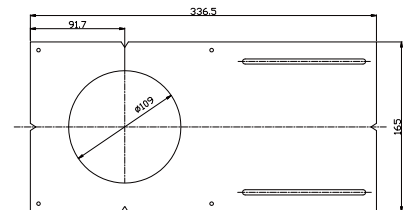

GP-4

- Utilizes notches for easy alignment of multiple plates
- -Material: Galvanized sheet
- Size : 336.5mmx165mmx0.8mm
- Cut Hole Saw: $\varnothing 109\text{mm}$