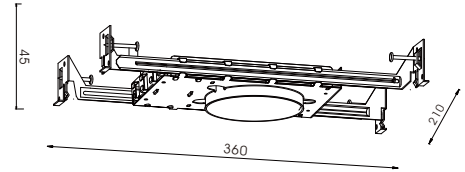

METAL PLATES

MP1-11-WL301B

- Utilizes notches for easy alignment of multiple plates
- Material: Galvanized sheet
- Size : 360mmx210mmx45mm
- Cut Hole Saw: $\varnothing 80$ mm

MP1-11-WL403

- Utilizes notches for easy alignment of multiple plates
- Material: Galvanized sheet
- Size : 360mmx210mmx45mm
- Cut Hole Saw: $\varnothing 105$ mm