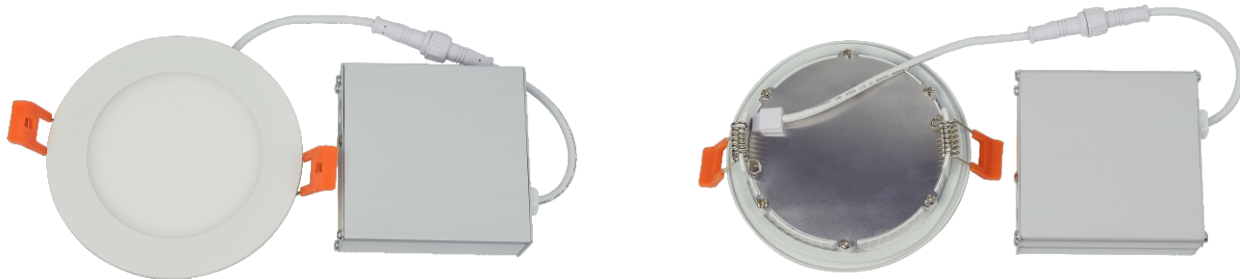

LED Slim Lights

Item No.	Lumens	Light Source	CCT	Input Voltage	Wattage	CRI	Beam Angle	Hole Cut	Dimmable	
LED-320 LED-320-3CCT LED-320-5CCT	420LM	SMD2835	warm white (2700-3000K)	AC 110-120V	6W	≥80	110°	Ø75mm	Yes	
LED-420 LED-420-3CCT LED-420-5CCT	630LM	SMD2835		AC 110-120V	9/12W	≥80	110°	Ø108mm	Yes	
LED-421 LED-421-3CCT LED-421-5CCT	630LM	SMD2835		AC 110-120V	9/12W	≥80	110°	Ø108mm	Yes	
LED-520 LED-520-3CCT LED-520-5CCT	900LM	SMD2835	commercial white (3500-4000K)	AC 110-120V	12W	≥80	110°	Ø135mm	Yes	
LED-620 LED-620-3CCT LED-620-5CCT	1125LM	SMD2835		AC 110-120V	15W	≥80	110°	Ø157mm	Yes	
LED-820 LED-820-3CCT LED-820-5CCT	1350LM	SMD2835	cool white (5000-6000K)	AC 110-120V	18W	≥80	110°	Ø187mm	Yes	
LED-1020 LED-1020-3CCT LED-1020-5CCT	1500LM	SMD2835		AC 110-120V	20W	≥80	110°	Ø225mm	Yes	
LED-1220 LED-1220-3CCT LED-1220-5CCT	1800LM	SMD2835		AC 110-120V	24W	≥80	110°	Ø282mm	Yes	
Certification ETL , cETL , Ja8 , Energy Star				Lamp body material: aluminum alloy				Colour: BK/SN/NW		

REMARKS:

3CCT stands for 3000K/4000K/5000K three color temperatures: 5CCT stands for 2700K/3000K/3500K/4000K/5000K five color temperatures: 3CCT's three color temperatures, conventional matching drive box pull switch color temperature. 3CCT's three color temperatures also An optional wall switch can be used to control the color temperature.