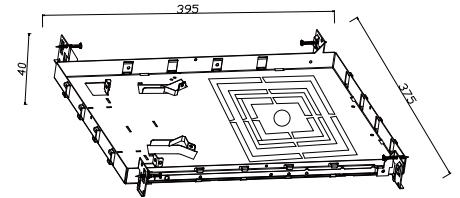

MP1- 11 - 520S - 620S - 820S

- Utilizes notches for easy alignment of multiple plates
- -Material: Galvanized sheet
- Size : 395mmx375mmx40mm
- Cut Hole Saw: 134x134mm / 156x156mm / 186x186mm