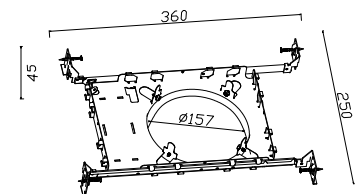

MP1-11-WL601

- Utilizes notches for easy alignment of multiple plates
- -Material: Galvanized sheet
- Size : 360mmx250mmx45mm
- Cut Hole Saw: $\varnothing 157$ mm