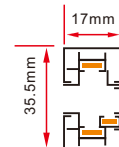

TR-M

M Type Connector
3wire

TR-R

Track 2ft/4ft/8ft
• 2 wire
• Aluminum + copper wire
• Colour: BK/NW

TR-R

Track 2ft/4ft/8ft
• 3 wire
• Aluminum + copper wire
• Colour: BK/NW

LED FLUSH MOUNT

LED-1201