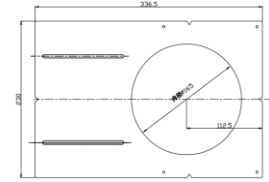

GP-6-A

- Utilizes notches for easy alignment of multiple plates
- Material: Galvanized sheet
- Size : 336.5mmx230mmx11mm
- Cut Hole Saw: $\varnothing 163\text{mm}$

PLATE - 3

- Utilizes notches for easy alignment of multiple plates
- Material: Galvanized sheet
- Size : 660mmx157mmx0.8mm
- Cut Hole Saw: $\varnothing 75\text{mm}$

PLATE - 4S

- Utilizes notches for easy alignment of multiple plates
- Material: Galvanized sheet
- Size : 660mmx157mmx0.8mm
- Cut Hole Saw: 110x110mm

PLATE - 4

- Utilizes notches for easy alignment of multiple plates
- Material: Galvanized sheet
- Size : 660mmx157mmx0.8mm
- Cut Hole Saw: $\varnothing 105\text{mm}$