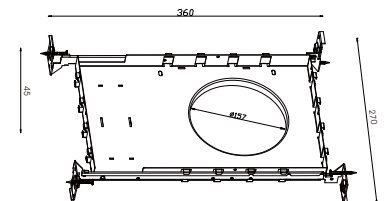

MP1-11-406-6A

- Utilizes notches for easy alignment of multiple plates
- -Material: Galvanized sheet
- Size : 360mmx270mmx45mm
- Cut Hole Saw: $\varnothing 157$ mm