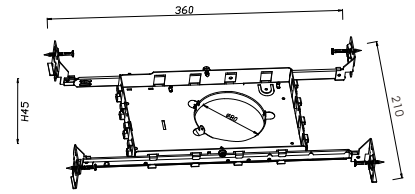

MP1-11-WL301

- Utilizes notches for easy alignment of multiple plates
- -Material: Galvanized sheet
- Size : 360mmx210mmx45mm
- Cut Hole Saw: $\varnothing 80$ mm