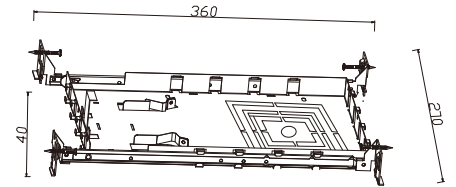

MP1- 11 - 320S - 420S - 620S

- Utilizes notches for easy alignment of multiple plates
- -Material: Galvanized sheet
- Size : 360mmx270mmx40mm
- Cut Hole Saw: 75x75mm / 110x110mm / 156x156mm