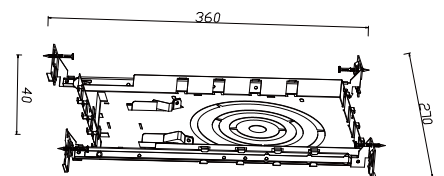

MP1 - 11 - 320 - 420 - 620

- Utilizes notches for easy alignment of multiple plates
- -Material: Galvanized sheet
- Size : 360mmx270mmx40mm
- Cut Hole Saw: $\varnothing 73$ mm / $\varnothing 106$ mm / $\varnothing 157$ mm