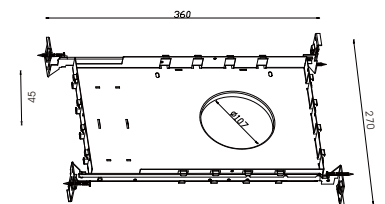

MP1-11-406-4A

- Utilizes notches for easy alignment of multiple plates
- -Material: Galvanized sheet
- Size : 360mmx270mmx45mm
- Cut Hole Saw: $\varnothing 107$ mm