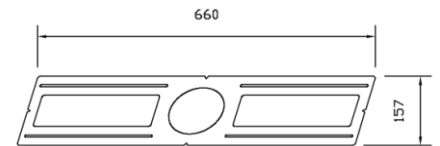

PLATE - 4S

- Utilizes notches for easy alignment of multiple plates
- Material: Galvanized sheet
- Size : 660mmx157mmx0.8mm
- Cut Hole Saw: 110x110mm

PLATE - 4

- Utilizes notches for easy alignment of multiple plates
- Material: Galvanized sheet
- Size : 660mmx157mmx0.8mm
- Cut Hole Saw: $\varnothing 105\text{mm}$