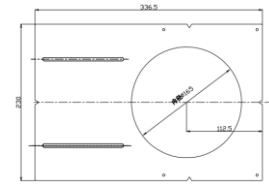

GP-6

- Utilizes notches for easy alignment of multiple plates
- -Material: Galvanized sheet
- Size : 336.5mmx230mmx0.8mm
- Cut Hole Saw: $\varnothing 165\text{mm}$