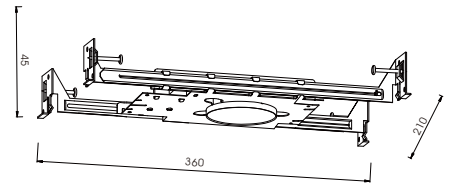

METAL PLATES

MP1-11-WL301B

- Utilizes notches for easy alignment of multiple plates
- Material: Galvanized sheet
- Size : 360mmx210mmx45mm
- Cut Hole Saw: $\varnothing 80$ mm

MP1-11-WL403

- Utilizes notches for easy alignment of multiple plates
- Material: Galvanized sheet
- Size : 360mmx210mmx45mm
- Cut Hole Saw: $\varnothing 105$ mm