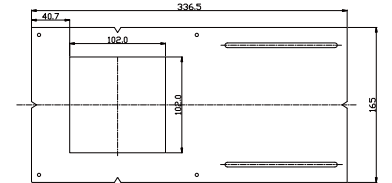

- Utilizes notches for easy alignment of multiple plates
- Material: Galvanized sheet
- Size : 395mmx375mmx40mm
- Cut Hole Saw: 134x134mm / 156x156mm / 186x186mm

GP-4S

- Utilizes notches for easy alignment of multiple plates
- Material: Galvanized sheet
- Size : 336.5mmx165mmx0.8mm
- Cut Hole Saw: 110x110mm