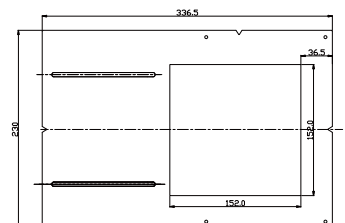

GP-6S

- Utilizes notches for easy alignment of multiple plates
- -Material: Galvanized sheet
- Size : 336.5mmx230mmx0.8mm
- Cut Hole Saw: 156x156mm