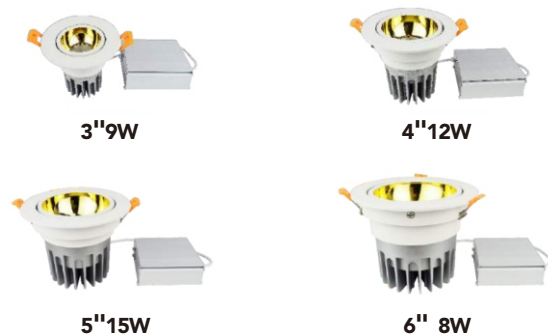

Item No.	Lumens	Light Source	CCT	Input Voltage	Wattage	CRI	Beam Angle	Hole Cut	Dimmable
LED-X3 LED-X3-3CCT LED-X3-5CCT	560LM	COB	warm white (2700-3000K)	AC 110-120V	9W	≥80	20°	Ø76mm	Yes
LED-X4 LED-X4-3CCT LED-X4-5CCT	900LM	COB	commercial white (3500-4000K)	AC 110-120V	12W	≥80	25°	Ø102mm	Yes
LED-X5 LED-X5-3CCT LED-X5-5CCT	1125LM	COB		AC 110-120V	15W	≥80	30°	Ø127mm	Yes
LED-X6 LED-X6-3CCT LED-X6-5CCT	1350LM	COB	cool white (5000-6000K)	AC 110-120V	18W	≥80	35°	Ø143mm	Yes
Certification	ETL , cETL , Energy Star			Lamp body material: Aluminum alloy			Colour: BK/NW		

REMARKS: 3CCT stands for 3000K/4000K/5000K three color temperatures: 5CCT stands for 2700K/3000K/3500K/4000K/5000K