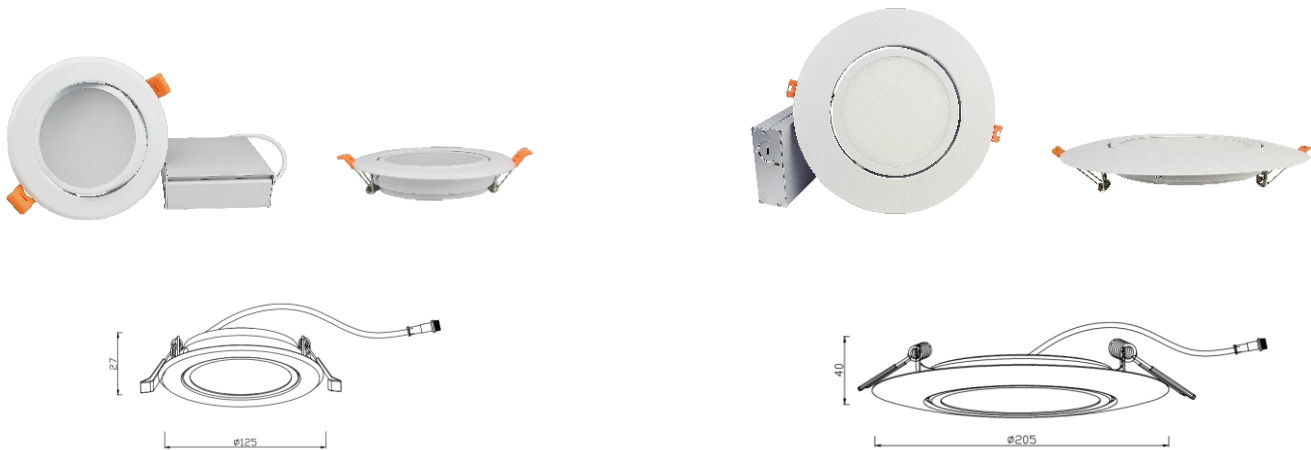

- Size: 300x25x7mm / 500x25x7mm / 1000x25x7mm
- CRI: > 80
- LightSource: SMD 2835
- Wattage(W) : 3W/6W/12W
- Lumens(LM) : 180LM / 360LM / 720LM
- LuminousEfficiency: 60lm/w
- Mounting method: surface mounting

- Size: 300x38x15mm / 500x38x15mm / 1000x38x15mm
- Material: Aluminum
- Light Source: SMD 2835
- Power Source Type: built-in
- Shade Material: Plastic
- Wattage(W): 3W/6W/12W
- Mounting method: 3W/6W/12W
- Mounting method: surface mounting

LED - 4702 / LED - 4702-3CCT / LED - 4702 -5CCT

- CRI: ≥80
- Light Source: COB
- Diameter: 125mm
- Thickness: 27mm
- Wattage(W): 9W
- Lumens(LM): 630LM
- Color Temperature(CCT): 3000K / 4000K / 5000K/3CCT/5CCT
- Luminous Efficiency: 70lm/w
- Input Voltage(V): AC110-120V
- Beam Angle: 46°
- Hole Cut: Ø106mm
- Working Lifetime(Hour): 50000
- Colour: BK/NW
- Lamp body material: Aluminum alloy

LED - 4701G / LED - 4701G-3CCT / LED - 4701G -5CCT

- CRI: ≥80
- Light Source: COB
- Diameter: 120mm
- Thickness: 42mm
- Wattage(W): 9W
- Lumens(LM): 630LM
- Color Temperature(CCT): 3000K / 4000K / 5000K/3CCT/5CCT
- Luminous Efficiency: 70lm/w
- Input Voltage(V): AC110-120V
- Beam Angle: 38°
- Hole Cut: Ø106mm
- Working Lifetime(Hour): 50000
- Colour: BK/NW
- Lamp body material: Aluminum alloy