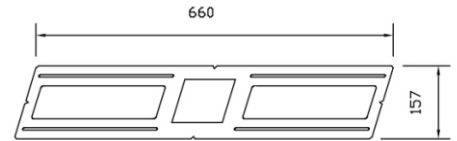

PLATE - 4S

- Utilizes notches for easy alignment of multiple plates
- Material: Galvanized sheet
- Size : 660mmx157mmx0.8mm
- Cut Hole Saw: 110x110mm

PLATE - 4

- Utilizes notches for easy alignment of multiple plates
- Material: Galvanized sheet
- Size : 660mmx157mmx0.8mm
- Cut Hole Saw: $\varnothing 105\text{mm}$