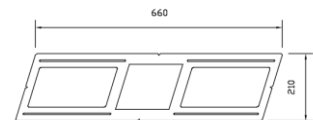

PLATE - 6S

- Utilizes notches for easy alignment of multiple plates
- Material: Galvanized sheet
- Size : 660mmx210mmx0.8mm
- Cut Hole Saw: 157mmx157mm

PLATE - 6

- Utilizes notches for easy alignment of multiple plates
- Material: Galvanized sheet
- Size : 660mmx210mmx0.8mm
- Cut Hole Saw: $\varnothing 159\text{mm}$