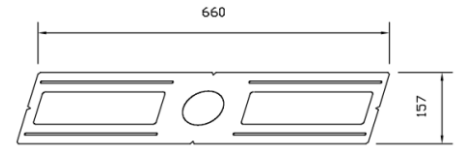

GP-6-A

- Utilizes notches for easy alignment of multiple plates
- Material: Galvanized sheet
- Size : 336.5mmx230mmx11mm
- Cut Hole Saw: $\varnothing 163\text{mm}$

PLATE - 3

- Utilizes notches for easy alignment of multiple plates
- Material: Galvanized sheet
- Size : 660mmx157mmx0.8mm
- Cut Hole Saw: $\varnothing 75\text{mm}$