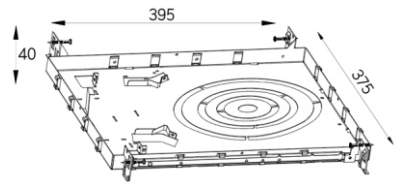

MP1 - 11 - 520 - 620 - 820

- Utilizes notches for easy alignment of multiple plates
- -Material: Galvanized sheet
- Size : 395mmx375mmx40mm
- Cut Hole Saw: $\varnothing 131\text{mm}$ / $\varnothing 158\text{mm}$ / $\varnothing 184\text{mm}$