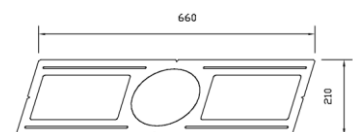

PLATE - 6S

- Utilizes notches for easy alignment of multiple plates
- Material: Galvanized sheet
- Size : 660mmx210mmx0.8mm
- Cut Hole Saw: 157mmx157mm

PLATE - 6

- Utilizes notches for easy alignment of multiple plates
- Material: Galvanized sheet
- Size : 660mmx210mmx0.8mm
- Cut Hole Saw: $\varnothing 159\text{mm}$