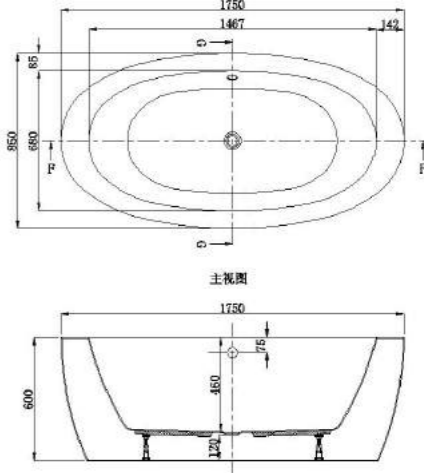

1712x760x440/580mm

Vancouver

STYLE: Free standing

SIZE: VAN-1570F.00 1550x700x450/580mm

RIO

STYLE: Free standing

SIZE: RIO-1711F.00 1750x1150x430/580mm

Page 117

Barrow

STYLE: Free standing

SIZE:	BAR-1680F.00	1600x800x470/600mm
	BAR-1780F.00	1700x800x470/600mm
	BAR-1880F.00	1800x800x470/600mm
	BAR-1889F.0F	1830x890x470/600mm

Page117

KABUSHA

STYLE: Free standing

SIZE:	KAB-1580F.00	1500x800x440/580mm
	KAB-1680F.00	1600x800x450/600mm
	KAB-1779F.00	1715x795x400/540mm
	KAB-1878F.0F	1800x783x400/540mm

Gillson

STYLE: Free standing

SIZE: GIL-17805F.00 1750x850x460/600mm

BATH

STYLE: Free standing

SIZE: BAT-1780F.00 1700x800x480/600mm
 BAT-1885F.00 1800x850x450/600mm

WIER

STYLE: Free standing

SIZE: IE-1889F.00 1800x890x450/775mm

ANNA

STYLE: Free standing

SIZE: ANN-1880F.00

1800x800x450/630mm

BAGHDAD

SIZE: BAG-1813 1800X1300X450mm

BAGHDAD