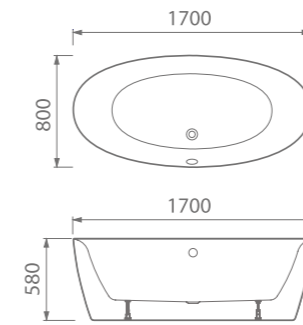

Martin

STYLE: Free standing

SIZE:	MAR-1480F.00	1400x800x445/580mm
	MAR-1570F.00	1500x700x440/580mm
	MAR-1580F.00	1500x800x445/580mm
	MAR-1680F.00	1600x800x445/580mm
	MAR-1780F.00	1690x800x445/560mm
	MAR-1885F.00	1800x850x430/560mm
	MAR-1990F.00	1900x900x430/560mm

Page111

KARP

STYLE: Free standing

SIZE: KAR-1785F.00

1700x850x450/580mm

Page112

DOHA

STYLE: Free standing

SIZE:

DOH-1780F.00
DOH-1889F.00

1700x800x430/580mm
1835x890x430/580mm

Page112

PAIN

STYLE: Free standing

SIZE:	PAI-1580F.00	1500x800x450/600mm
	PAI-1680F.00	1600x800x450/580mm
	PAI-1780F.00	1700x800x450/600mm

Page113

11.

BLANCA

STYLE: Free standing

SIZE:	BLA-1575F.00	1500x750x450/580mm
	BLA-1675F.00	1600x750x450/580mm
	BLA-1780F.00	1700x800x450/580mm

Page 114

12.

MANILA