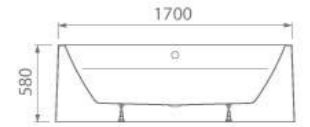

Φ 1600x450/580mm

Page 115

MALDIVE

STYLE: Free standing

SIZE:	MAL-1570F.00	1500x700x445/570mm
	MAL-1770F.00	1700x700x445/610mm

EPHESUS

STYLE: Free standing

SIZE: EPH-1580F.00	1500x800x450/580mm
EPH-1780F.00	1700x800x470/580mm

Page116

SERBIA

STYLE: Free standing

SIZE: SER-1782F.00

1700x820x450/580mm

RAYLEIGH

STYLE: Free standing

SIZE: RAY-1776F.00

1712x760x440/580mm

Vancouver

STYLE: Free standing

SIZE: VAN-1570F.00 1550x700x450/580mm

RIO

STYLE: Free standing

SIZE: RIO-1711F.00 1750x1150x430/580mm

Page 117

Barrow

STYLE: Free standing

SIZE:	BAR-1680F.00	1600x800x470/600mm
	BAR-1780F.00	1700x800x470/600mm
	BAR-1880F.00	1800x800x470/600mm
	BAR-1889F.0F	1830x890x470/600mm

Page117

KABUSHA

STYLE: Free standing

SIZE:	KAB-1580F.00	1500x800x440/580mm
	KAB-1680F.00	1600x800x450/600mm
	KAB-1779F.00	1715x795x400/540mm
	KAB-1878F.0F	1800x783x400/540mm