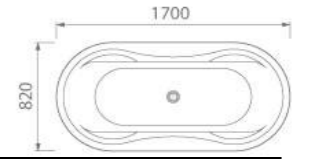

1700X850X580mm

ROME

STYLE: Free standing

SIZE:	ROM-1212F.00	Φ 1200x508x584mm
	ROM-1414F.00	Φ 1400x450x580mm

Page 115

BOURKE

STYLE: Free standing

SIZE: **BOU-1616F.00**

Φ 1600x450/580mm

Page 115

MALDIVE

STYLE: Free standing

SIZE:	MAL-1570F.00	1500x700x445/570mm
	MAL-1770F.00	1700x700x445/610mm

EPHESUS

STYLE: Free standing

SIZE: EPH-1580F.00	1500x800x450/580mm
EPH-1780F.00	1700x800x470/580mm

Page116

SERBIA

STYLE: Free standing

SIZE: SER-1782F.00

1700x820x450/580mm

RAYLEIGH

STYLE: Free standing

SIZE: RAY-1776F.00

Barrow

STYLE: Free standing

SIZE:	BAR-1680F.00	1600x800x470/600mm
	BAR-1780F.00	1700x800x470/600mm
	BAR-1880F.00	1800x800x470/600mm
	BAR-1889F.0F	1830x890x470/600mm

Page117

KABUSHA

STYLE: Free standing

SIZE:	KAB-1580F.00	1500x800x440/580mm
	KAB-1680F.00	1600x800x450/600mm
	KAB-1779F.00	1715x795x400/540mm
	KAB-1878F.0F	1800x783x400/540mm