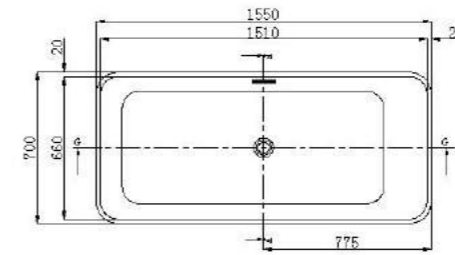

Page116

SERBIA

STYLE: Free standing

SIZE: SER-1782F.00

1700x820x450/580mm

RAYLEIGH

STYLE: Free standing

SIZE: RAY-1776F.00

1712x760x440/580mm

Vancouver

STYLE: Free standing

SIZE: VAN-1570F.00 1550x700x450/580mm

RIO

STYLE: Free standing

SIZE: RIO-1711F.00 1750x1150x430/580mm

Page 117

Barrow

STYLE: Free standing

SIZE:	BAR-1680F.00	1600x800x470/600mm
	BAR-1780F.00	1700x800x470/600mm
	BAR-1880F.00	1800x800x470/600mm
	BAR-1889F.0F	1830x890x470/600mm

Page117

KABUSHA

STYLE: Free standing

SIZE:	KAB-1580F.00	1500x800x440/580mm
	KAB-1680F.00	1600x800x450/600mm
	KAB-1779F.00	1715x795x400/540mm
	KAB-1878F.0F	1800x783x400/540mm

SIZE: IE-1889F.00 1800x890x450/775mm

ANNA

STYLE: Free standing

SIZE: ANN-1880F.00

1800x800x450/630mm

BAGHDAD

SIZE: BAG-1813 1800X1300X450mm

BAGHDAD