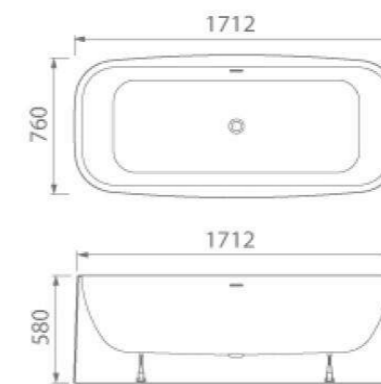

Φ 1600x450/580mm

Page 115

MALDIVE

STYLE: Free standing

SIZE:	MAL-1570F.00	1500x700x445/570mm
	MAL-1770F.00	1700x700x445/610mm

EPHESUS

STYLE: Free standing

SIZE: EPH-1580F.00	1500x800x450/580mm
EPH-1780F.00	1700x800x470/580mm

Page116

SERBIA

STYLE: Free standing

SIZE: SER-1782F.00

1700x820x450/580mm

RAYLEIGH

STYLE: Free standing

SIZE: RAY-1776F.00

1712x760x440/580mm

Vancouver

STYLE: Free standing

SIZE: VAN-1570F.00 1550x700x450/580mm

RIO

STYLE: Free standing

SIZE: RIO-1711F.00 1750x1150x430/580mm

Page 117

Barrow

STYLE: Free standing

SIZE:	BAR-1680F.00	1600x800x470/600mm
	BAR-1780F.00	1700x800x470/600mm
	BAR-1880F.00	1800x800x470/600mm
	BAR-1889F.0F	1830x890x470/600mm

Page117

KABUSHA

STYLE: Free standing

SIZE:	KAB-1580F.00	1500x800x440/580mm
	KAB-1680F.00	1600x800x450/600mm
	KAB-1779F.00	1715x795x400/540mm
	KAB-1878F.0F	1800x783x400/540mm