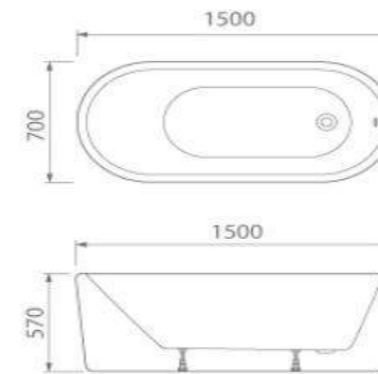

1700X850X580mm

ROME

STYLE: Free standing

SIZE:	ROM-1212F.00	Φ 1200x508x584mm
	ROM-1414F.00	Φ 1400x450x580mm

Page 115

BOURKE

STYLE: Free standing

SIZE: **BOU-1616F.00**

Φ 1600x450/580mm

Page 115

MALDIVE

STYLE: Free standing

SIZE:	MAL-1570F.00	1500x700x445/570mm
	MAL-1770F.00	1700x700x445/610mm

EPHESUS

STYLE: Free standing

SIZE: EPH-1580F.00	1500x800x450/580mm
EPH-1780F.00	1700x800x470/580mm

Page116

SERBIA

STYLE: Free standing

SIZE: SER-1782F.00

1700x820x450/580mm

RAYLEIGH

STYLE: Free standing

SIZE: RAY-1776F.00

1712x760x440/580mm

Vancouver

STYLE: Free standing

SIZE: VAN-1570F.00 1550x700x450/580mm

RIO

STYLE: Free standing

SIZE: RIO-1711F.00 1750x1150x430/580mm

Page 117