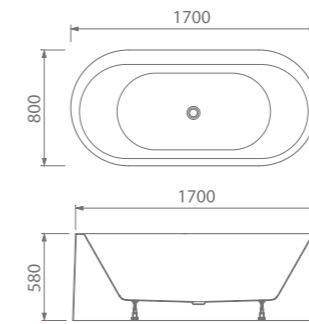

1700X850X580mm

ROME

STYLE: Free standing

SIZE:	ROM-1212F.00	Φ 1200x508x584mm
	ROM-1414F.00	Φ 1400x450x580mm

Page 115

BOURKE

STYLE: Free standing

SIZE: **BOU-1616F.00**

Φ 1600x450/580mm

Page 115

MALDIVE

STYLE: Free standing

SIZE:	MAL-1570F.00	1500x700x445/570mm
	MAL-1770F.00	1700x700x445/610mm

EPHESUS

STYLE: Free standing

SIZE: EPH-1580F.00	1500x800x450/580mm
EPH-1780F.00	1700x800x470/580mm

Page116

SERBIA

STYLE: Free standing

SIZE: SER-1782F.00

1700x820x450/580mm

RAYLEIGH

STYLE: Free standing

SIZE: RAY-1776F.00

1712x760x440/580mm

Vancouver

STYLE: Free standing

SIZE: VAN-1570F.00 1550x700x450/580mm

RIO

STYLE: Free standing

SIZE: RIO-1711F.00 1750x1150x430/580mm

Page 117