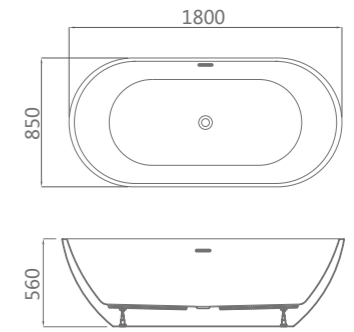

Martin

STYLE: Free standing

SIZE:	MAR-1480F.00	1400x800x445/580mm
	MAR-1570F.00	1500x700x440/580mm
	MAR-1580F.00	1500x800x445/580mm
	MAR-1680F.00	1600x800x445/580mm
	MAR-1780F.00	1690x800x445/560mm
	MAR-1885F.00	1800x850x430/560mm
	MAR-1990F.00	1900x900x430/560mm

Page111

KARP

STYLE: Free standing

SIZE: KAR-1785F.00

1700x850x450/580mm

Page112

DOHA

STYLE: Free standing

SIZE:

DOH-1780F.00
DOH-1889F.00

1700x800x430/580mm
1835x890x430/580mm

Page112

PAIN

STYLE: Free standing

SIZE:	PAI-1580F.00	1500x800x450/600mm
	PAI-1680F.00	1600x800x450/580mm
	PAI-1780F.00	1700x800x450/600mm

Barrow

STYLE: Free standing

SIZE:	BAR-1680F.00	1600x800x470/600mm
	BAR-1780F.00	1700x800x470/600mm
	BAR-1880F.00	1800x800x470/600mm
	BAR-1889F.0F	1830x890x470/600mm

Page117

KABUSHA

STYLE: Free standing

SIZE:	KAB-1580F.00	1500x800x440/580mm
	KAB-1680F.00	1600x800x450/600mm
	KAB-1779F.00	1715x795x400/540mm
	KAB-1878F.0F	1800x783x400/540mm