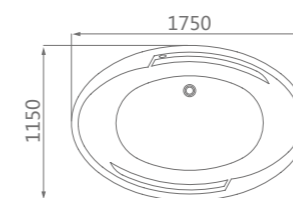

Page116

SERBIA

STYLE: Free standing

SIZE: SER-1782F.00

1700x820x450/580mm

RAYLEIGH

STYLE: Free standing

SIZE: RAY-1776F.00

1712x760x440/580mm

Vancouver

STYLE: Free standing

SIZE: VAN-1570F.00 1550x700x450/580mm

RIO

STYLE: Free standing

SIZE: RIO-1711F.00 1750x1150x430/580mm

Page 117

Barrow

STYLE: Free standing

SIZE:	BAR-1680F.00	1600x800x470/600mm
	BAR-1780F.00	1700x800x470/600mm
	BAR-1880F.00	1800x800x470/600mm
	BAR-1889F.0F	1830x890x470/600mm

Page117

KABUSHA

STYLE: Free standing

SIZE:	KAB-1580F.00	1500x800x440/580mm
	KAB-1680F.00	1600x800x450/600mm
	KAB-1779F.00	1715x795x400/540mm
	KAB-1878F.0F	1800x783x400/540mm

SIZE: IE-1889F.00 1800x890x450/775mm

ANNA

STYLE: Free standing

SIZE: ANN-1880F.00

1800x800x450/630mm

BAGHDAD

SIZE: BAG-1813 1800X1300X450mm

BAGHDAD