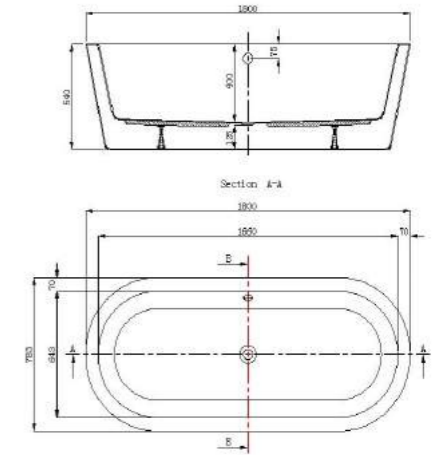

1712x760x440/580mm

Vancouver

STYLE: Free standing

SIZE: VAN-1570F.00 1550x700x450/580mm

RIO

STYLE: Free standing

SIZE: RIO-1711F.00 1750x1150x430/580mm

Page 117

Barrow

STYLE: Free standing

SIZE:	BAR-1680F.00	1600x800x470/600mm
	BAR-1780F.00	1700x800x470/600mm
	BAR-1880F.00	1800x800x470/600mm
	BAR-1889F.0F	1830x890x470/600mm

Page117

KABUSHA

STYLE: Free standing

SIZE:	KAB-1580F.00	1500x800x440/580mm
	KAB-1680F.00	1600x800x450/600mm
	KAB-1779F.00	1715x795x400/540mm
	KAB-1878F.0F	1800x783x400/540mm

Gillson

STYLE: Free standing

SIZE: GIL-17805F.00 1750x850x460/600mm

BATH

STYLE: Free standing

SIZE: BAT-1780F.00 1700x800x480/600mm
 BAT-1885F.00 1800x850x450/600mm

WIER

STYLE: Free standing

SIZE: IE-1889F.00 1800x890x450/775mm

ANNA

STYLE: Free standing

SIZE: ANN-1880F.00

1800x800x450/630mm

BAGHDAD

SIZE: BAG-1813 1800X1300X450mm

BAGHDAD