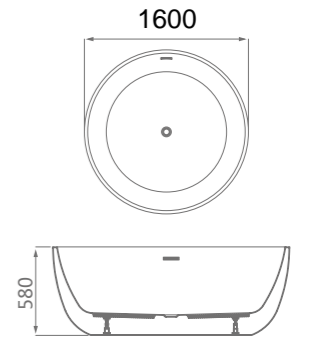

SIZE:

DOH-1780F.00
DOH-1889F.00

1700x800x430/580mm
1835x890x430/580mm

Page112

PAIN

STYLE: Free standing

SIZE:	PAI-1580F.00	1500x800x450/600mm
	PAI-1680F.00	1600x800x450/580mm
	PAI-1780F.00	1700x800x450/600mm

Page113

11.

BLANCA

STYLE: Free standing

SIZE:	BLA-1575F.00	1500x750x450/580mm
	BLA-1675F.00	1600x750x450/580mm
	BLA-1780F.00	1700x800x450/580mm

Page 114

12.

MANILA

1700X850X580mm

ROME

STYLE: Free standing

SIZE:	ROM-1212F.00	Φ 1200x508x584mm
	ROM-1414F.00	Φ 1400x450x580mm

Page 115

BOURKE

STYLE: Free standing

SIZE: **BOU-1616F.00**

Φ 1600x450/580mm

Page 115

MALDIVE

STYLE: Free standing

SIZE:	MAL-1570F.00	1500x700x445/570mm
	MAL-1770F.00	1700x700x445/610mm

EPHESUS

STYLE: Free standing

SIZE: EPH-1580F.00	1500x800x450/580mm
EPH-1780F.00	1700x800x470/580mm