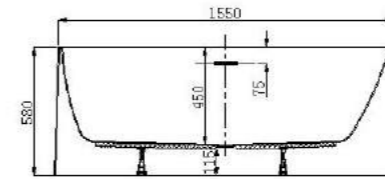

Page116

SERBIA

STYLE: Free standing

SIZE: SER-1782F.00

1700x820x450/580mm

RAYLEIGH

STYLE: Free standing

SIZE: RAY-1776F.00

1712x760x440/580mm

Vancouver

STYLE: Free standing

SIZE: VAN-1570F.00 1550x700x450/580mm

RIO

STYLE: Free standing

SIZE: RIO-1711F.00 1750x1150x430/580mm

Page 117

Barrow

STYLE: Free standing

SIZE:	BAR-1680F.00	1600x800x470/600mm
	BAR-1780F.00	1700x800x470/600mm
	BAR-1880F.00	1800x800x470/600mm
	BAR-1889F.0F	1830x890x470/600mm

Page117

KABUSHA

STYLE: Free standing

SIZE:	KAB-1580F.00	1500x800x440/580mm
	KAB-1680F.00	1600x800x450/600mm
	KAB-1779F.00	1715x795x400/540mm
	KAB-1878F.0F	1800x783x400/540mm