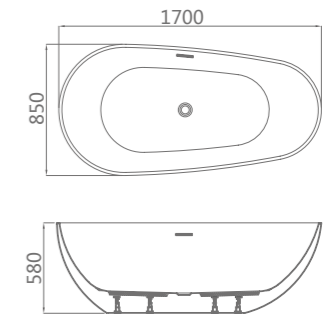

Martin

STYLE: Free standing

SIZE:	MAR-1480F.00	1400x800x445/580mm
	MAR-1570F.00	1500x700x440/580mm
	MAR-1580F.00	1500x800x445/580mm
	MAR-1680F.00	1600x800x445/580mm
	MAR-1780F.00	1690x800x445/560mm
	MAR-1885F.00	1800x850x430/560mm
	MAR-1990F.00	1900x900x430/560mm

Page111

KARP

STYLE: Free standing

SIZE: KAR-1785F.00

1700x850x450/580mm

Page112

DOHA

STYLE: Free standing

SIZE:

DOH-1780F.00
DOH-1889F.00

1700x800x430/580mm
1835x890x430/580mm

Page112

PAIN

STYLE: Free standing

SIZE:	PAI-1580F.00	1500x800x450/600mm
	PAI-1680F.00	1600x800x450/580mm
	PAI-1780F.00	1700x800x450/600mm

Page113

11.

BLANCA

STYLE: Free standing

SIZE:	BLA-1575F.00	1500x750x450/580mm
	BLA-1675F.00	1600x750x450/580mm
	BLA-1780F.00	1700x800x450/580mm

Page 114

12.

MANILA