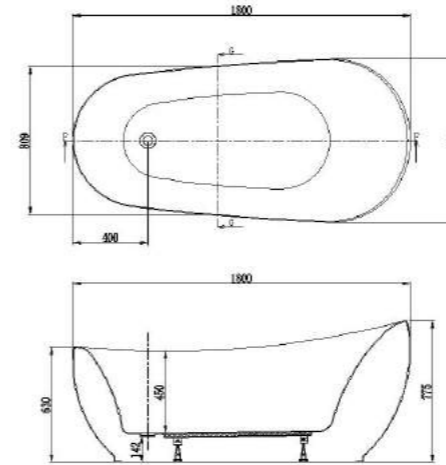

1712x760x440/580mm

Vancouver

STYLE: Free standing

SIZE: VAN-1570F.00 1550x700x450/580mm

RIO

STYLE: Free standing

SIZE: RIO-1711F.00 1750x1150x430/580mm

Page 117

Barrow

STYLE: Free standing

SIZE:	BAR-1680F.00	1600x800x470/600mm
	BAR-1780F.00	1700x800x470/600mm
	BAR-1880F.00	1800x800x470/600mm
	BAR-1889F.0F	1830x890x470/600mm

Page117

KABUSHA

STYLE: Free standing

SIZE:	KAB-1580F.00	1500x800x440/580mm
	KAB-1680F.00	1600x800x450/600mm
	KAB-1779F.00	1715x795x400/540mm
	KAB-1878F.0F	1800x783x400/540mm

Gillson

STYLE: Free standing

SIZE: GIL-17805F.00 1750x850x460/600mm

BATH

STYLE: Free standing

SIZE: BAT-1780F.00 1700x800x480/600mm
 BAT-1885F.00 1800x850x450/600mm

WIER

STYLE: Free standing

SIZE: IE-1889F.00 1800x890x450/775mm

ANNA

STYLE: Free standing

SIZE: ANN-1880F.00

1800x800x450/630mm

BAGHDAD

SIZE: BAG-1813 1800X1300X450mm

BAGHDAD