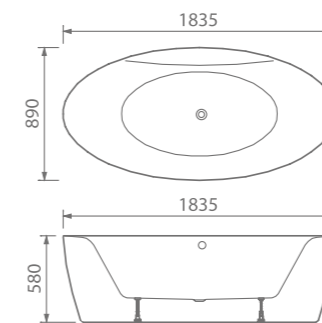

Martin

STYLE: Free standing

SIZE:	MAR-1480F.00	1400x800x445/580mm
	MAR-1570F.00	1500x700x440/580mm
	MAR-1580F.00	1500x800x445/580mm
	MAR-1680F.00	1600x800x445/580mm
	MAR-1780F.00	1690x800x445/560mm
	MAR-1885F.00	1800x850x430/560mm
	MAR-1990F.00	1900x900x430/560mm

Page111

KARP

STYLE: Free standing

SIZE: KAR-1785F.00

1700x850x450/580mm

Page112

DOHA

STYLE: Free standing

SIZE:

DOH-1780F.00
DOH-1889F.00

1700x800x430/580mm
1835x890x430/580mm

Page112

PAIN

STYLE: Free standing

SIZE:	PAI-1580F.00	1500x800x450/600mm
	PAI-1680F.00	1600x800x450/580mm
	PAI-1780F.00	1700x800x450/600mm

Page113

11.

BLANCA

STYLE: Free standing

SIZE:	BLA-1575F.00	1500x750x450/580mm
	BLA-1675F.00	1600x750x450/580mm
	BLA-1780F.00	1700x800x450/580mm

Page 114

12.

MANILA