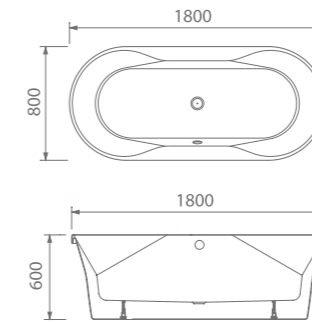

Page116

SERBIA

STYLE: Free standing

SIZE: SER-1782F.00

1700x820x450/580mm

RAYLEIGH

STYLE: Free standing

SIZE: RAY-1776F.00

1712x760x440/580mm

Vancouver

STYLE: Free standing

SIZE: VAN-1570F.00 1550x700x450/580mm

RIO

STYLE: Free standing

SIZE: RIO-1711F.00 1750x1150x430/580mm

Page 117

Barrow

STYLE: Free standing

SIZE:	BAR-1680F.00	1600x800x470/600mm
	BAR-1780F.00	1700x800x470/600mm
	BAR-1880F.00	1800x800x470/600mm
	BAR-1889F.0F	1830x890x470/600mm

Page117

KABUSHA

STYLE: Free standing

SIZE:	KAB-1580F.00	1500x800x440/580mm
	KAB-1680F.00	1600x800x450/600mm
	KAB-1779F.00	1715x795x400/540mm
	KAB-1878F.0F	1800x783x400/540mm

SIZE: IE-1889F.00 1800x890x450/775mm

ANNA

STYLE: Free standing

SIZE: ANN-1880F.00

1800x800x450/630mm

BAGHDAD

SIZE: BAG-1813 1800X1300X450mm

BAGHDAD