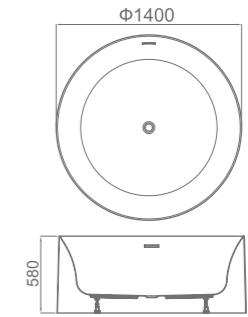

SIZE:

DOH-1780F.00
DOH-1889F.00

1700x800x430/580mm
1835x890x430/580mm

Page112

PAIN

STYLE: Free standing

SIZE:	PAI-1580F.00	1500x800x450/600mm
	PAI-1680F.00	1600x800x450/580mm
	PAI-1780F.00	1700x800x450/600mm

Page113

11.

BLANCA

STYLE: Free standing

SIZE:	BLA-1575F.00	1500x750x450/580mm
	BLA-1675F.00	1600x750x450/580mm
	BLA-1780F.00	1700x800x450/580mm

Page 114

12.

MANILA

1700X850X580mm

ROME

STYLE: Free standing

SIZE:	ROM-1212F.00	Φ 1200x508x584mm
	ROM-1414F.00	Φ 1400x450x580mm

Page 115

BOURKE

STYLE: Free standing

SIZE: **BOU-1616F.00**

SIZE: IE-1889F.00 1800x890x450/775mm

ANNA

STYLE: Free standing

SIZE: ANN-1880F.00

1800x800x450/630mm

BAGHDAD

SIZE: BAG-1813 1800X1300X450mm

BAGHDAD