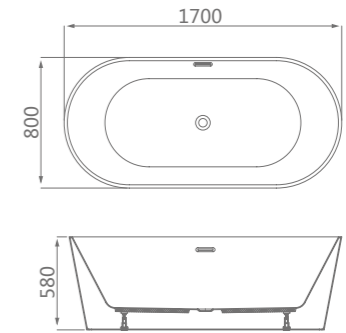

SIZE:

DOH-1780F.00
DOH-1889F.00

1700x800x430/580mm
1835x890x430/580mm

Page112

PAIN

STYLE: Free standing

SIZE:	PAI-1580F.00	1500x800x450/600mm
	PAI-1680F.00	1600x800x450/580mm
	PAI-1780F.00	1700x800x450/600mm

Page113

11.

BLANCA

STYLE: Free standing

SIZE:	BLA-1575F.00	1500x750x450/580mm
	BLA-1675F.00	1600x750x450/580mm
	BLA-1780F.00	1700x800x450/580mm

Page 114

12.

MANILA

1700X850X580mm

ROME

STYLE: Free standing

SIZE:	ROM-1212F.00	Φ 1200x508x584mm
	ROM-1414F.00	Φ 1400x450x580mm

Page 115

BOURKE

STYLE: Free standing

SIZE: **BOU-1616F.00**

Φ 1600x450/580mm

Page 115

MALDIVE

STYLE: Free standing

SIZE:	MAL-1570F.00	1500x700x445/570mm
	MAL-1770F.00	1700x700x445/610mm

EPHESUS

STYLE: Free standing

SIZE: EPH-1580F.00	1500x800x450/580mm
EPH-1780F.00	1700x800x470/580mm