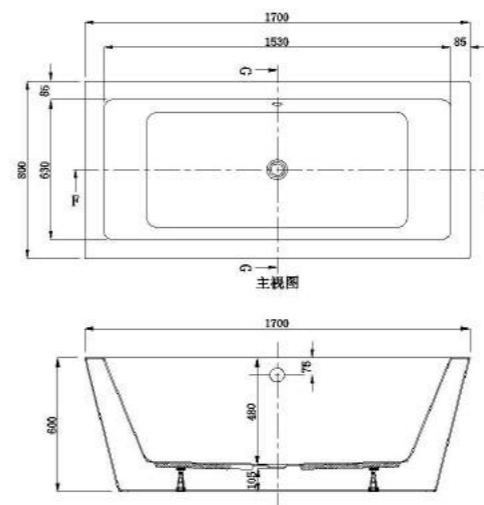

1712x760x440/580mm

Vancouver

STYLE: Free standing

SIZE: VAN-1570F.00 1550x700x450/580mm

RIO

STYLE: Free standing

SIZE: RIO-1711F.00 1750x1150x430/580mm

Page 117

Barrow

STYLE: Free standing

SIZE:	BAR-1680F.00	1600x800x470/600mm
	BAR-1780F.00	1700x800x470/600mm
	BAR-1880F.00	1800x800x470/600mm
	BAR-1889F.0F	1830x890x470/600mm

Page117

KABUSHA

STYLE: Free standing

SIZE:	KAB-1580F.00	1500x800x440/580mm
	KAB-1680F.00	1600x800x450/600mm
	KAB-1779F.00	1715x795x400/540mm
	KAB-1878F.0F	1800x783x400/540mm

Gillson

STYLE: Free standing

SIZE: GIL-17805F.00 1750x850x460/600mm

BATH

STYLE: Free standing

SIZE: BAT-1780F.00 1700x800x480/600mm
 BAT-1885F.00 1800x850x450/600mm

WIER

STYLE: Free standing

SIZE: IE-1889F.00 1800x890x450/775mm

ANNA

STYLE: Free standing

SIZE: ANN-1880F.00

1800x800x450/630mm

BAGHDAD

SIZE: BAG-1813 1800X1300X450mm

BAGHDAD