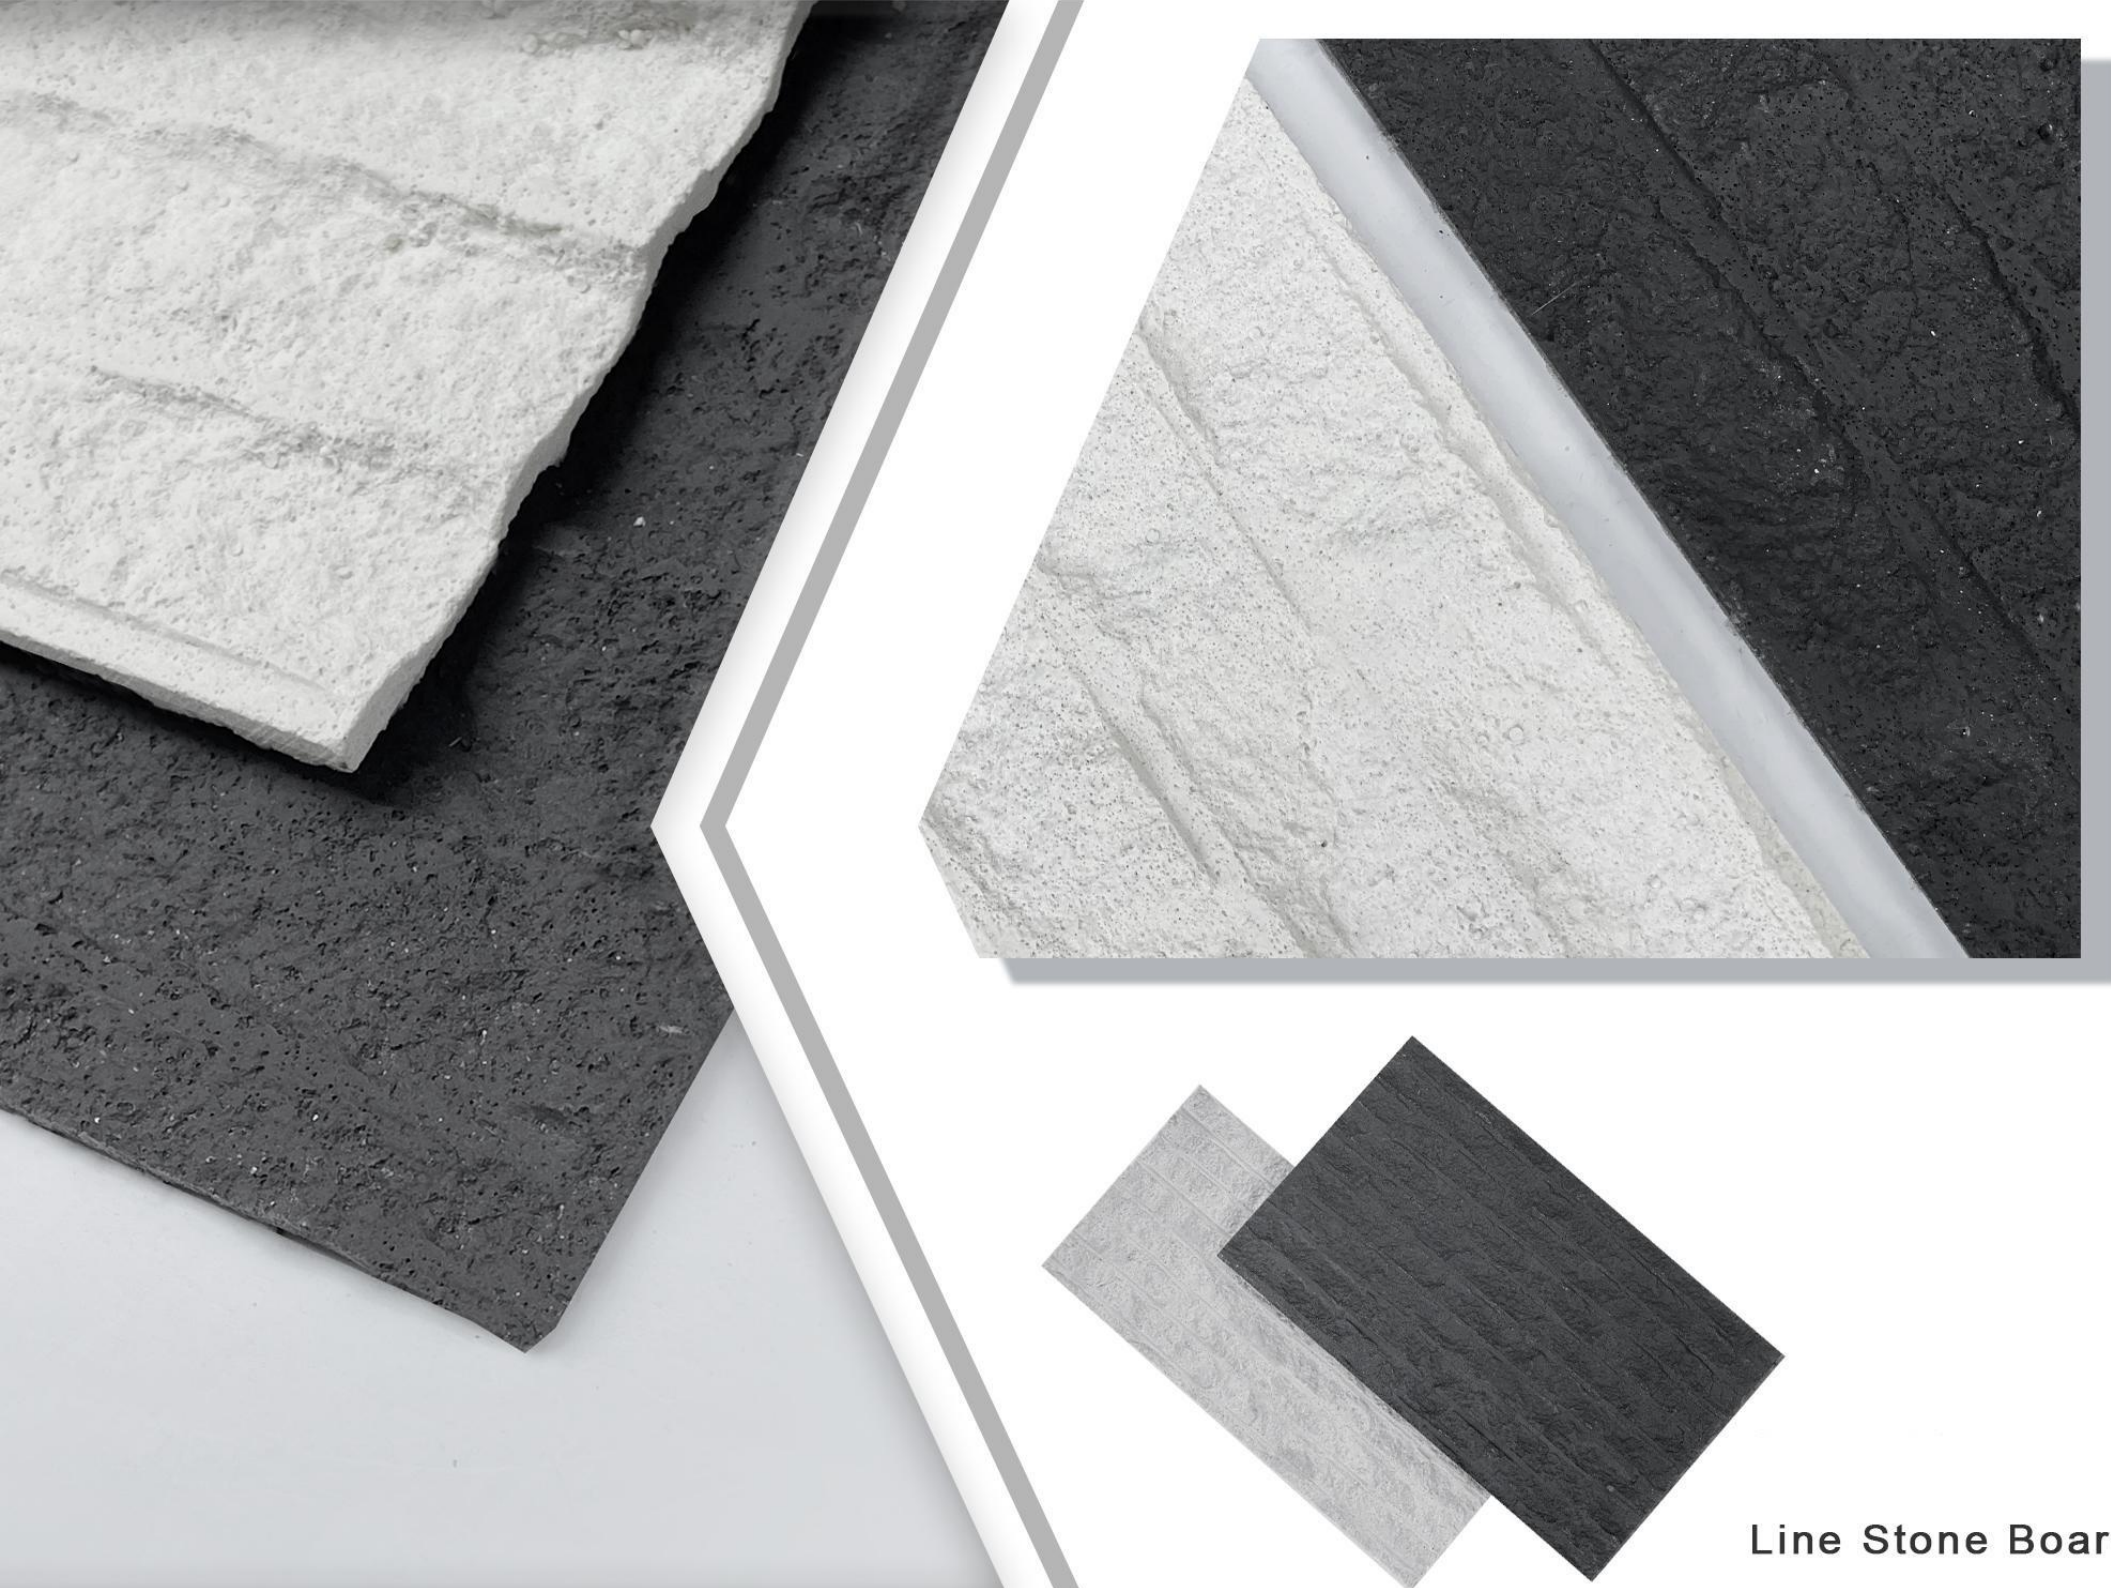

Line Stone Board(Dark Grey)
Size | 600*2400(mm)
Thickness | 4-8(mm)

Fine Line Stone Board(White)
Size | 2800*600(mm)
Thickness | 4-6(mm)

Line Stone Board