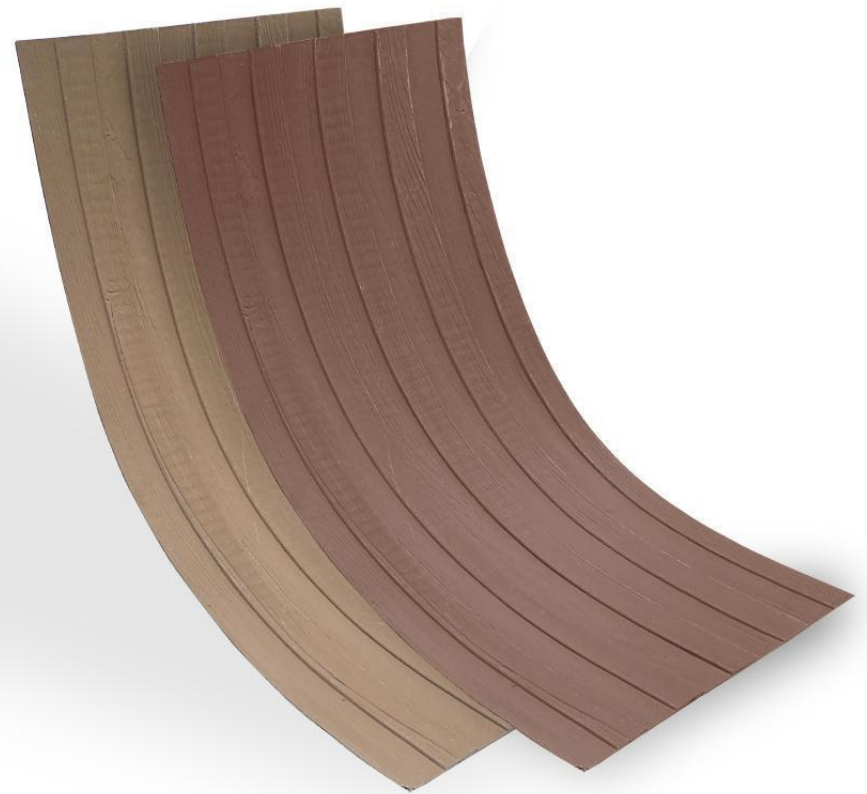

**Size | 1200*600(mm)
1200*3000(mm)**

Thickness | 4-8(mm)

Wood Fence(Red/Yellow)

Size | 300*2900(mm)

Thickness | 2-3(mm)

(Flexible)

(Thin and Light Weight)

(Fine Texture)