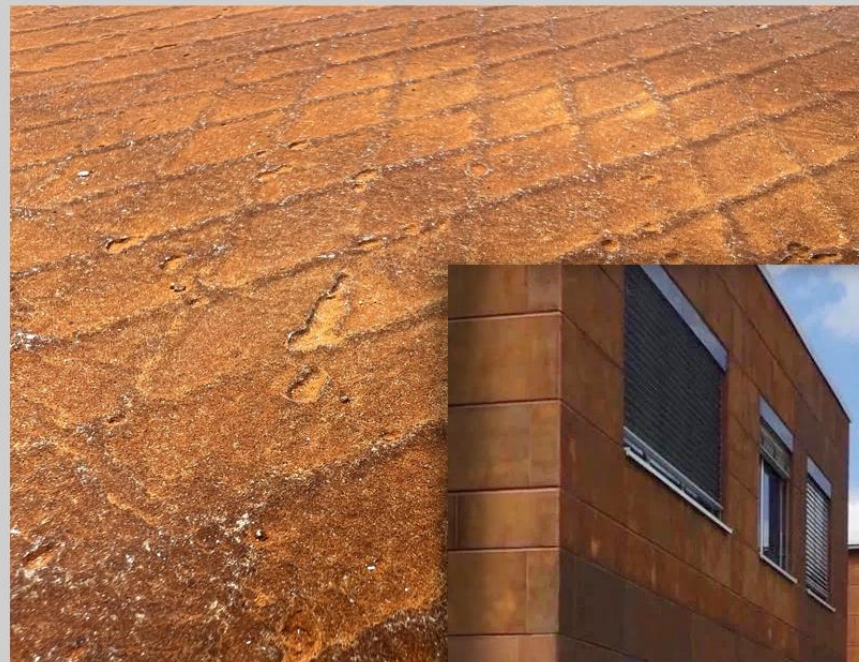

Rust Board Medium Plaid