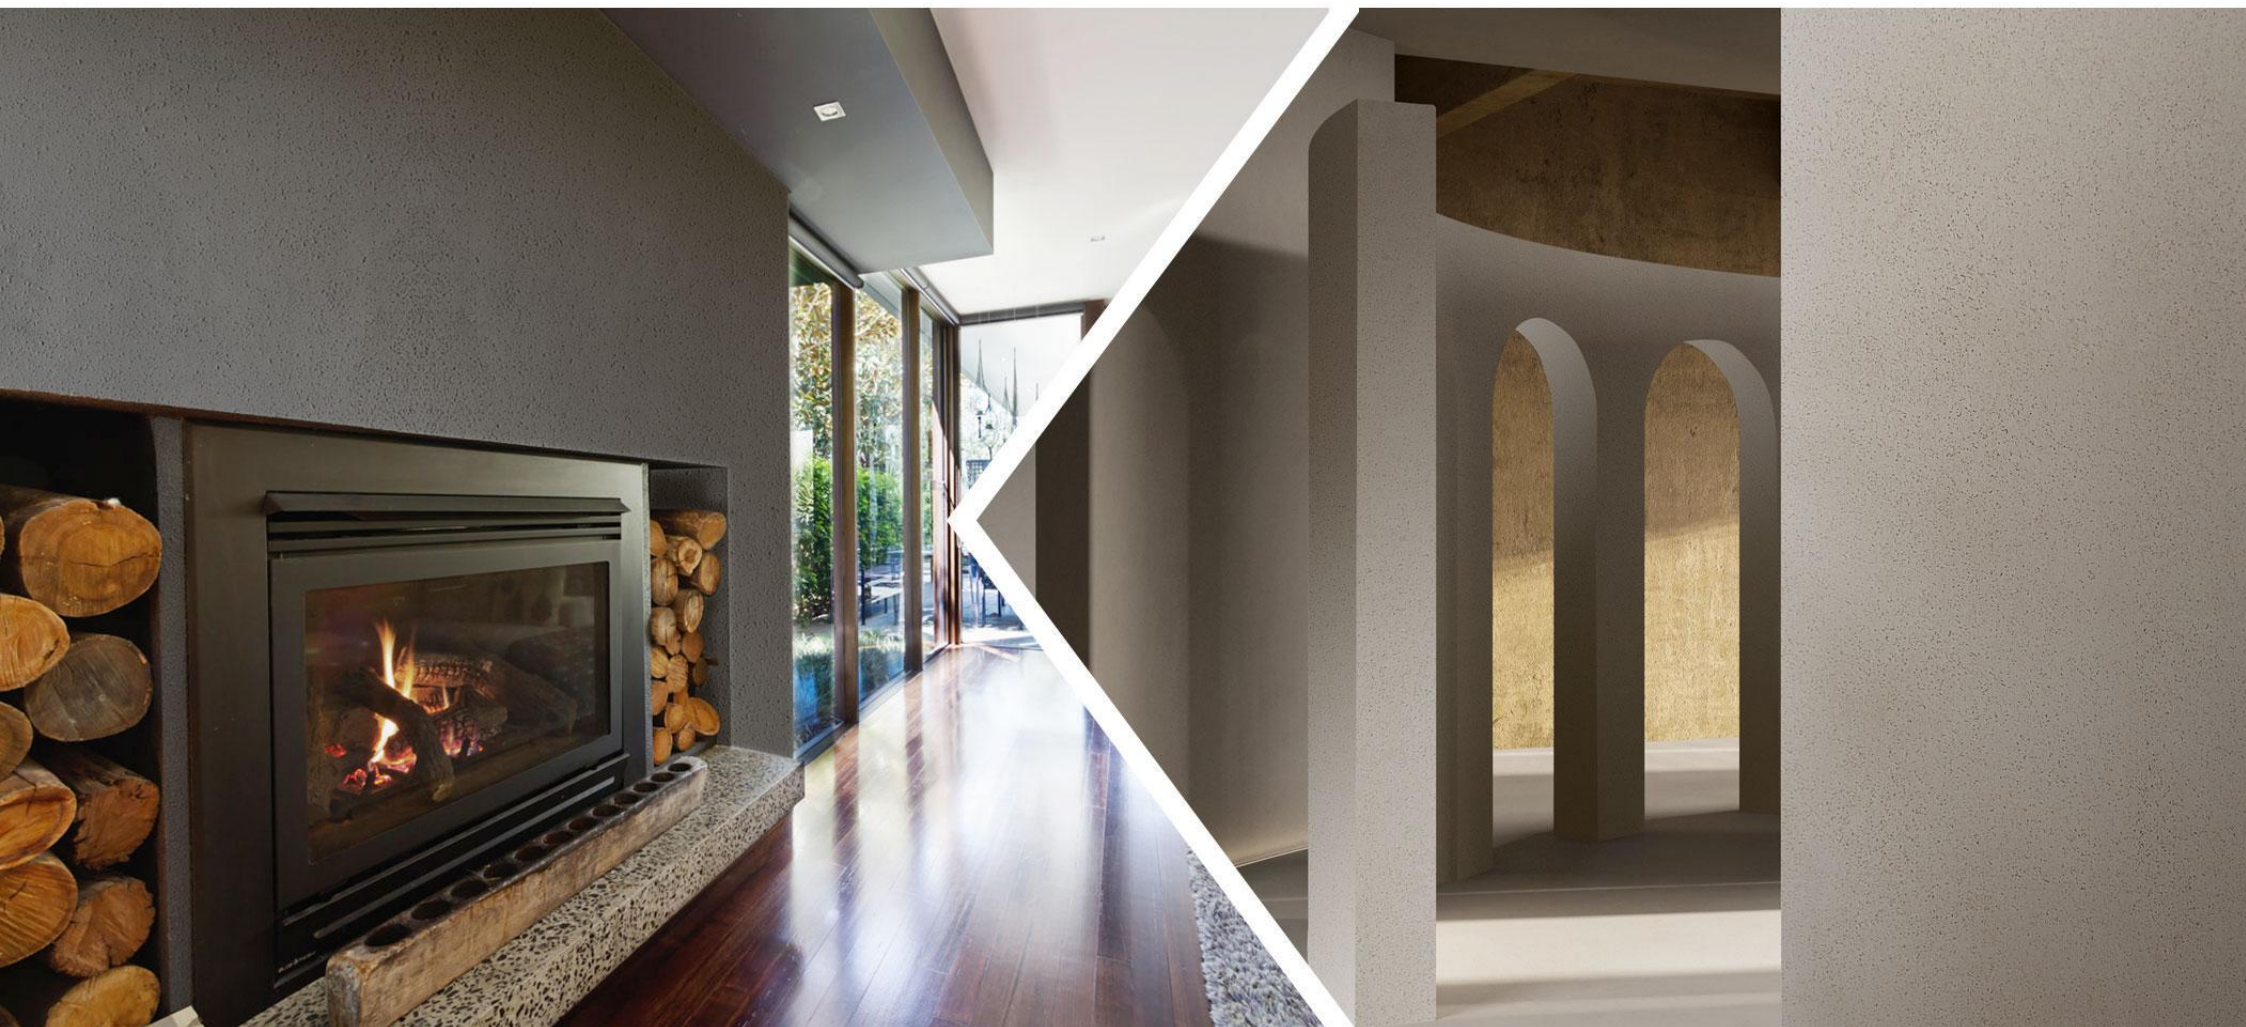

Travertino(Dark Grey/White)
Size | 580*2380(mm)
Thickness | 4-6(mm)