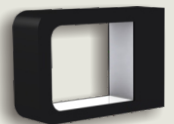

Galvanized steel post holder 7 x 7 x 600 cm
 EA0310 powder coated black

Decoration bars

Decoration bars 2 x 2 x 183 cm
 smoked black EA0599
 warm silver EA0602

ROYAL PARK

www.newtimberasia.com

Doors

Aluminum door with hinge, lock and stopper 90 x 180 cm
 EA1590 smoked black
 EA1591 warm silver

UNO

DUO

OO

LED Lights aluminum smoked black
 UNO top pole light EA1810
 DUO up-down 2 way light EA1811
 OO indirect side light EA1812

loadability post
 20 ft = 1560 pieces

loadability fences
 40 ft = 480 fences