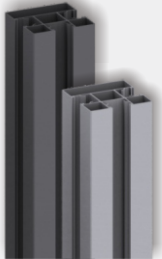

up/down or sideways

	LED UNO
Body Material	Aluminum
Diffuser	PC
Power	4W
Lumen	350lm
Voltage	AC220-240V

post top light

Post

Aluminum post 2 slots 7 x 7 cm
 EA0053 smoked black 200 cm
 EA0054 warm silver 200 cm
 EA0033 smoked black 240 cm
 EA0034 warm silver 240 cm

Aluminum post 3 slots 7 x 7 cm
 EA0353 smoked black 200 cm
 EA0354 warm silver 200 cm
 EA0333 smoked black 240 cm
 EA0334 warm silver 240 cm

WPC fence boards
 1.8 x 25 x 183 cm
 light grey EA0818
 antracite EA0819
 mixed brown EA0820
 nut brown EA0823
 mixed cream EA0821