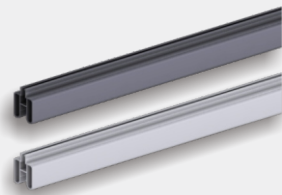

Aluminum installation set
 2 x 10.5 x 180 cm
 smoked black EA1557
 warm silver EA1558

Post Accessories

PE post cap 7 x 7 x 0.8 cm
 EA0240 smoked black
 EA0241 warm silver

Aluminum post side cover 0.3 x 2 x 200 cm
 EA0148 smoked black
 EA0149 warm silver

Acrylic panels

Acrylic panel aluminum 25 x 180 cm
 smoked black transparent EA1841
 warm silver transparent EA1843
 smoked black frosted EA1840
 warm silver frosted EA1842

Anchors

Anchor tube "ground installation" 2.5 x 2.5 x 145 cm
 EA0311 powder coated black

Galvanized steel post holder 7 x 7 x 600 cm
 EA0310 powder coated black

Decoration bars

Decoration bars 2 x 2 x 183 cm
 smoked black EA0599
 warm silver EA0602

ROYAL PARK

www.newtimberasia.com

Doors

Aluminum door with hinge, lock and stopper 90 x 180 cm
 EA1590 smoked black
 EA1591 warm silver