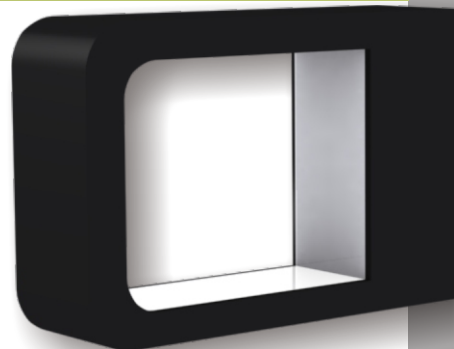

indirect side light