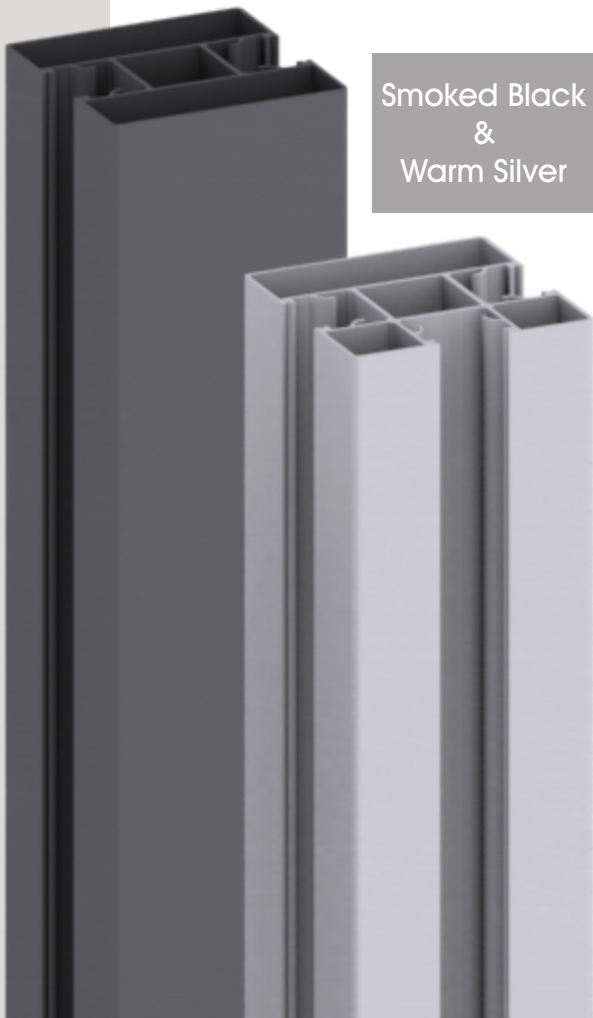

Specification WPC:

Dimension 18x250 MM
 Weight 1.40 g/cm³
 Heat Resistance till 99 C
 Water Absorption < 1%

Aluminum:

Powder Coated
 Alloy 6063-T5

Aluminum Door

Decoration Bars

Transparent Acrylic Panel

Double Frosted Acrylic Panel

ROYAL PARK GARDEN FENCES

Smoked Black & Warm Silver

Smoked Black Transparent and Frosted Acrylic Panel

Warm Silver Transparent and Frosted Acrylic Panel

Smoked Black & Warm Silver Aluminum decoration bar

Integrated LED lights for different positions and lighting or on the top of the post, specially designed for elements garden fence system.