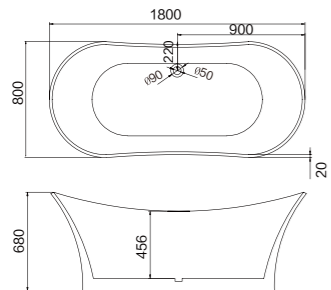

**Orluti**

FASHION sanitary  
**WARE**

*Leading The World*

Modern  
minimalist  
design

FY1201

1500x750x600mm  
1600x800x600mm  
1700x800x600mm

Modern  
minimalist  
design

FY1102

1800x800x680mm

## FY2015

- 1300x700x600mm
- 1500x700x600mm
- 1500x800x600mm
- 1600x800x600mm
- 1700x800x600mm

## FY2016

- 1500x800x600mm
- 1600x800x600mm
- 1700x800x600mm