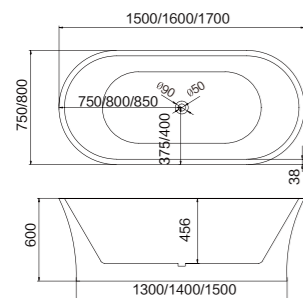

**Orluti**

FASHION sanitary  
**WARE**

*Leading The World*

Modern  
minimalist  
design

FY1201

1500x750x600mm  
1600x800x600mm  
1700x800x600mm

Modern  
minimalist  
design

FY1102

1800x800x680mm

## FY2015

- 1300x700x600mm
- 1500x700x600mm
- 1500x800x600mm
- 1600x800x600mm
- 1700x800x600mm

## FY2016

- 1500x800x600mm
- 1600x800x600mm
- 1700x800x600mm