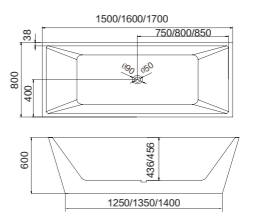

**Orluti**

FASHION sanitary  
**WARE**

*Leading The World*

Modern  
minimalist  
design

FY1201

1500x750x600mm  
1600x800x600mm  
1700x800x600mm

Modern  
minimalist  
design

FY1102

1800x800x680mm

## FY2015

- 1300x700x600mm
- 1500x700x600mm
- 1500x800x600mm
- 1600x800x600mm
- 1700x800x600mm

## FY2016

- 1500x800x600mm
- 1600x800x600mm
- 1700x800x600mm