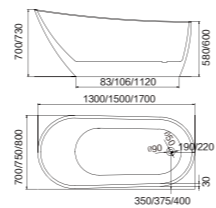

**Orluti**

FASHION sanitary  
**WARE**

*Leading The World*

Modern  
minimalist  
design

FY1201

1500x750x600mm  
1600x800x600mm  
1700x800x600mm

Modern  
minimalist  
design

FY1102

## FY2015

- 1300x700x600mm
- 1500x700x600mm
- 1500x800x600mm
- 1600x800x600mm
- 1700x800x600mm

## FY2016

- 1500x800x600mm
- 1600x800x600mm
- 1700x800x600mm

## FY1202

1300x700x700mm  
1500x750x700mm  
1700x800x730mm