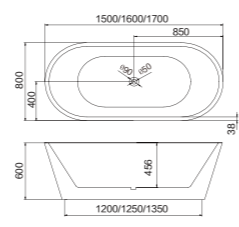

**Orluti**

FASHION sanitary  
**WARE**

*Leading The World*

Modern  
minimalist  
design

FY1201

1500x750x600mm  
1600x800x600mm  
1700x800x600mm

Modern  
minimalist  
design

FY1102

1800x800x680mm

## FY2015

- 1300x700x600mm
- 1500x700x600mm
- 1500x800x600mm
- 1600x800x600mm
- 1700x800x600mm

## FY2016

- 1500x800x600mm
- 1600x800x600mm
- 1700x800x600mm