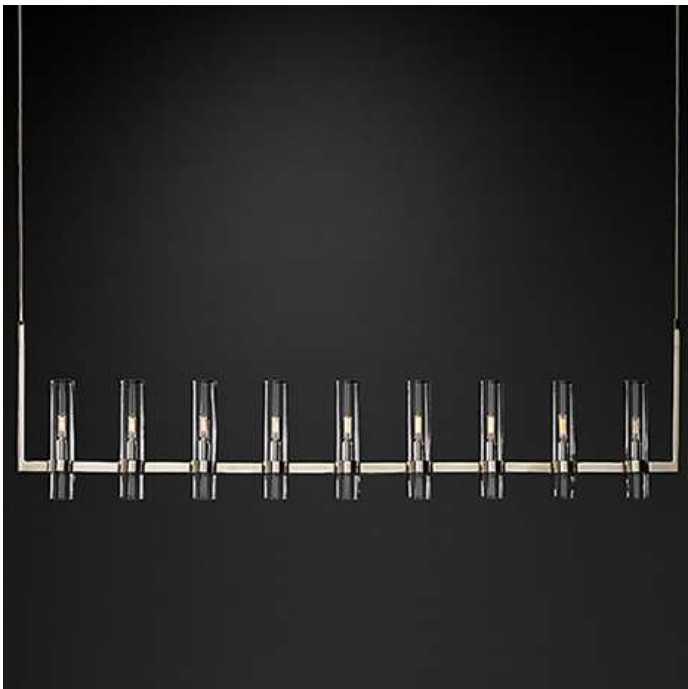

CRN2122-9

179cm W x 11.43cm L x 45.72cm H

70.5" W x 4.5" L x 18" H

9 lights