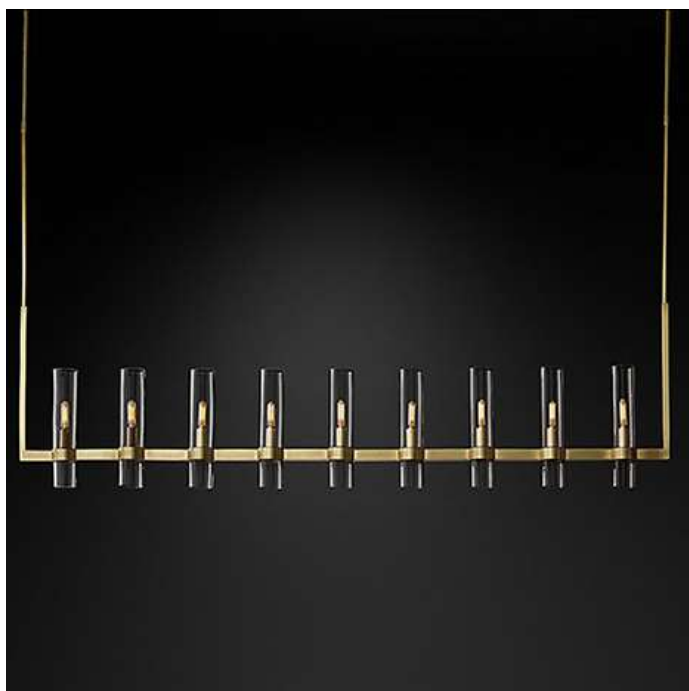

CRN2118-9

179cm W x 11.43cm L x 45.7cm H

70.5" W x 4.5" L x 18" H

9 lights