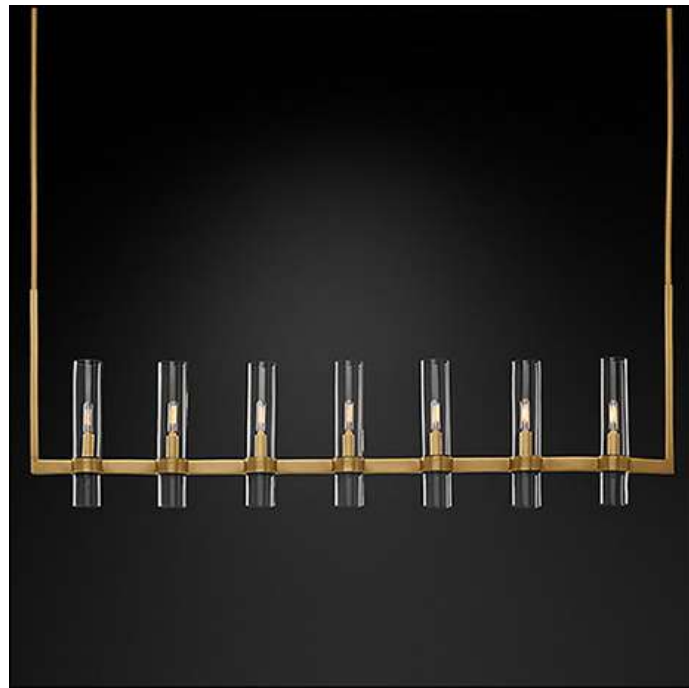

12 lights

MODERN CHANDELIER 2

CRN2116-20

122cm W x 122cm L x 30.5cm H

48" W x 48" L x 12" H

20 lights

CRN2117-7

148.6cm W x 11.43cm L x 45.7cm H