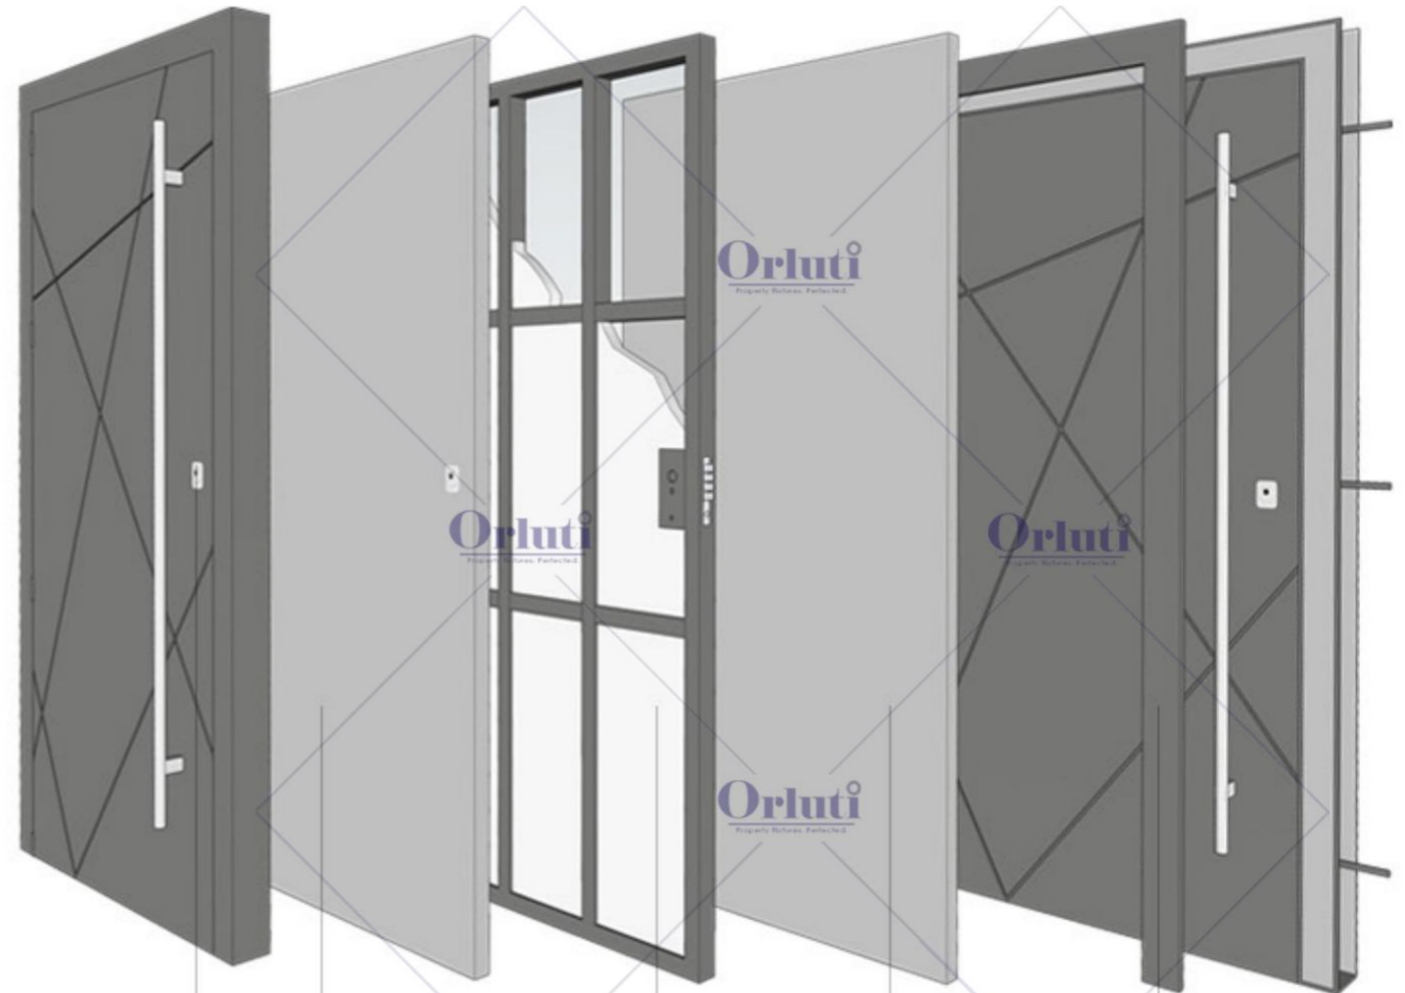

Fireproof

Soundproof

Waterproof

Anti thief

Bulletproof

STRUCTURE SHOW

SECURITY DOOR LOCK 8mm ALUMINUM PANEL ALUMINUM HONEYCOMB PANEL 8mm ALUMINUM PANEL DOOR CASE

TYPE ONE