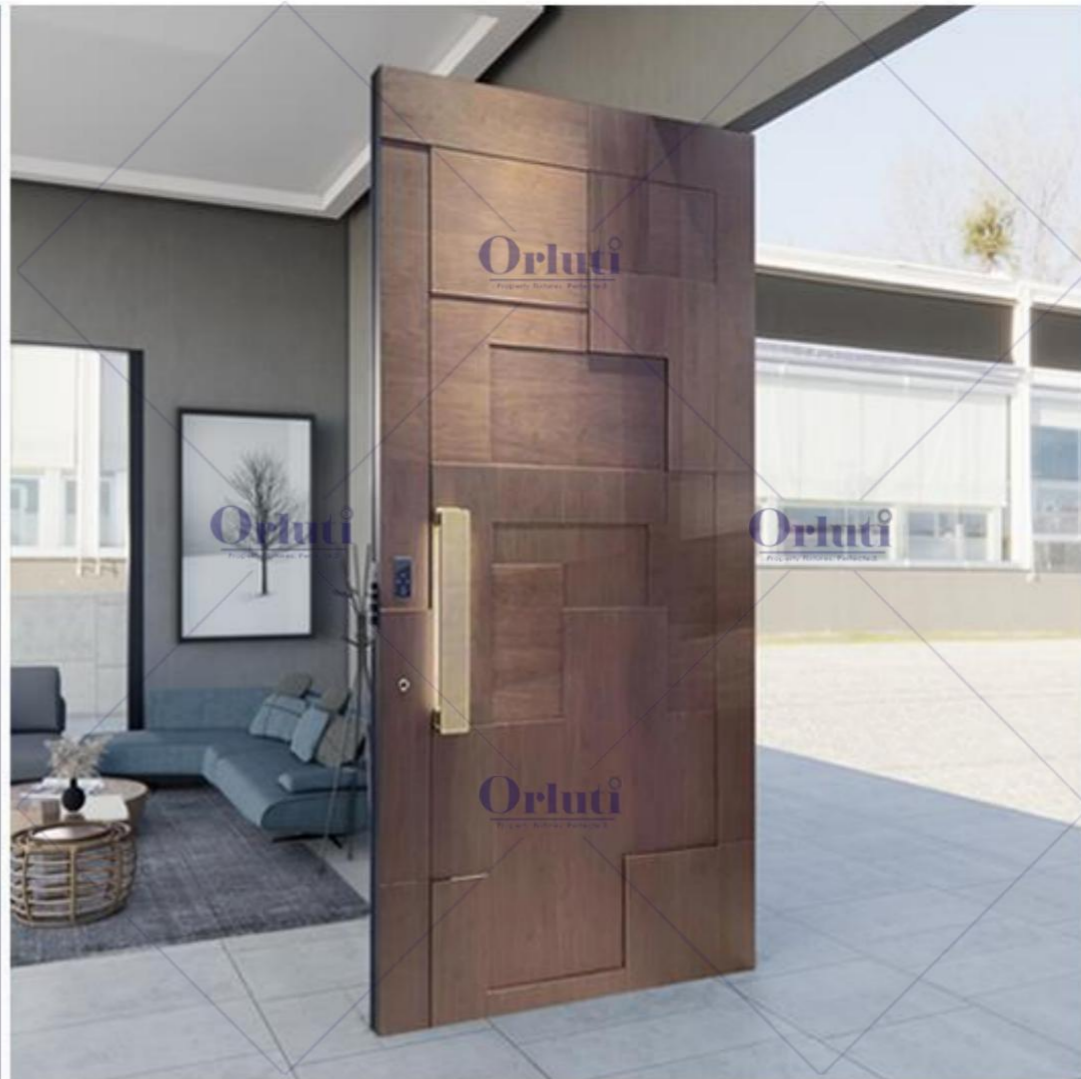

WOODEN DOOR