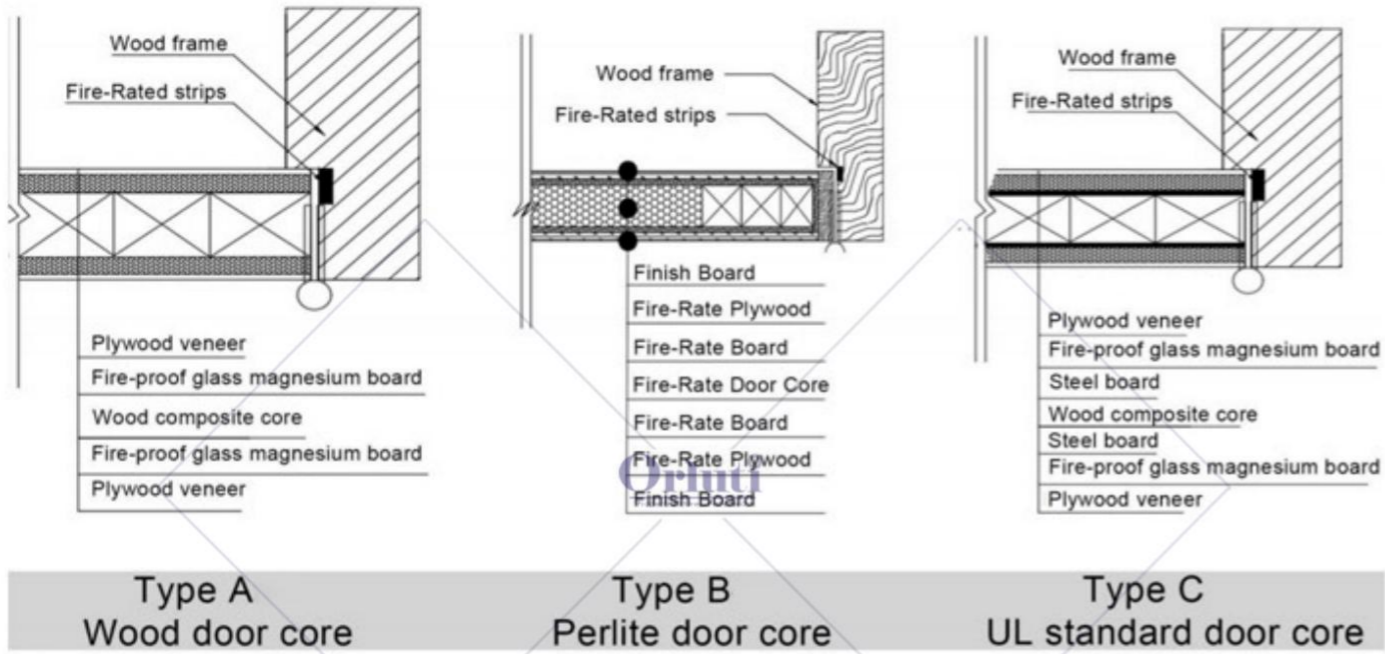

S S E - 1 6

S S E - 1 7

S S E - 1 8

TYPE FOUR

S S E - 1 9

S S E - 2 0

S S E - 2 1

S S E - 2 2

S S E - 2 3

S S E - 2 4

Wooden fire doors structure

Technical Data

	30~60min Wooden	90~120min Wooden		30~60min Steel	90~120min Steel
Thickness	50mm	55mm	Thickness	45mm	50mm
Max Width Single Door	1100mm	1100mm	Max Width Single Door	1220mm	1220mm
Max Height Door Leaf	3060mm	3060mm	Max Height Door Leaf	3000mm	3000mm
Fire-Rate Standard	UL10b & 10c, BS476-part : 22, BS-EN-1634-1&3		Standard	UL10b & 10c, BS476-part :22	
STC	36db~65db				
Sound-Rate Standard	ASTM-E90				