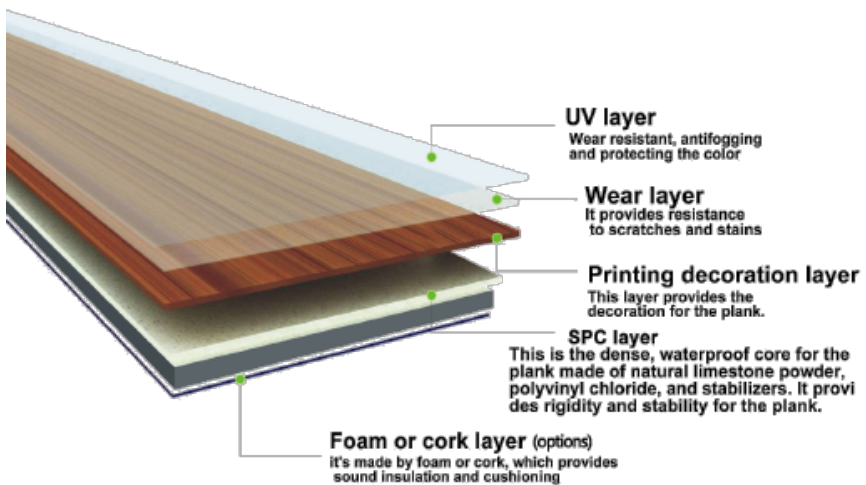

H304

H319

H345

H372

Spc Flooring

Specification

Size: 1218x182mm
 1218x147mm
 1525x227mm
 Extra 1.5/2mm pad
 Wear Layer: 0.3/0.4/0.5mm
 Thickness: 3.5/4/5/6mm

EIR Series