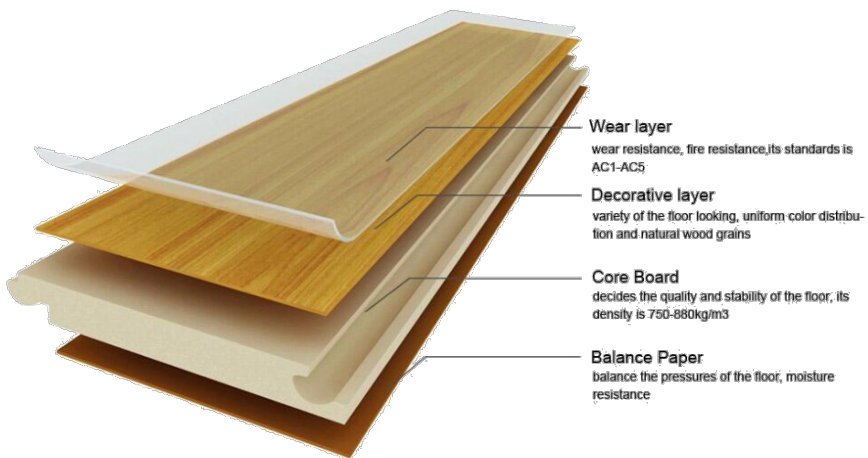

2023 Flooring BROCHURE

Best Laminate, SPC,
VINYL flooring supplier

Laminate Flooring

Specification

Size: 1215x195mm
 1215x166mm
 1215x147mm
 2450x300mm
 Wear Layer: AC3/AC4/AC5
 Thickness: 8/10/12mm

EIR Series -1