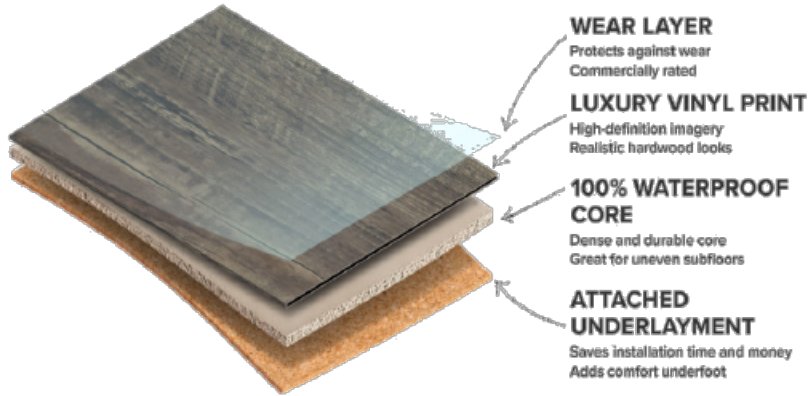

89039-1

Marble Series

89702-2

89702-8

89710-6

89710-8

89711-1

89711-5

Wpc Flooring

WPC Waterproof Vinyl Flooring

Specification

Size: 1218x182mm
1218x147mm
1525x227mm
Extra 1.5/2mm pad
Wear Layer: 0.3/0.4/0.5mm
Thickness: 5.5/6/7/8mm

Wood Grain Series-1

K3002-14

K3012-17

K3013-16