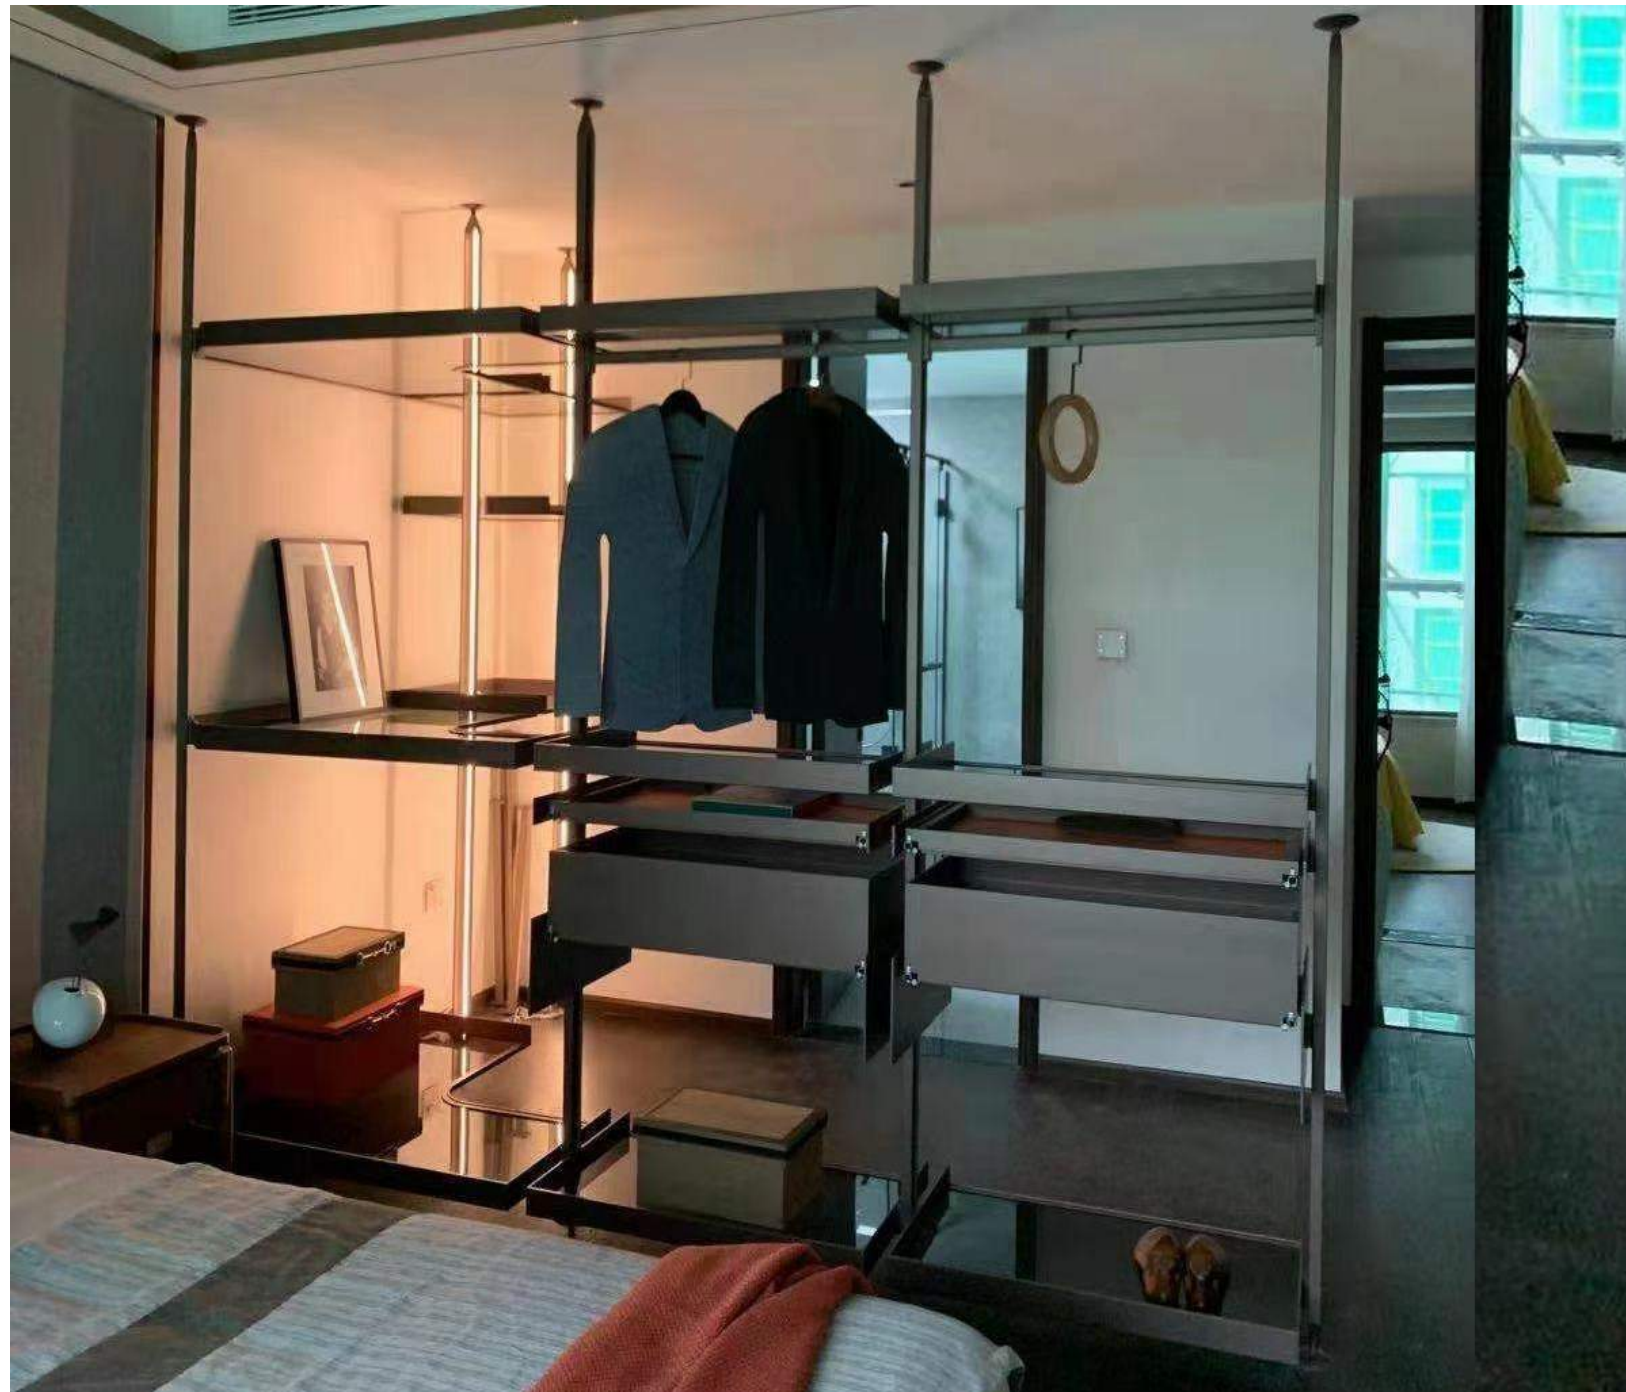

A minimalist, white architectural space featuring a series of rectangular columns and a long, low shelf. The scene is brightly lit, creating a sense of depth and light. The columns are arranged in a perspective that leads the eye towards the background. The shelf is a continuous, low-profile structure that runs along the length of the space. The overall atmosphere is clean, modern, and serene.

Don't use the traditional wardrobe stupidly anymore, this kind of wardrobe is popular now, saving space!

Stylish solid wood wardrobe, no need to worry about clothes storage

Is there little space in the closet?
Is the closet small? Here is what you want!
Simple wardrobe gives you not a simple life