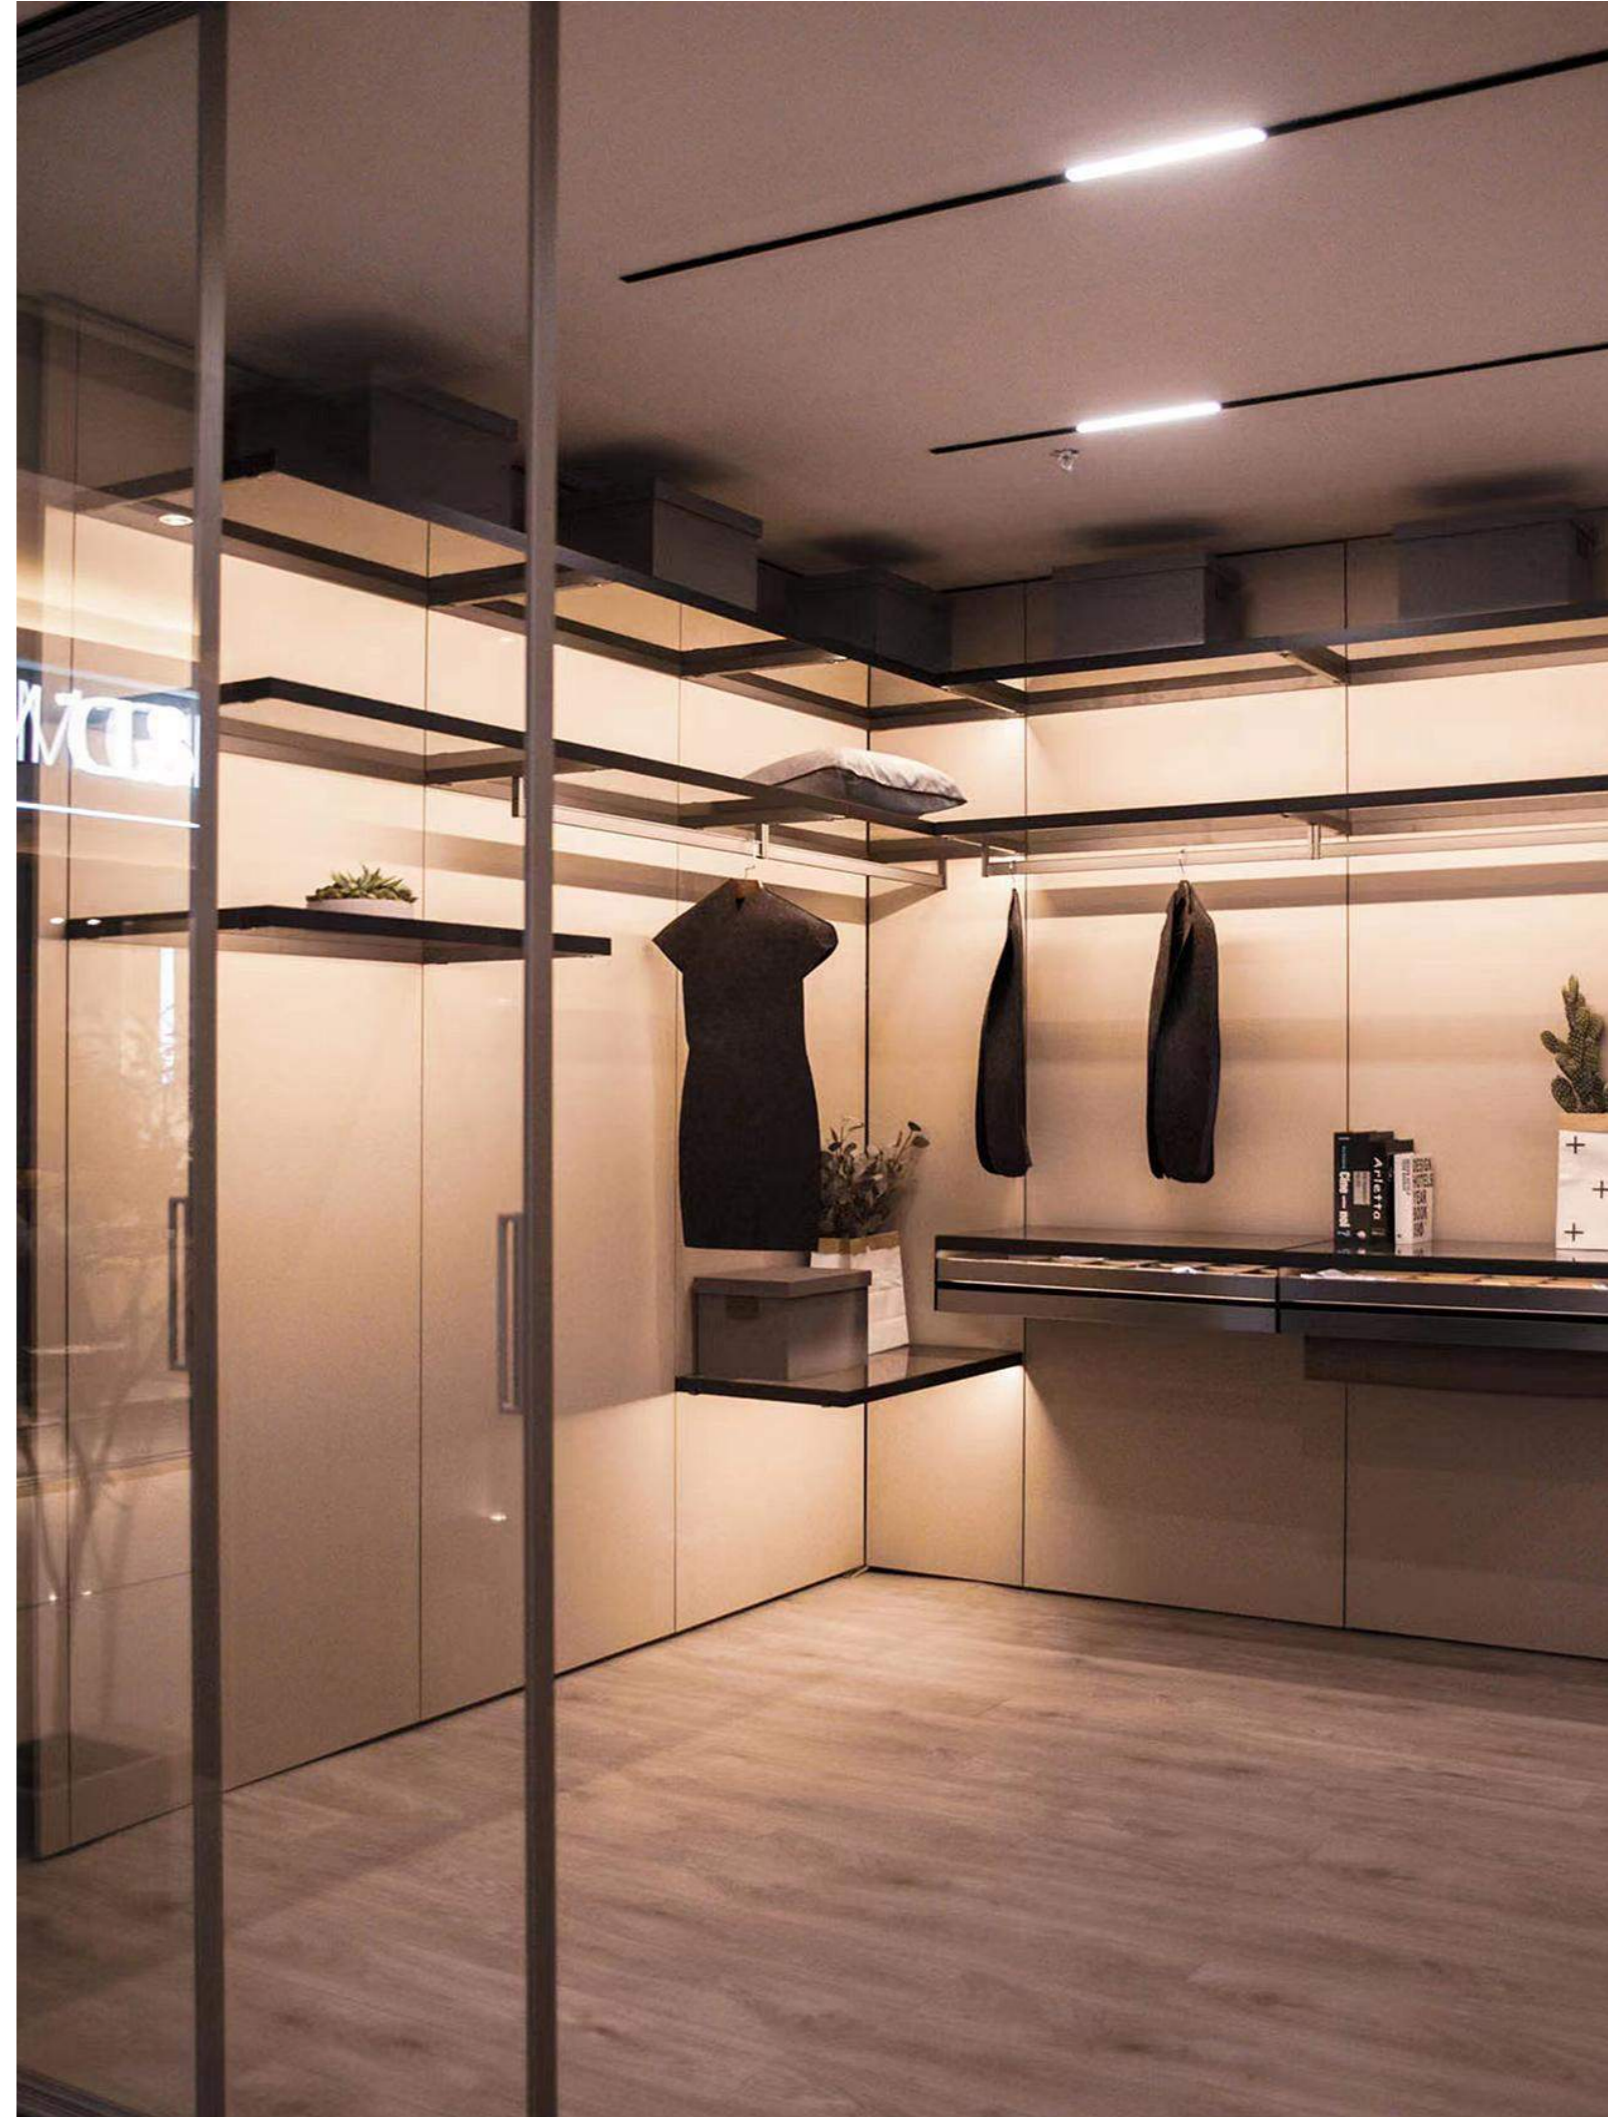

Wardrobe, a good helper for clothes storage