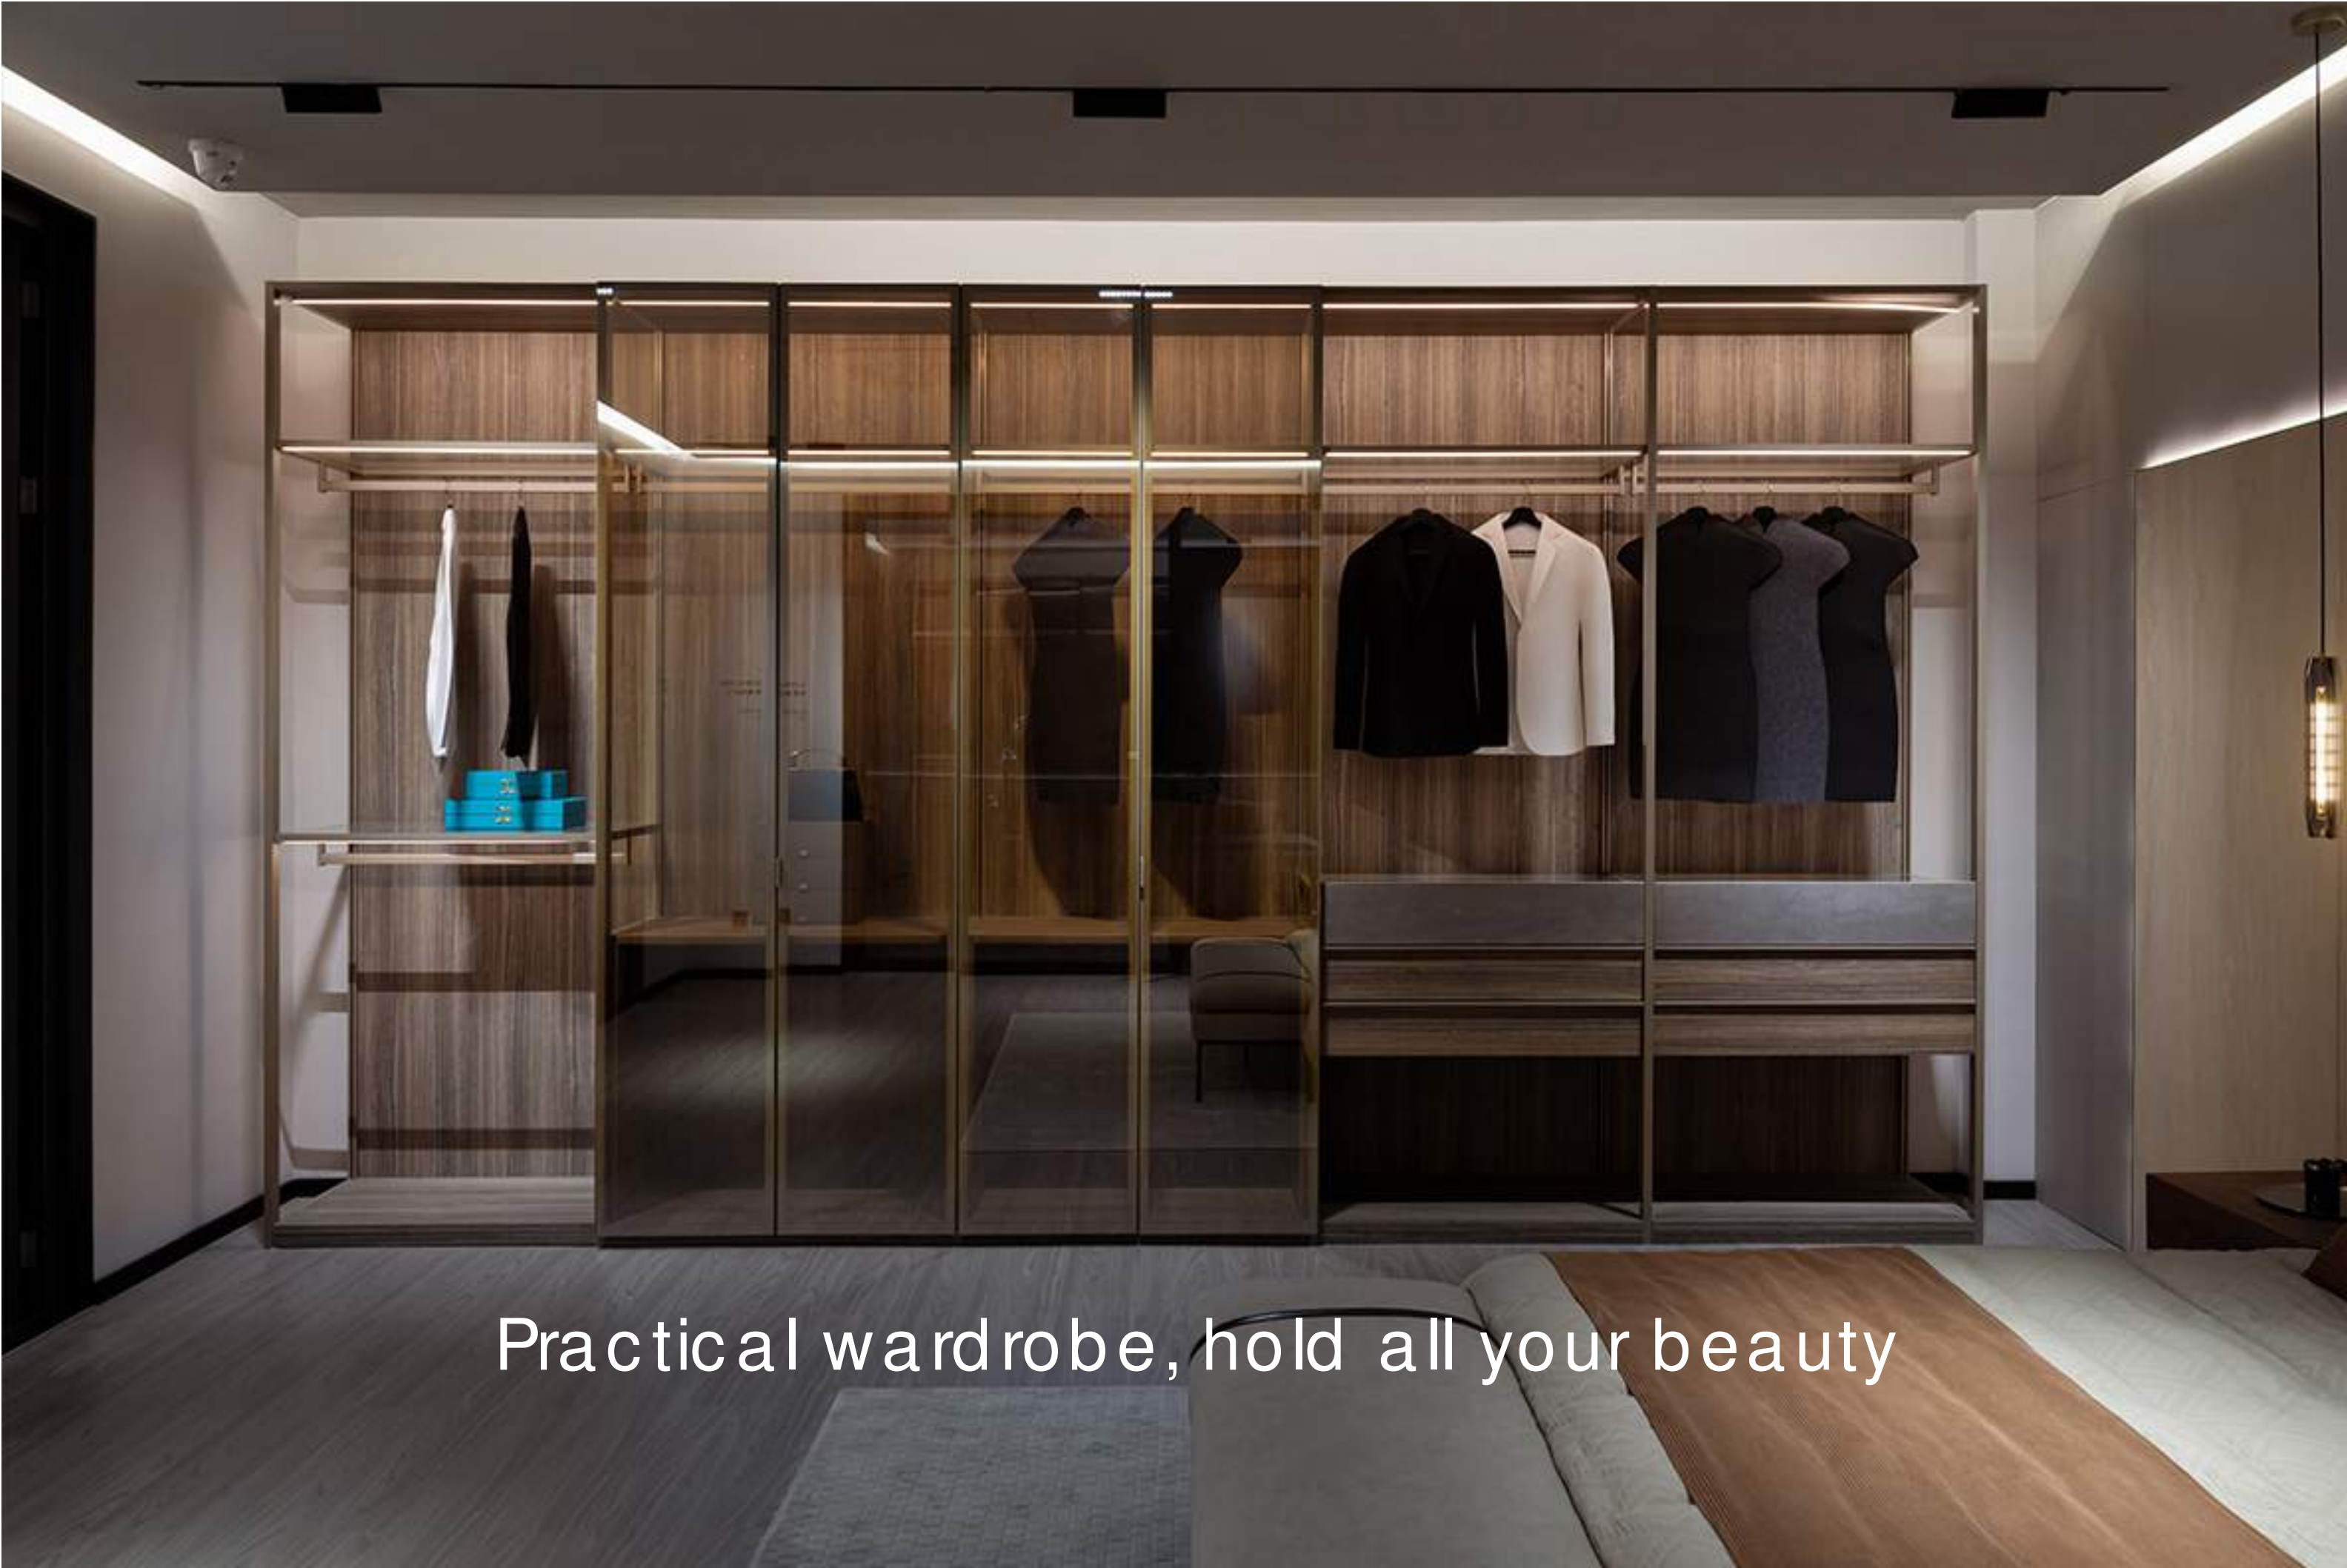

Practical wardrobe, hold all your beauty